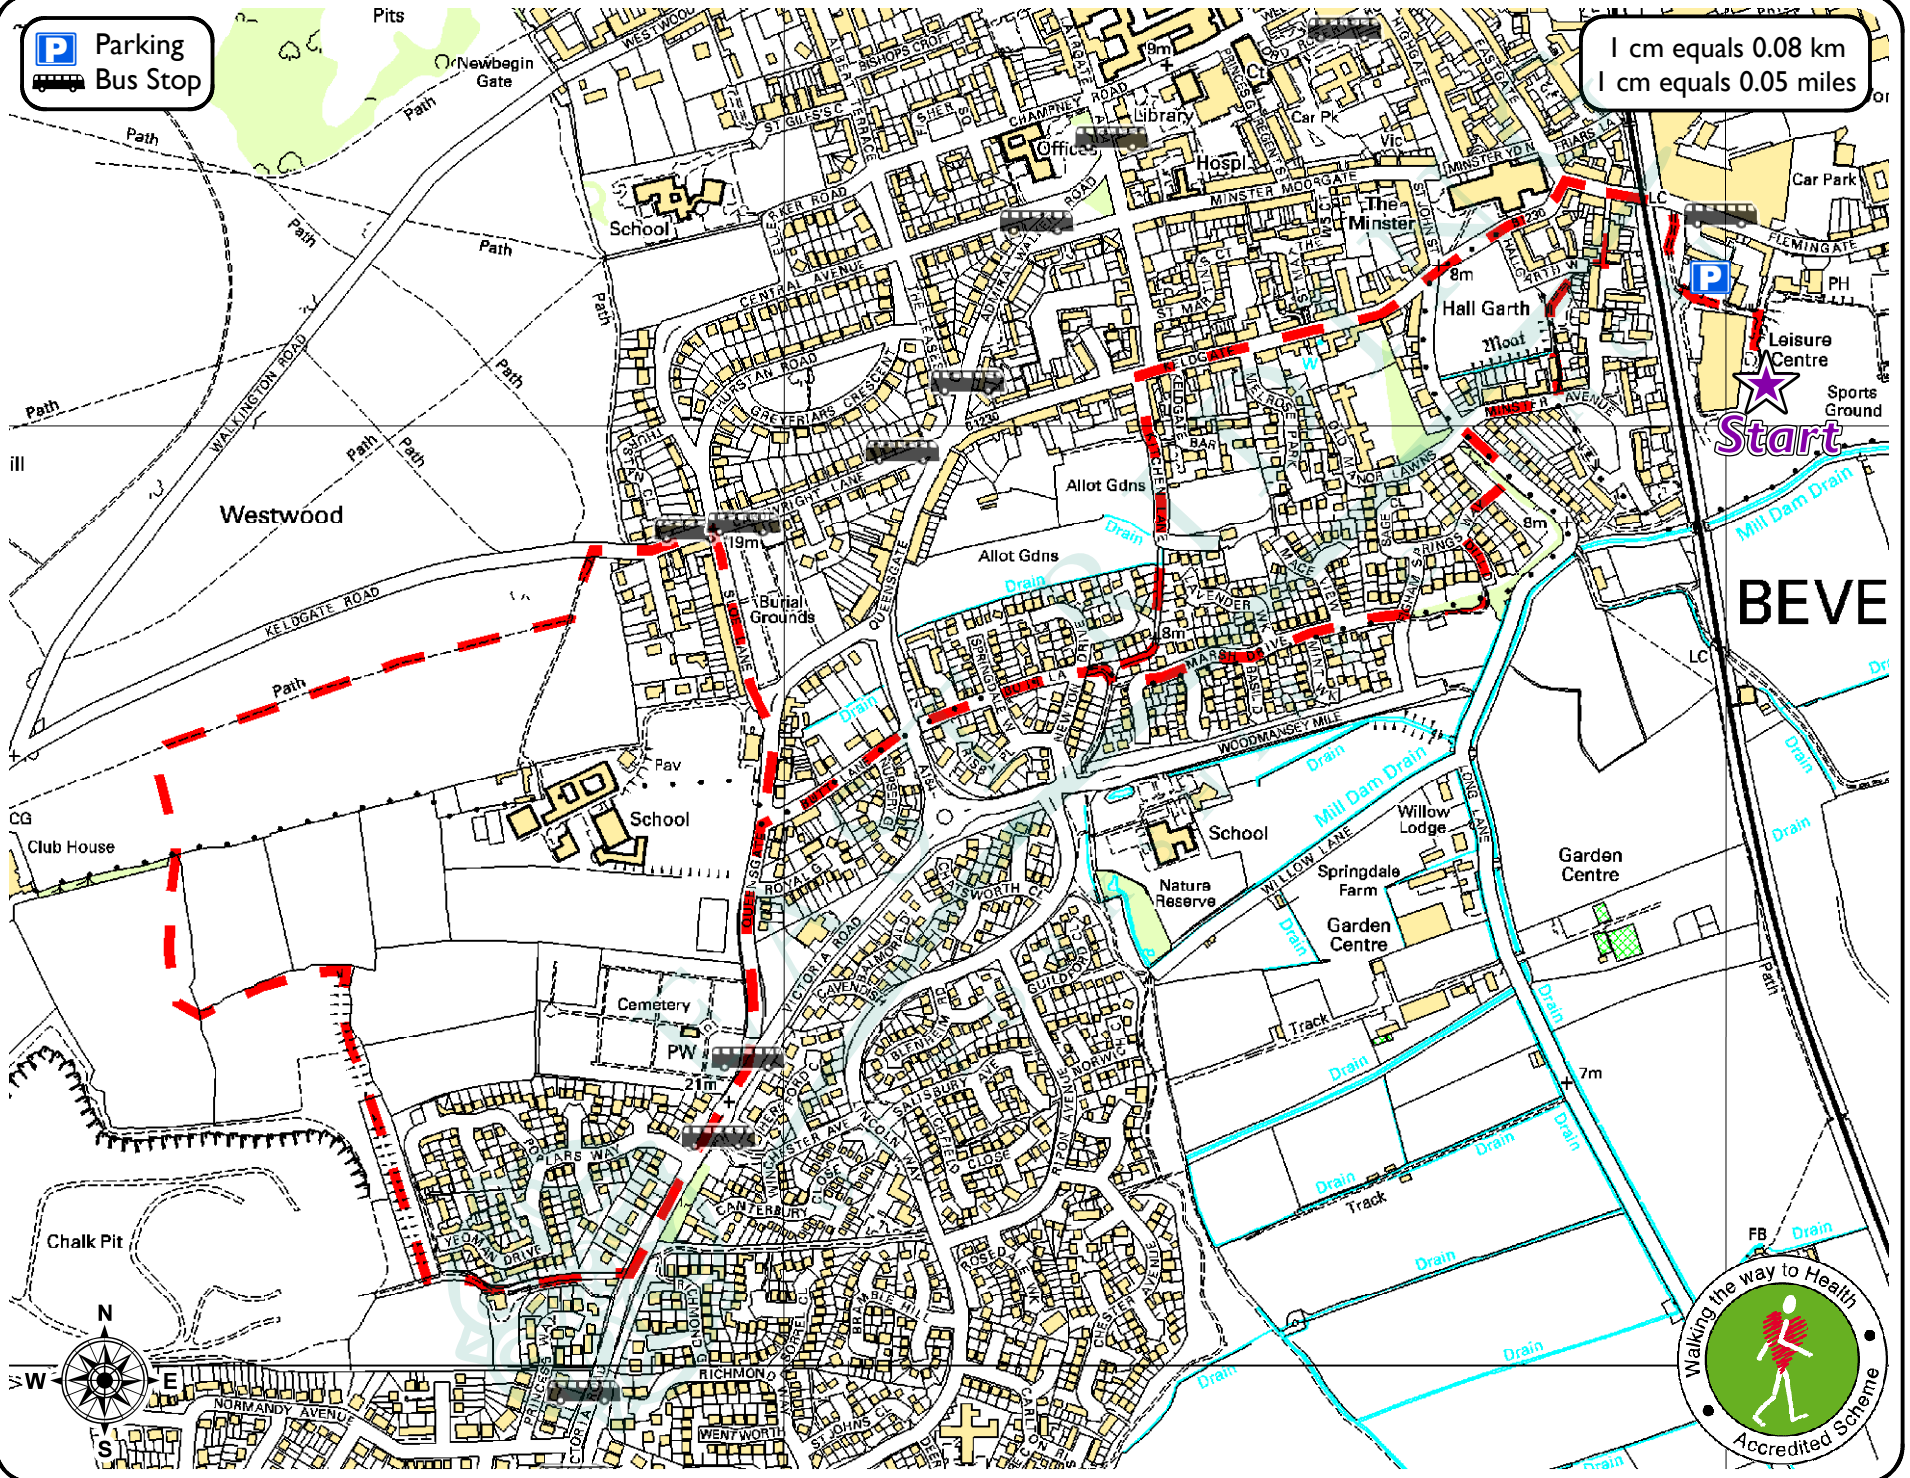

# Around the Chalk Pit, Beverley

Grade :   

Length : 4 miles ( 6.5 km )

Start/End Point : Beverley Leisure Complex

Refreshments : Beverley Leisure Complex  
Shops & Pubs in Beverley

Toilets : Beverley Leisure Complex

1 cm equals 0.08 km  
1 cm equals 0.05 miles

This map is reproduced from Ordnance Survey material with the permission of Ordnance Survey on behalf of Her Majesty's Stationery Office Crown copyright 2008. Unauthorised reproduction infringes Crown copyright and may lead to prosecution or civil proceedings. East Riding of Yorkshire Council 100023383.