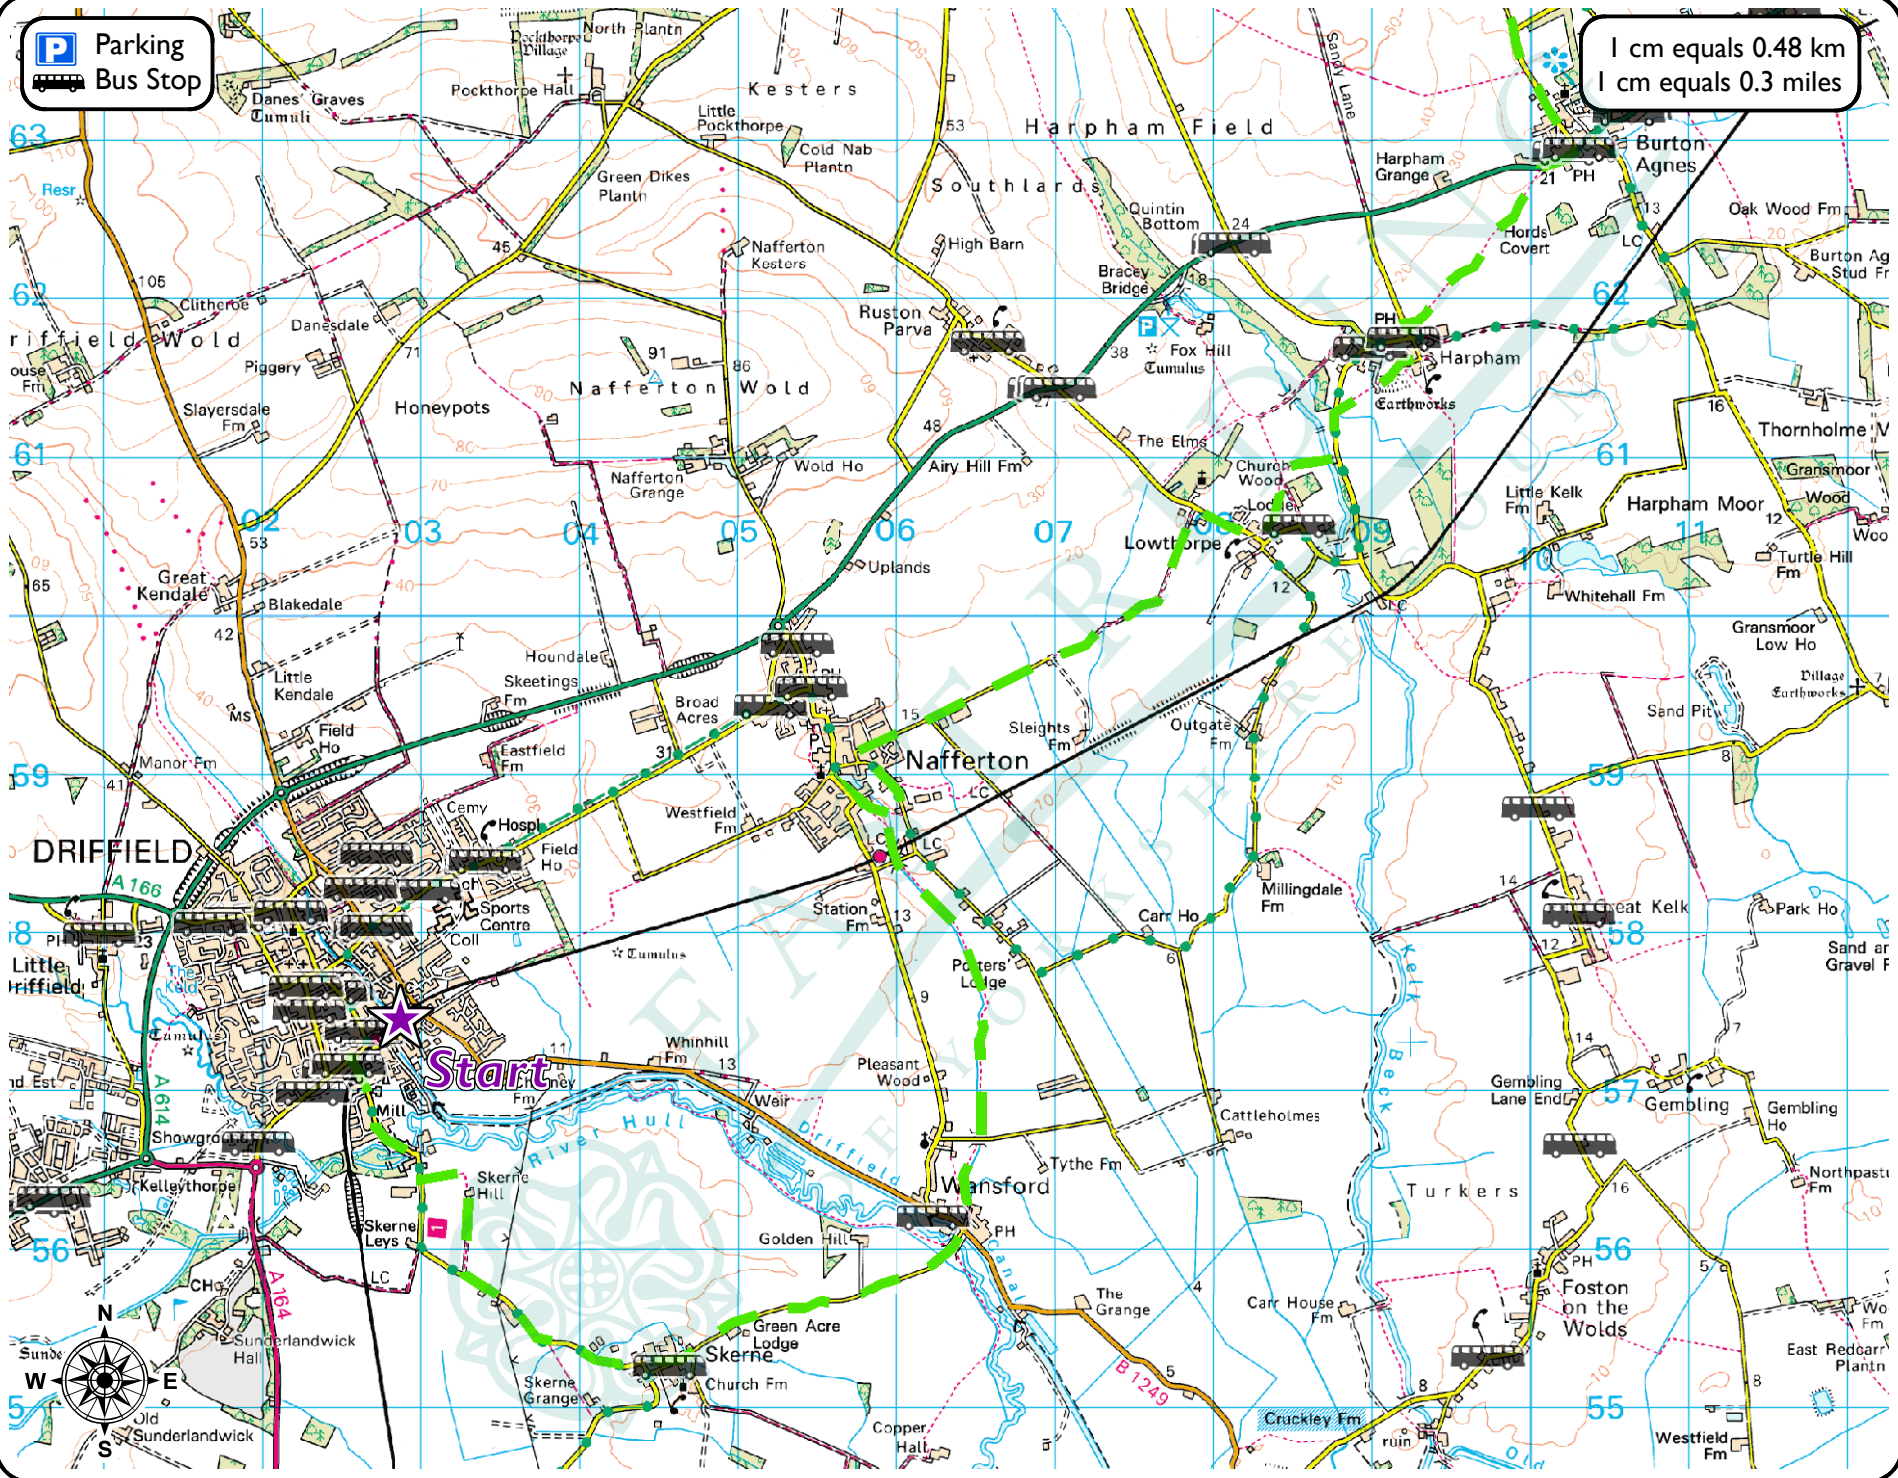

Rudston Roam (1)

Start/End Point : St Mary's Priory Church, Bridlington
Refreshments : Pubs and Shops in Driffield

Grade :

Length : 46 miles (74 km)

Toilets : North St and Cross St, Driffield

1 cm equals 0.48 km
 1 cm equals 0.3 miles

Parking
 Bus Stop

This map is reproduced from Ordnance Survey material with the permission of Ordnance Survey on behalf of Her Majesty's Stationery Office Crown copyright 2008. Unauthorised reproduction infringes Crown copyright and may lead to prosecution or civil proceedings. East Riding of Yorkshire Council 100023383.