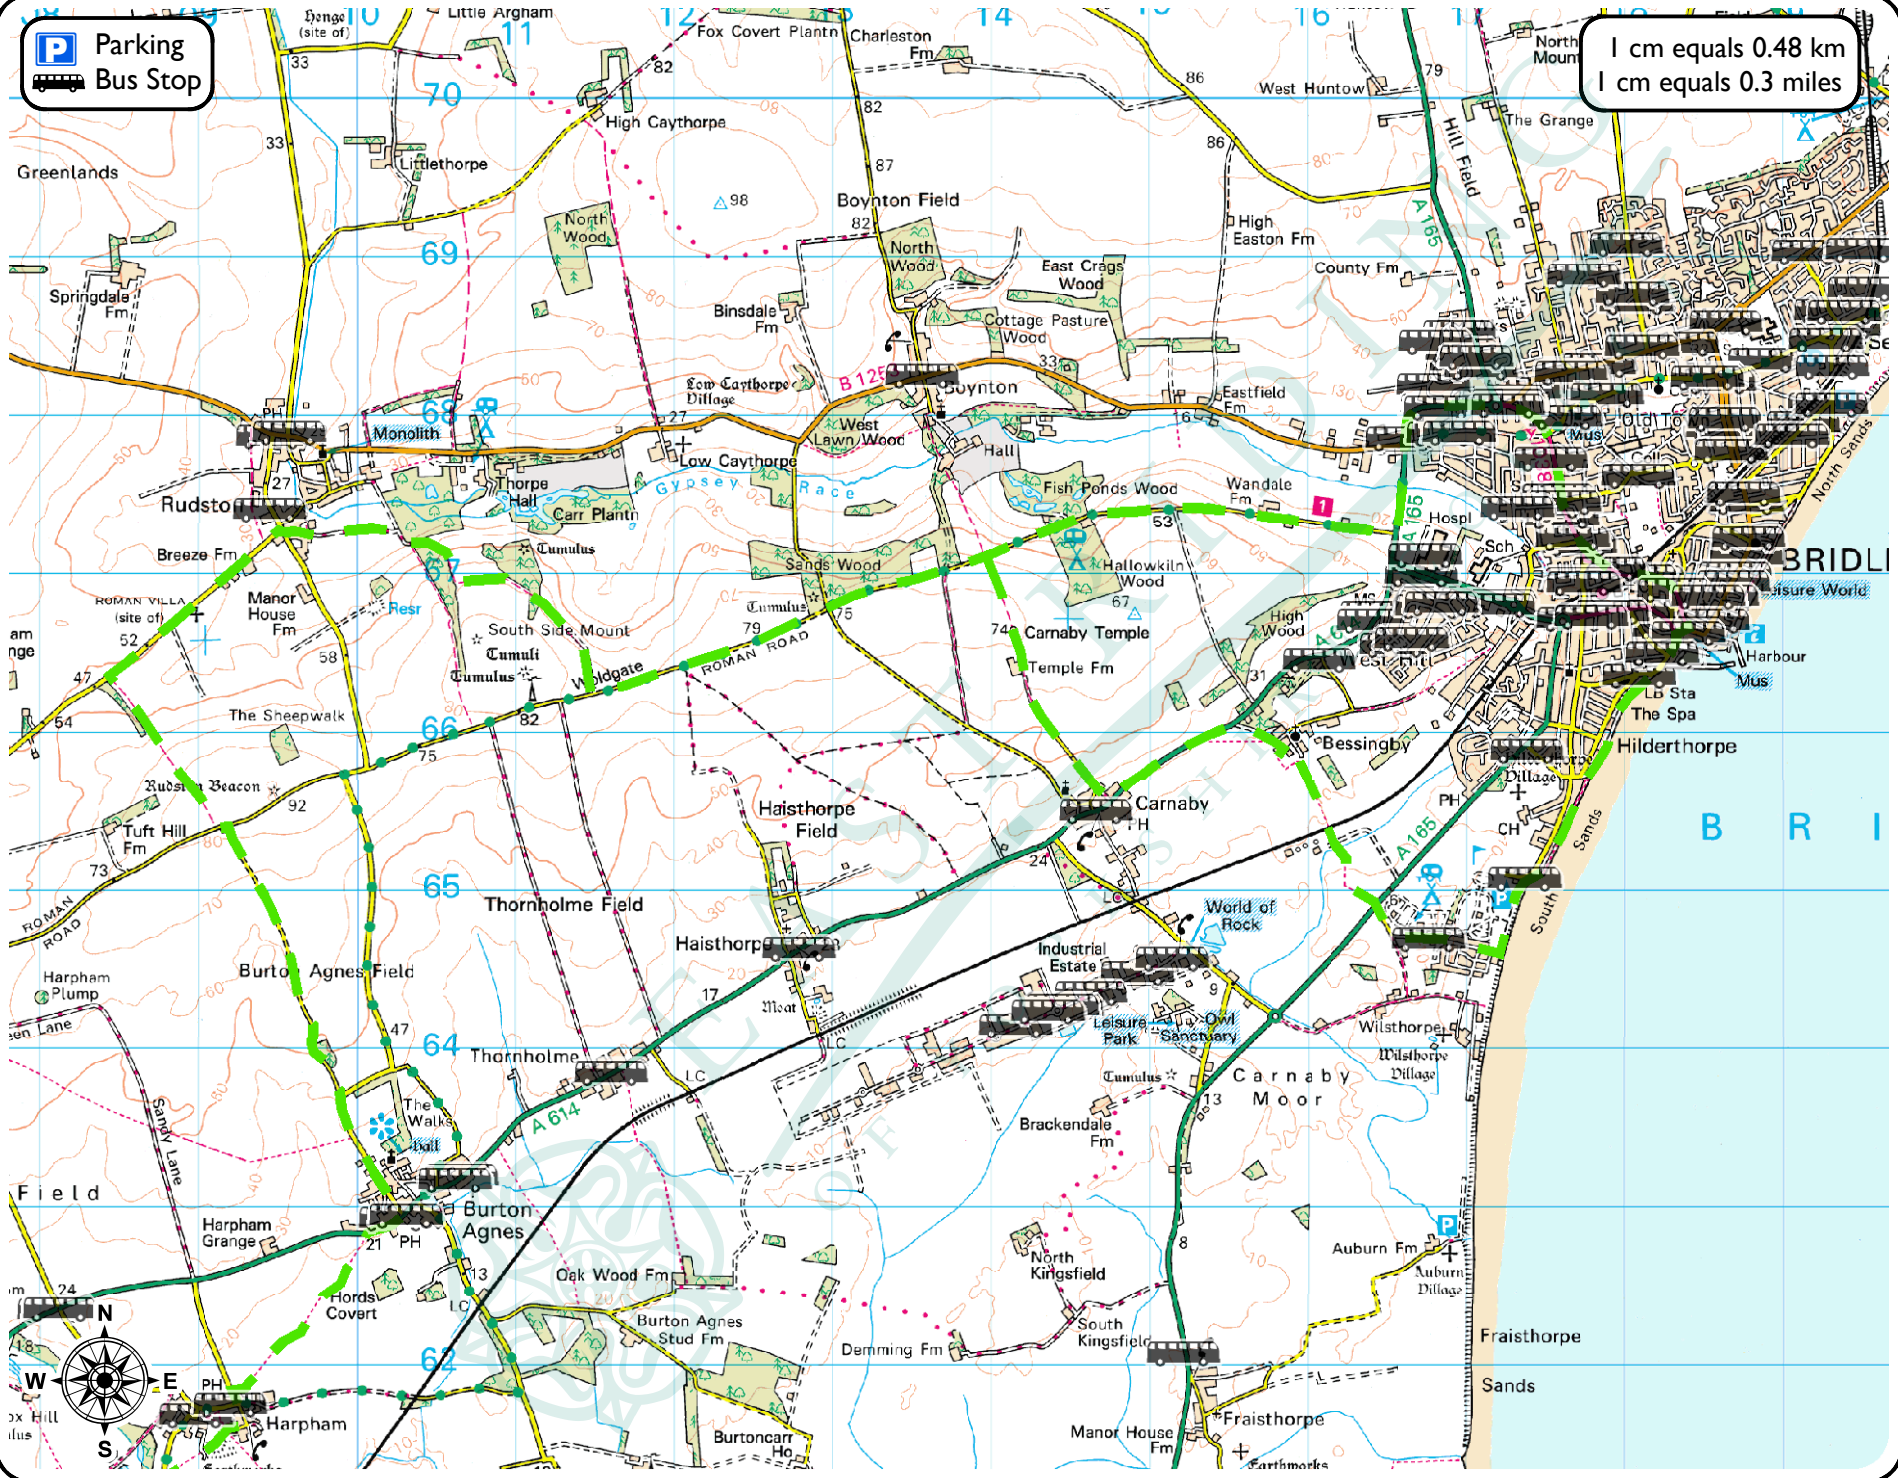

P Parking
Bus Stop

1 cm equals 0.48 km
1 cm equals 0.3 miles

Rudston Roam (2)

Start/End Point : Riverhead, Driffild / St Mary's Priory Church, Bridlington
Refreshments : Shops and Pubs in Bridlington
Toilets : Bridlington, Various

Grade :

Length : 46 miles (74 km)

Start/End Point : Riverhead, Driffild / St Mary's Priory Church, Bridlington
Refreshments : Shops and Pubs in Bridlington
Toilets : Bridlington, Various

This map is reproduced from Ordnance Survey material with the permission of Ordnance Survey on behalf of Her Majesty's Stationery Office Crown copyright 2008. Unauthorised reproduction infringes Crown copyright and may lead to prosecution or civil proceedings. East Riding of Yorkshire Council 100023383.