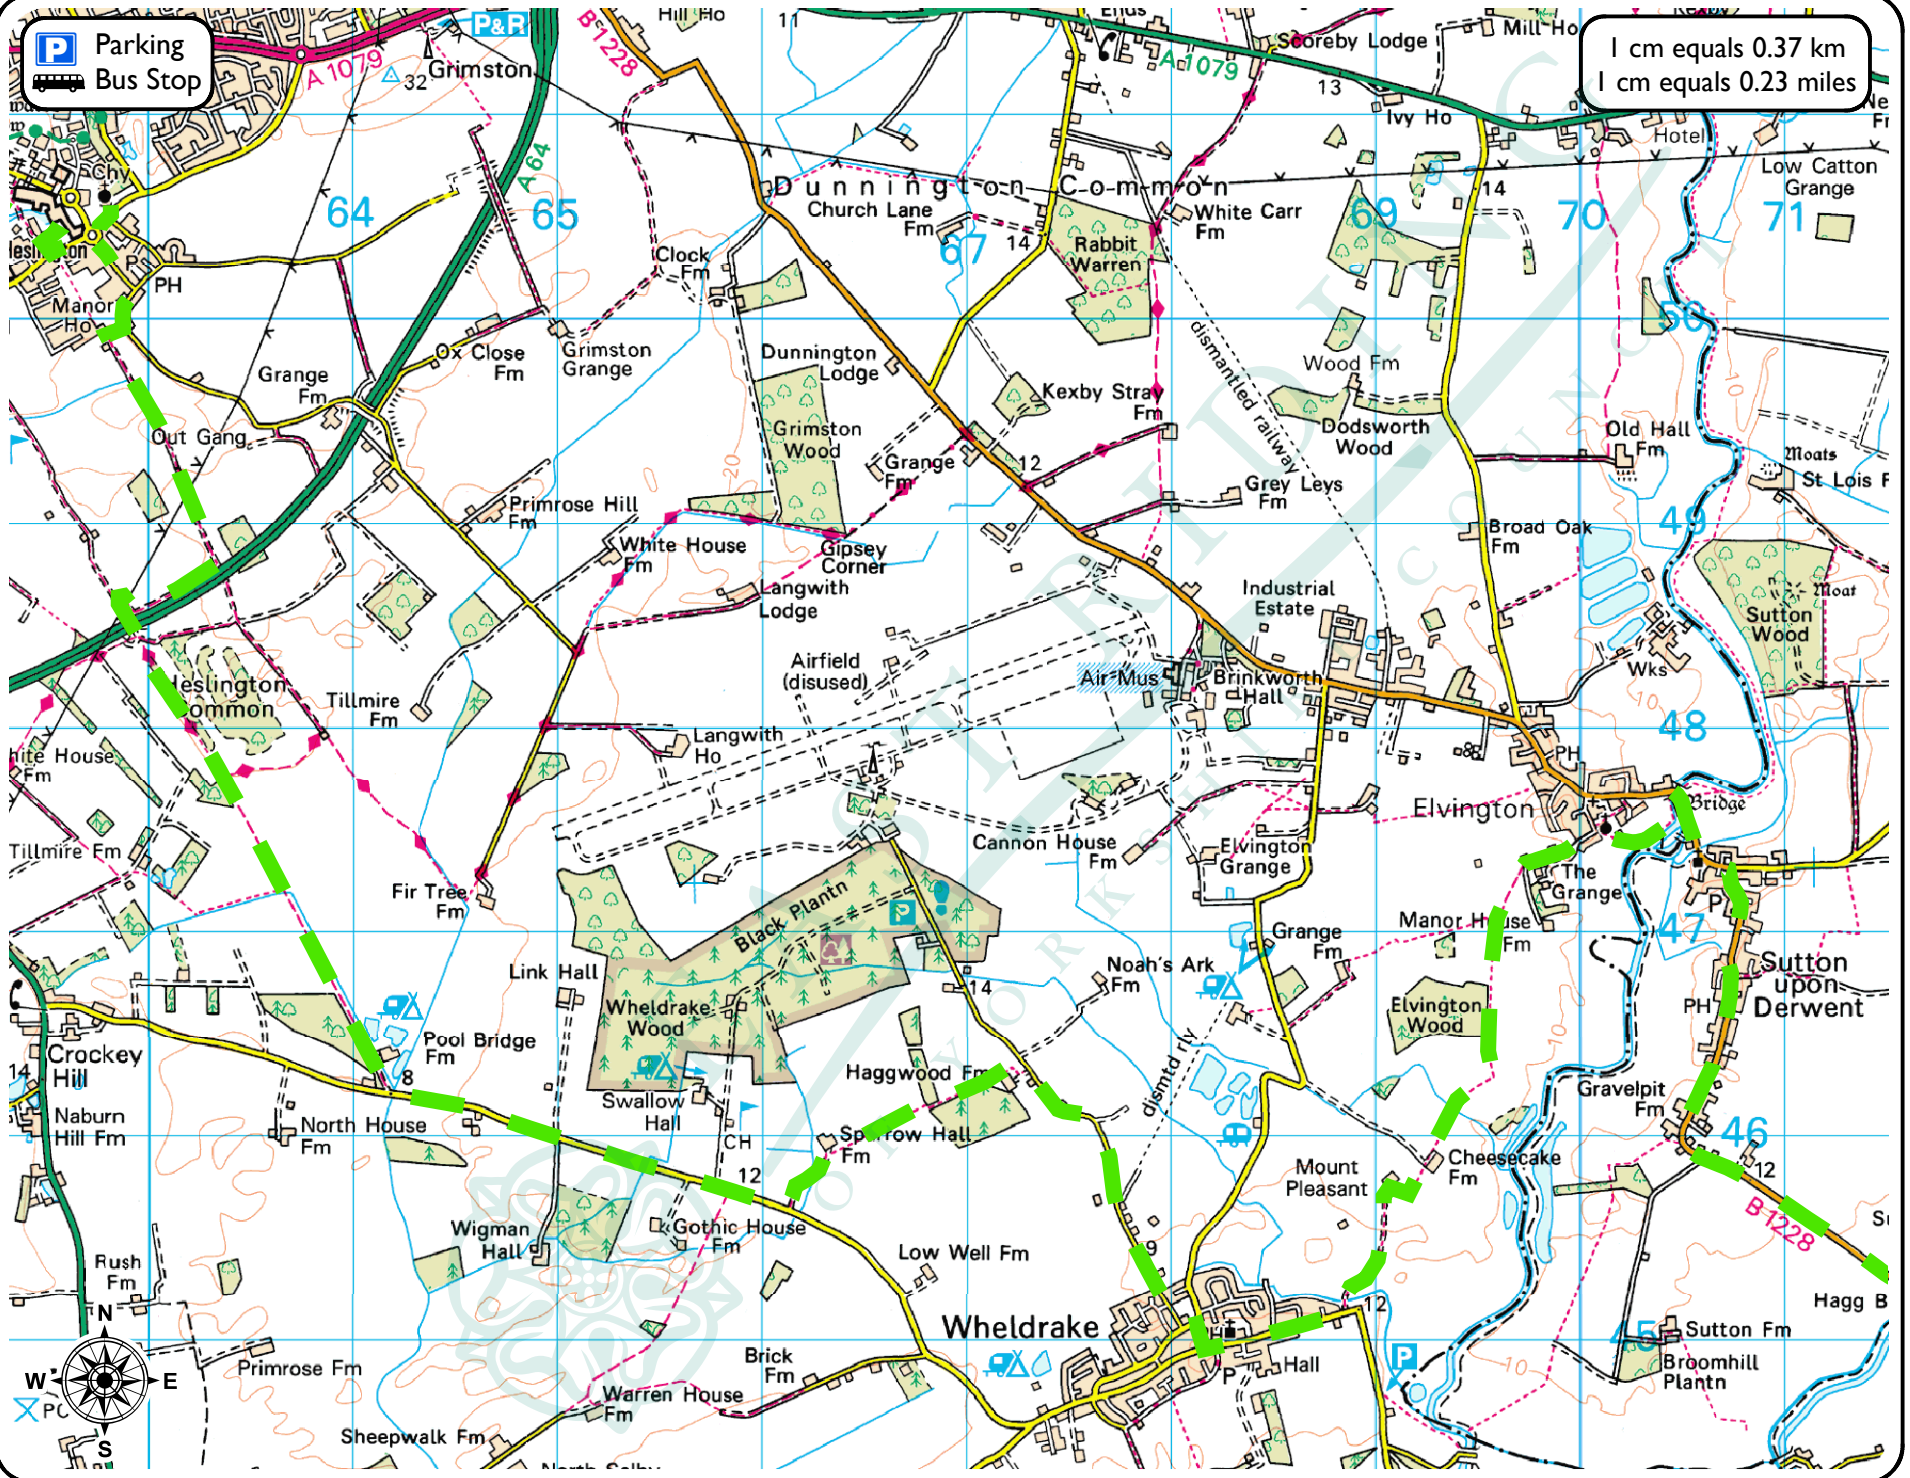

The Wilberforce Way

Part Two

Grade : 

Length : 60 miles (97 km)

Start/End Point : The Deep, Hull / York Minster

Refreshments : Pubs & Shops in York

Toilets : Various, York

This map is reproduced from Ordnance Survey material with the permission of Ordnance Survey on behalf of Her Majesty's Stationery Office Crown copyright 2008. Unauthorised reproduction infringes Crown copyright and may lead to prosecution or civil proceedings. East Riding of Yorkshire Council 100023383.