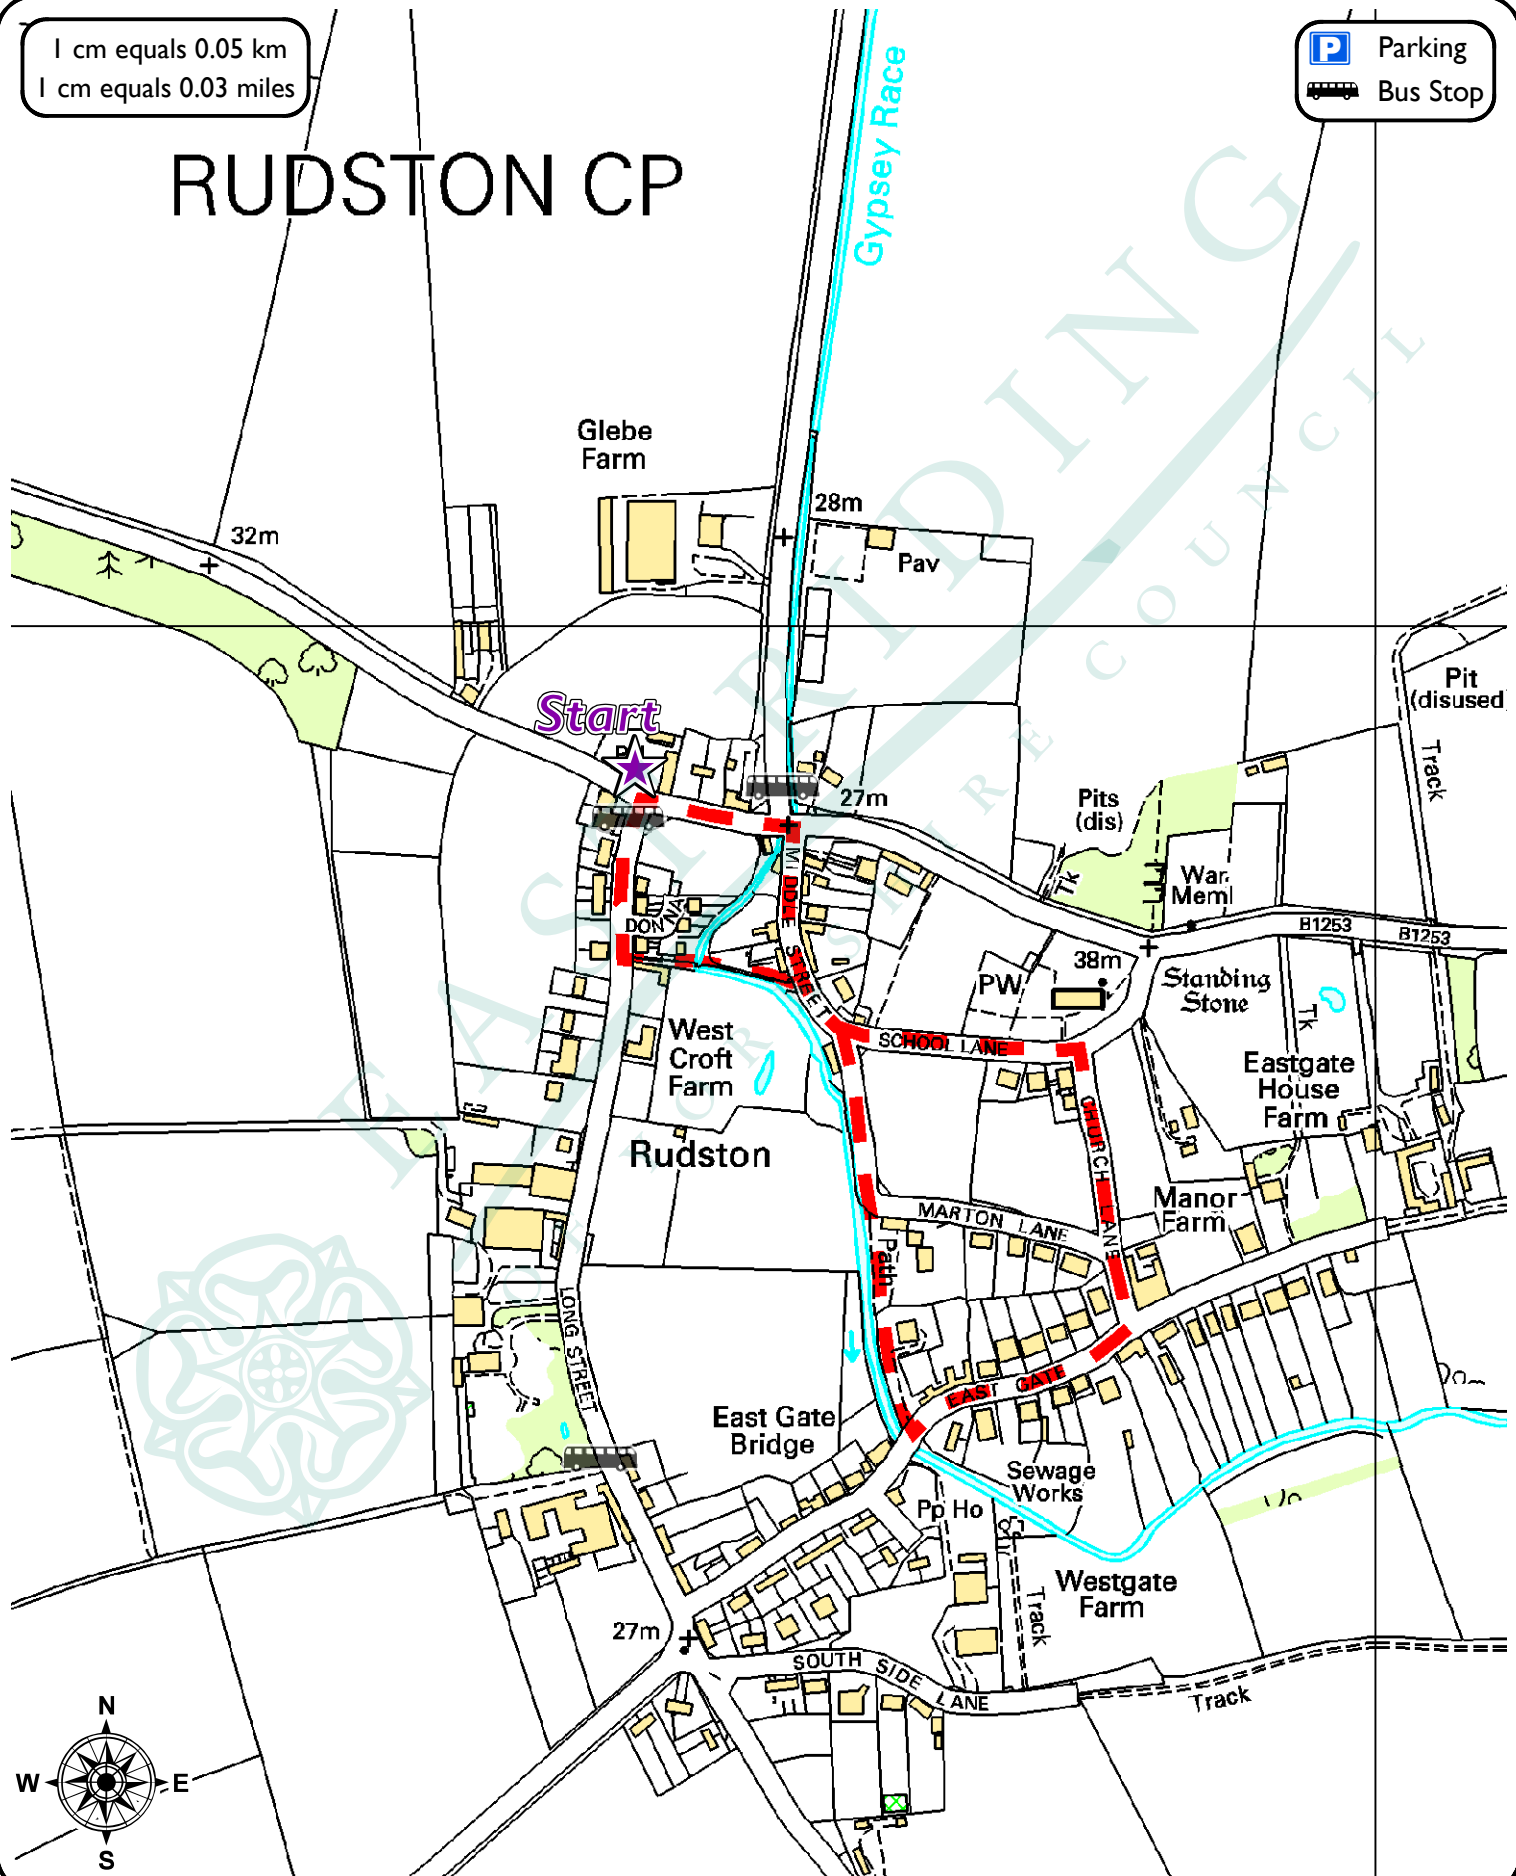

Rudston Pub Walk

Grade :

Length : 1 mile (1.5 km)

Start/End Point : Rudston Village

Refreshments : Shop & Pub in Rudston

Toilets : Bridlington, Various

1 cm equals 0.05 km
1 cm equals 0.03 miles

Parking
 Bus Stop

RUDSTON CP

This map is reproduced from Ordnance Survey material with the permission of Ordnance Survey on behalf of Her Majesty's Stationery Office Crown copyright 2008. Unauthorised reproduction infringes Crown copyright and may lead to prosecution or civil proceedings. East Riding of Yorkshire Council 100023383.