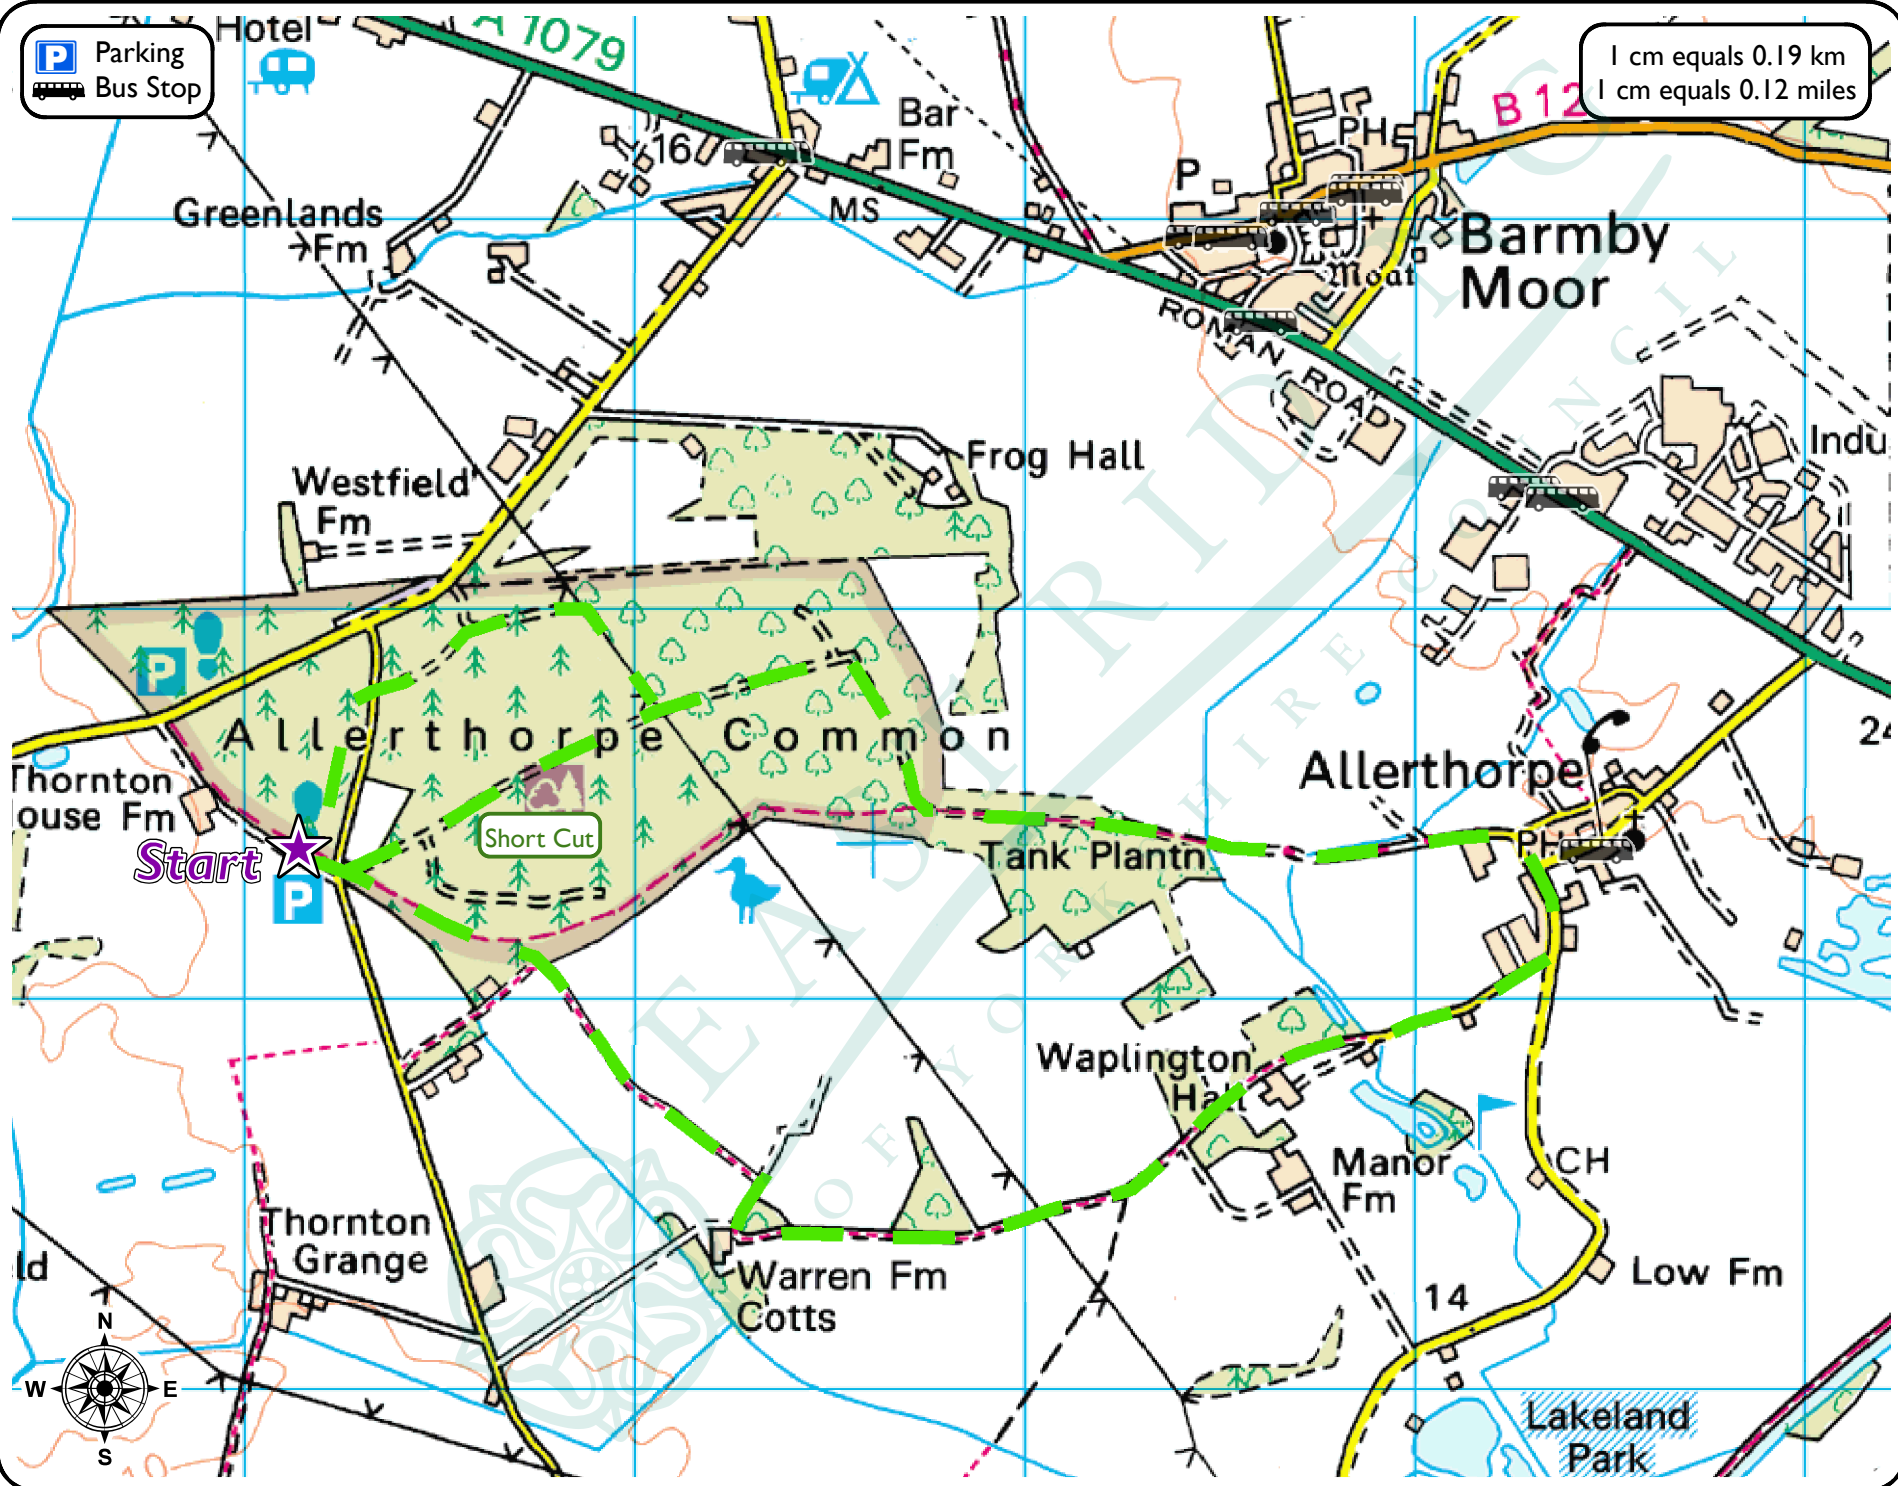

# Allerthorpe Common and Waplington

Grade :   

Length : 5 miles ( 8 km )

Start/End Point : Car Park off Thornton Road

Refreshments : 'The Plough' Pub at Allerthorpe

Toilets : Railway Street, Pocklington

1 cm equals 0.19 km  
1 cm equals 0.12 miles

This map is reproduced from Ordnance Survey material with the permission of Ordnance Survey on behalf of Her Majesty's Stationery Office Crown copyright 2008. Unauthorised reproduction infringes Crown copyright and may lead to prosecution or civil proceedings. East Riding of Yorkshire Council 100023383.