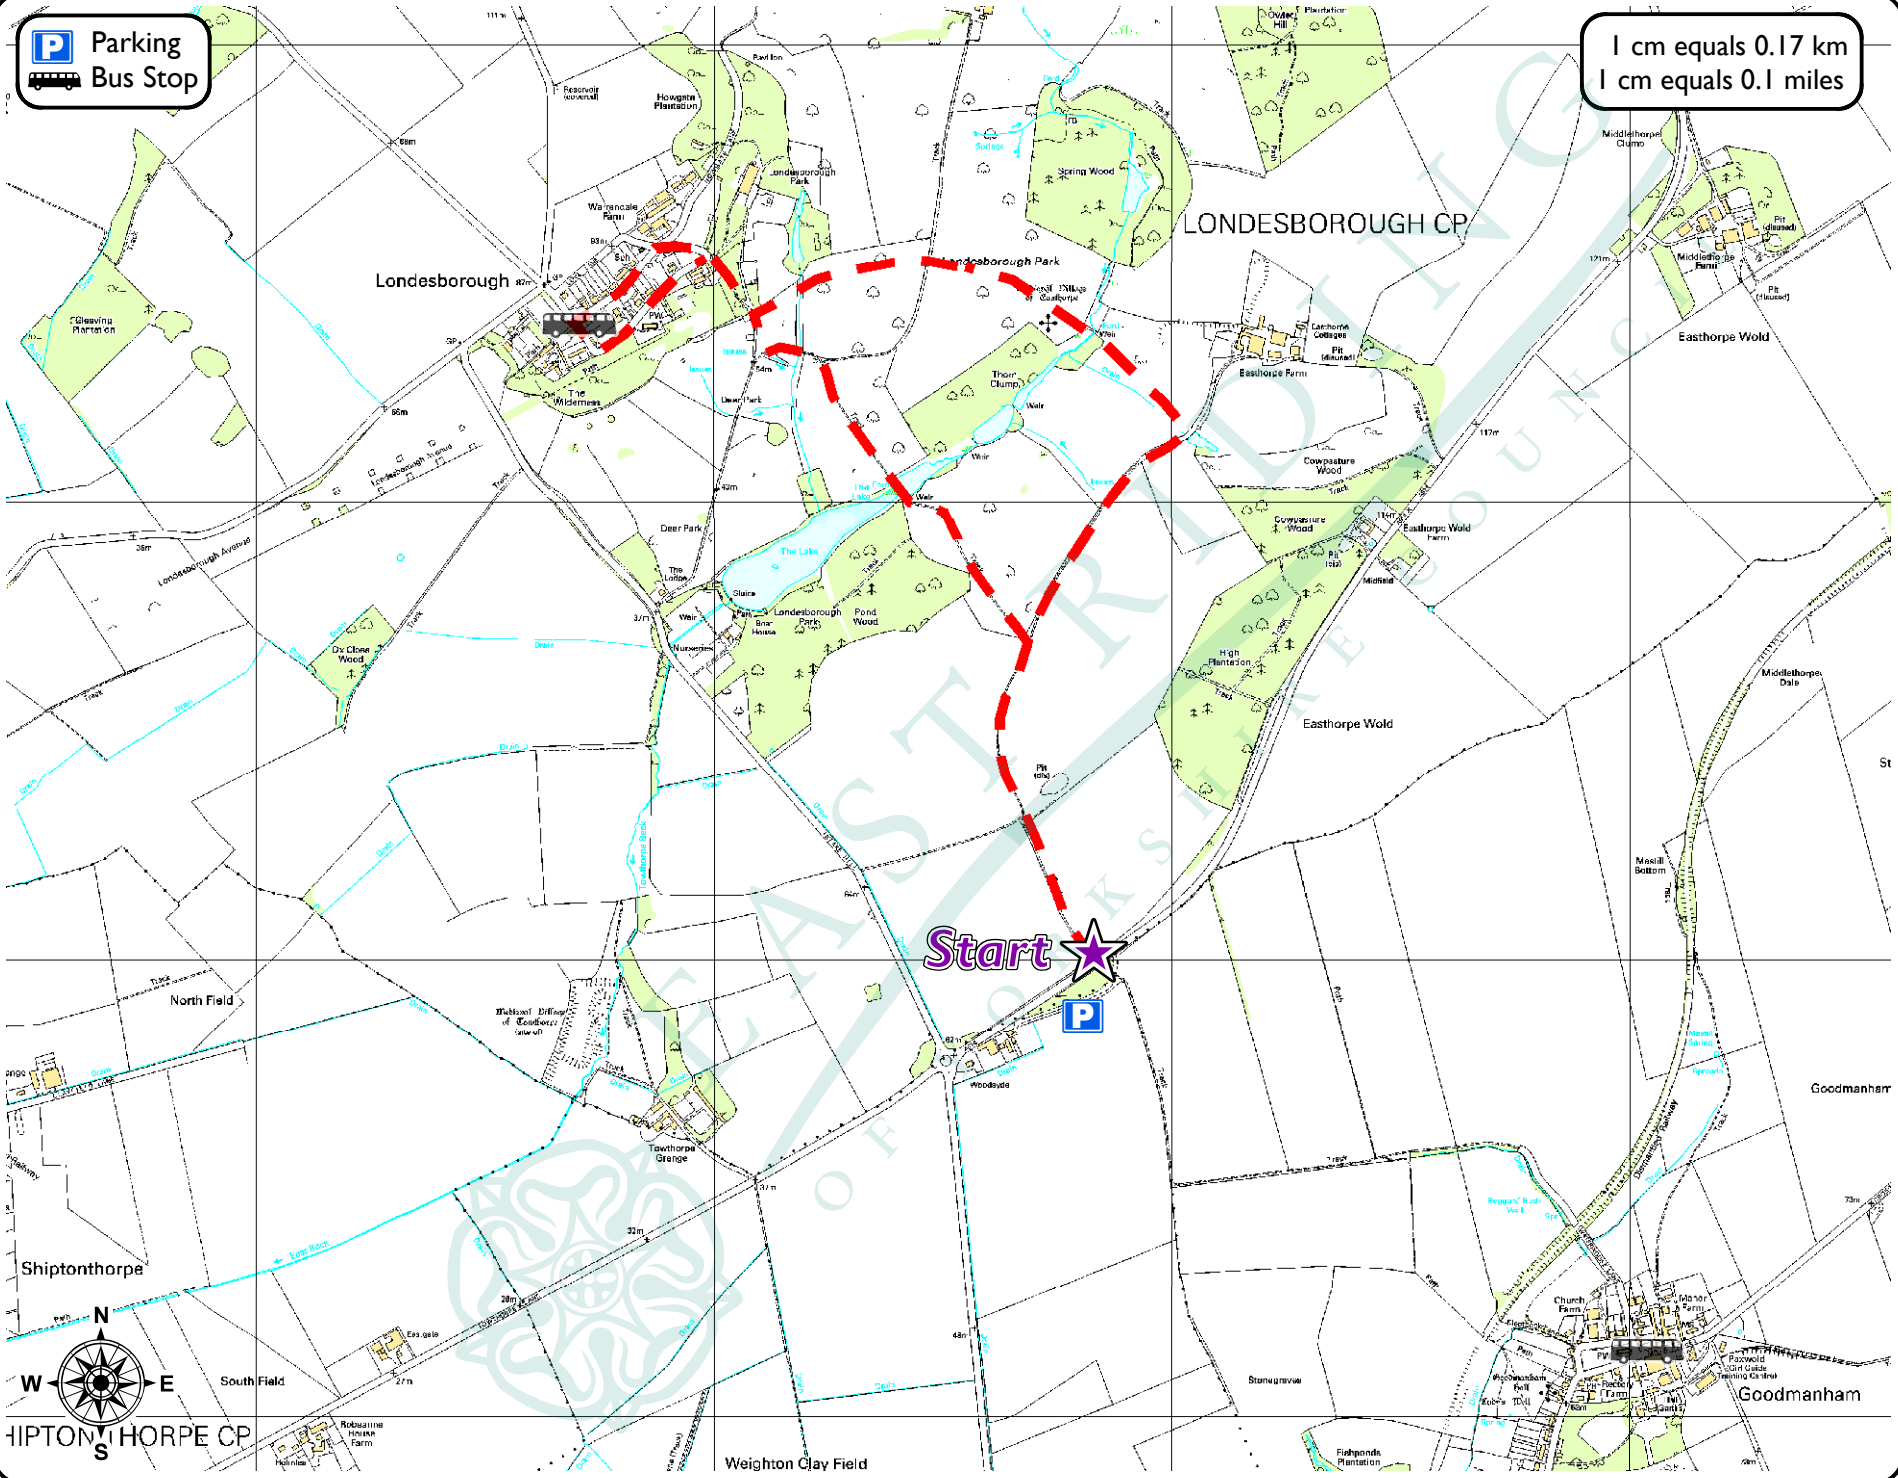

A Walk Through

Londesborough Estate Village

Grade : 

Length : 3 miles (5 km)

Start/End Point : Towthorpe Corner Picnic Site

Refreshments : Londesborough Reading Room (Summer Weekends only), Cafe at downhill end of Towthorpe Picnic Site

Toilets : Market Weighton, Londesborough Road

1 cm equals 0.17 km
1 cm equals 0.1 miles

 Parking
 Bus Stop