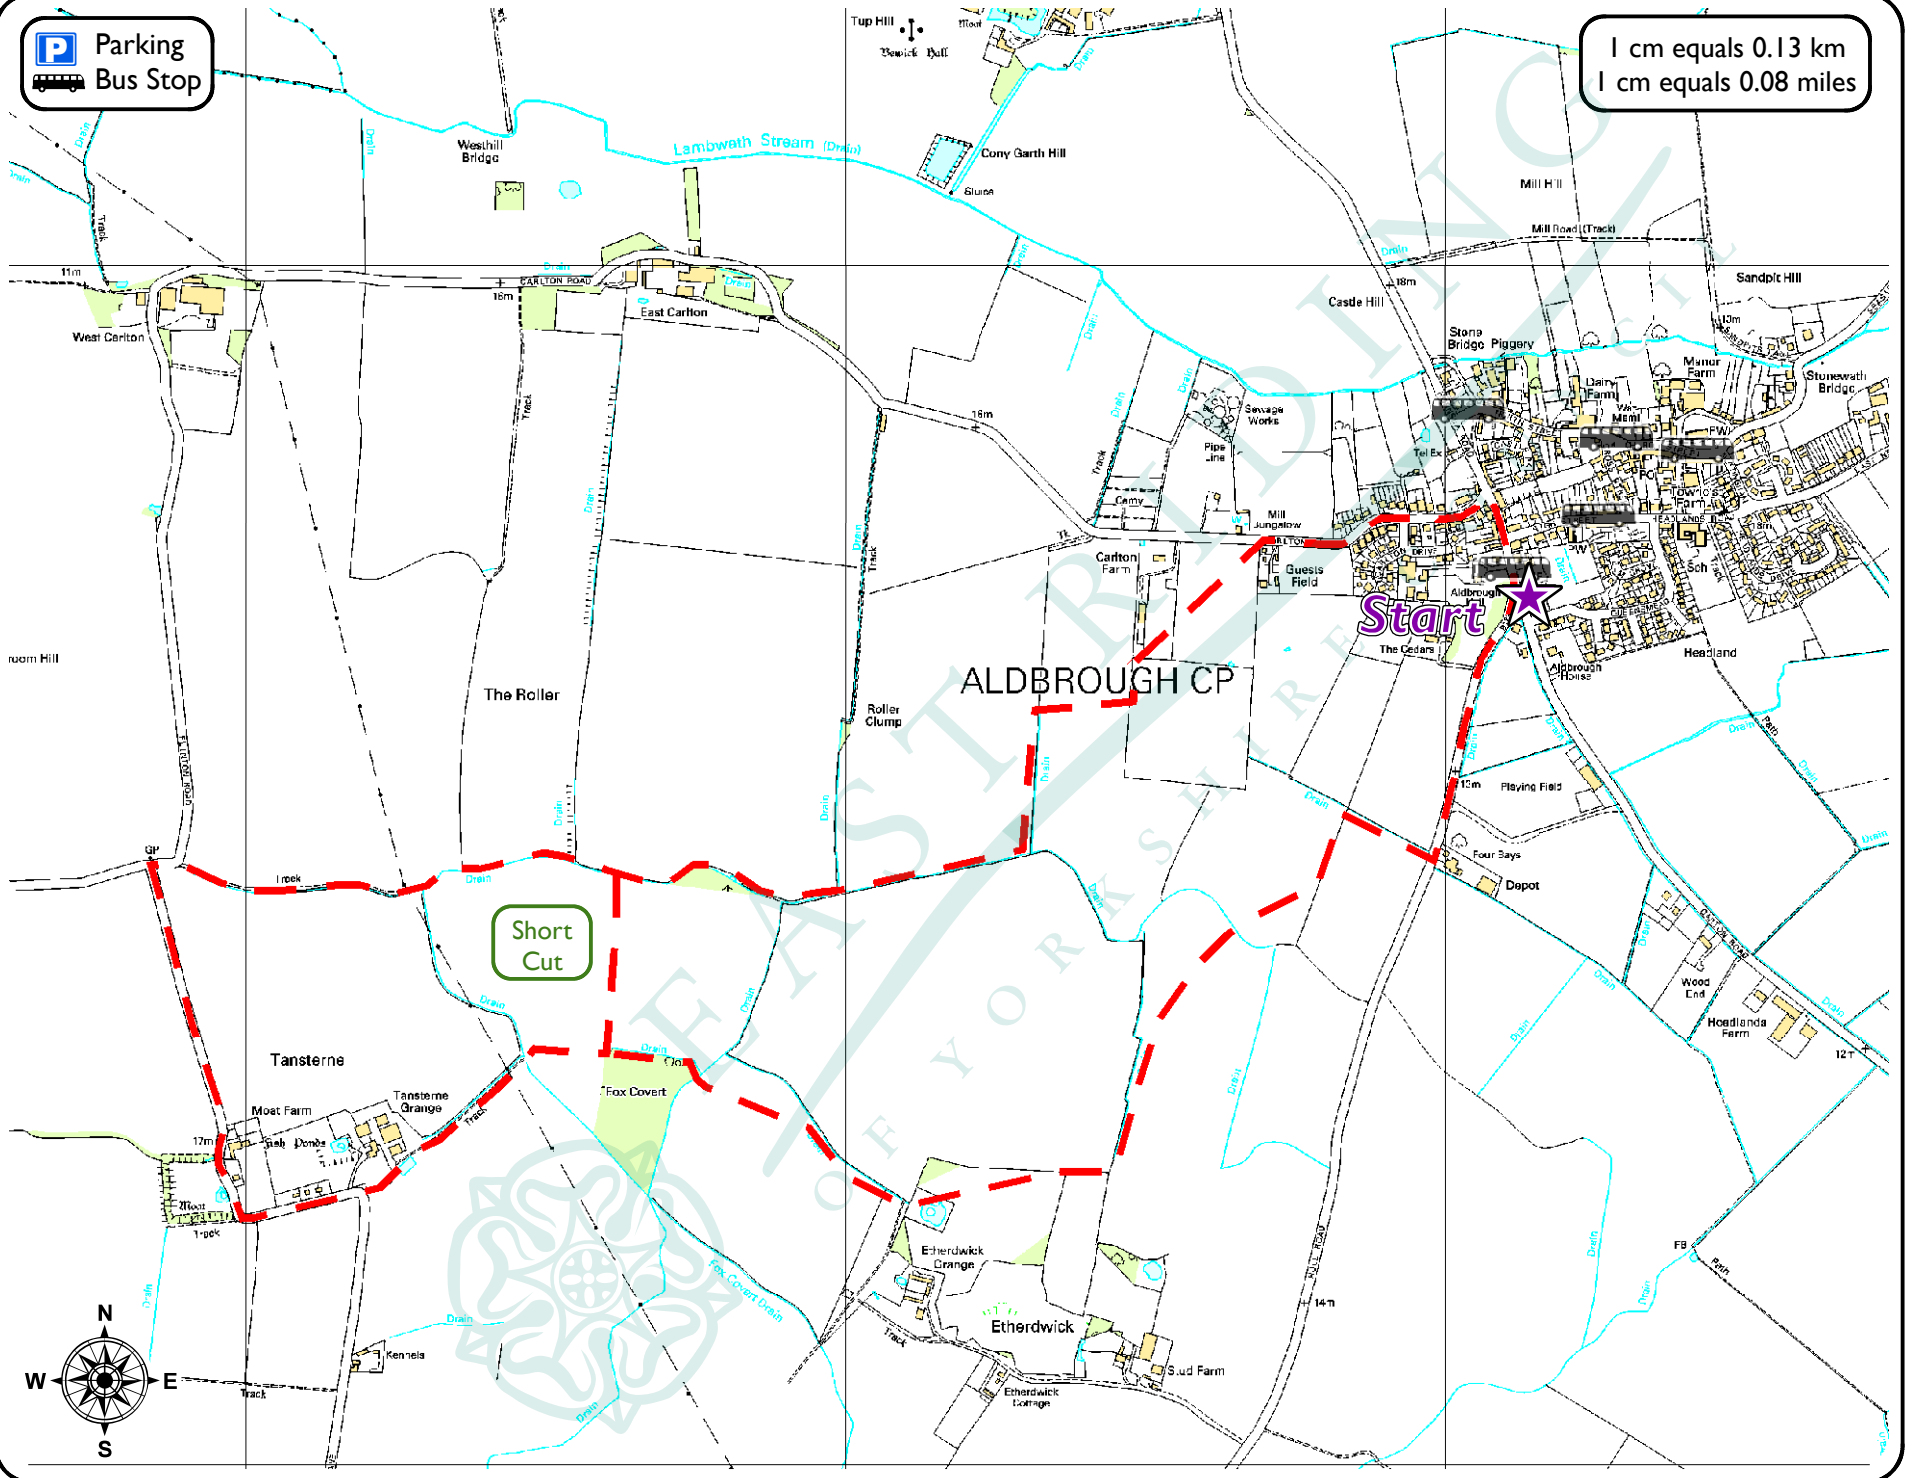

Aldbrough, Tansterne and Etherdwick

Grade : 
Length : 3.5 miles (5.5 km)
Start/End Point : Aldbrough High Street
Refreshments : Shop in Aldbrough
Toilets : Hornsea, Cinema Street

1 cm equals 0.13 km
 1 cm equals 0.08 miles

 Parking
 Bus Stop

This map is reproduced from Ordnance Survey material with the permission of Ordnance Survey on behalf of Her Majesty's Stationery Office Crown copyright 2008. Unauthorised reproduction infringes Crown copyright and may lead to prosecution or civil proceedings. East Riding of Yorkshire Council 100023383.