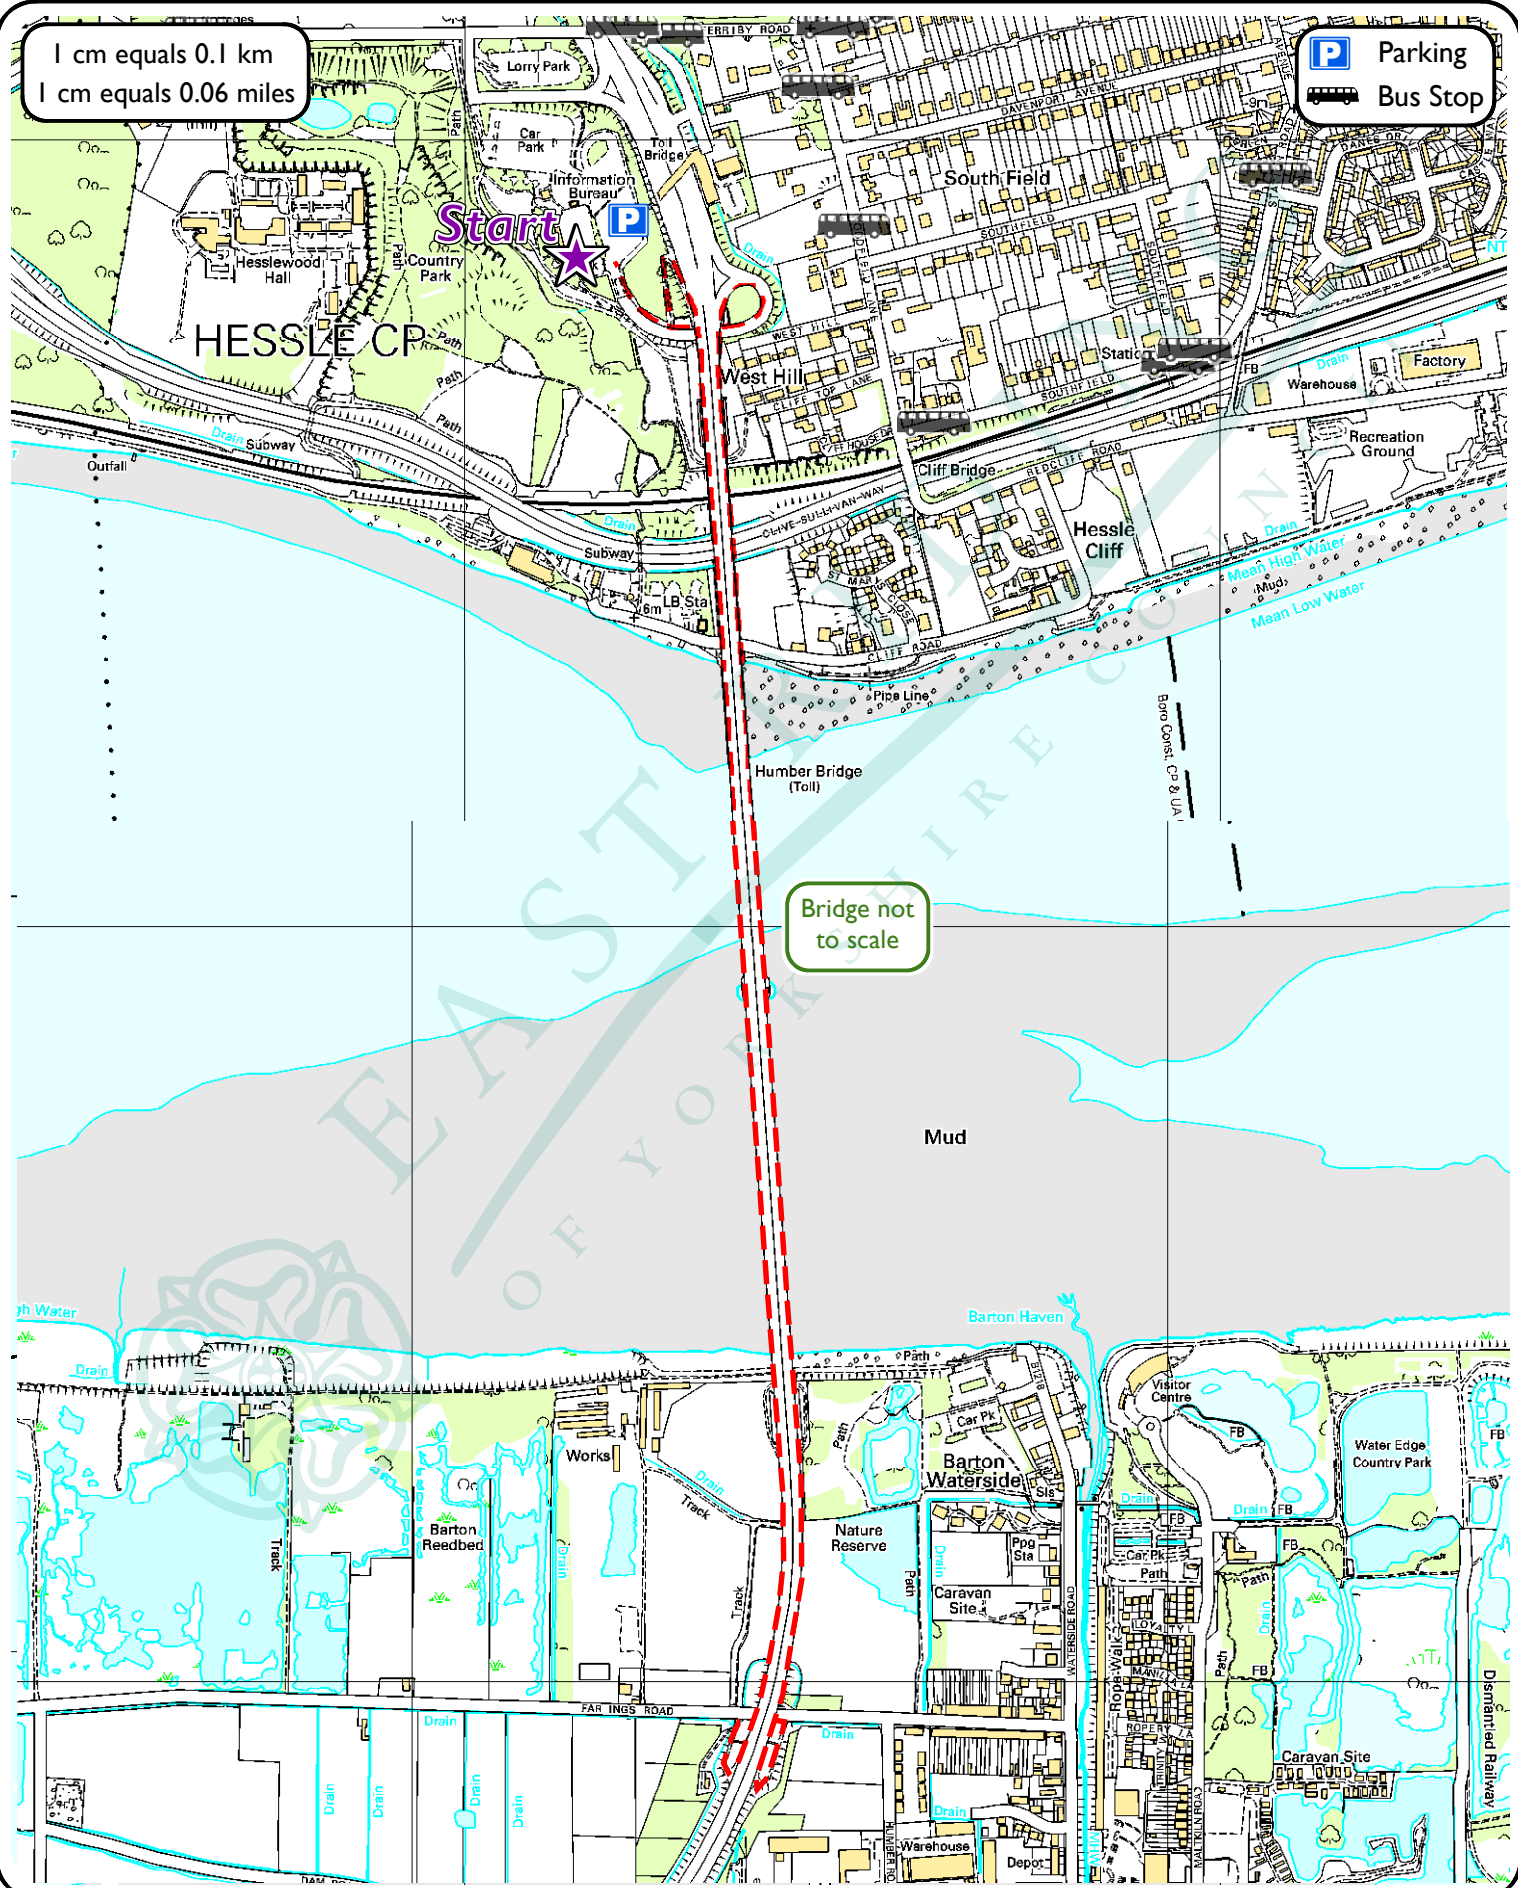

Tightropes over the Humber

Grade : ● ● ● ●

Length : 4 miles (6 km)

Start/End Point : Humber Bridge Car Park

Refreshments : Cafe in Car Park

Toilets : Cliff Road, Hessele

1 cm equals 0.1 km
1 cm equals 0.06 miles

Parking
 Bus Stop

This map is reproduced from Ordnance Survey material with the permission of Ordnance Survey on behalf of Her Majesty's Stationery Office Crown copyright 2008. Unauthorised reproduction infringes Crown copyright and may lead to prosecution or civil proceedings. East Riding of Yorkshire Council 100023383.