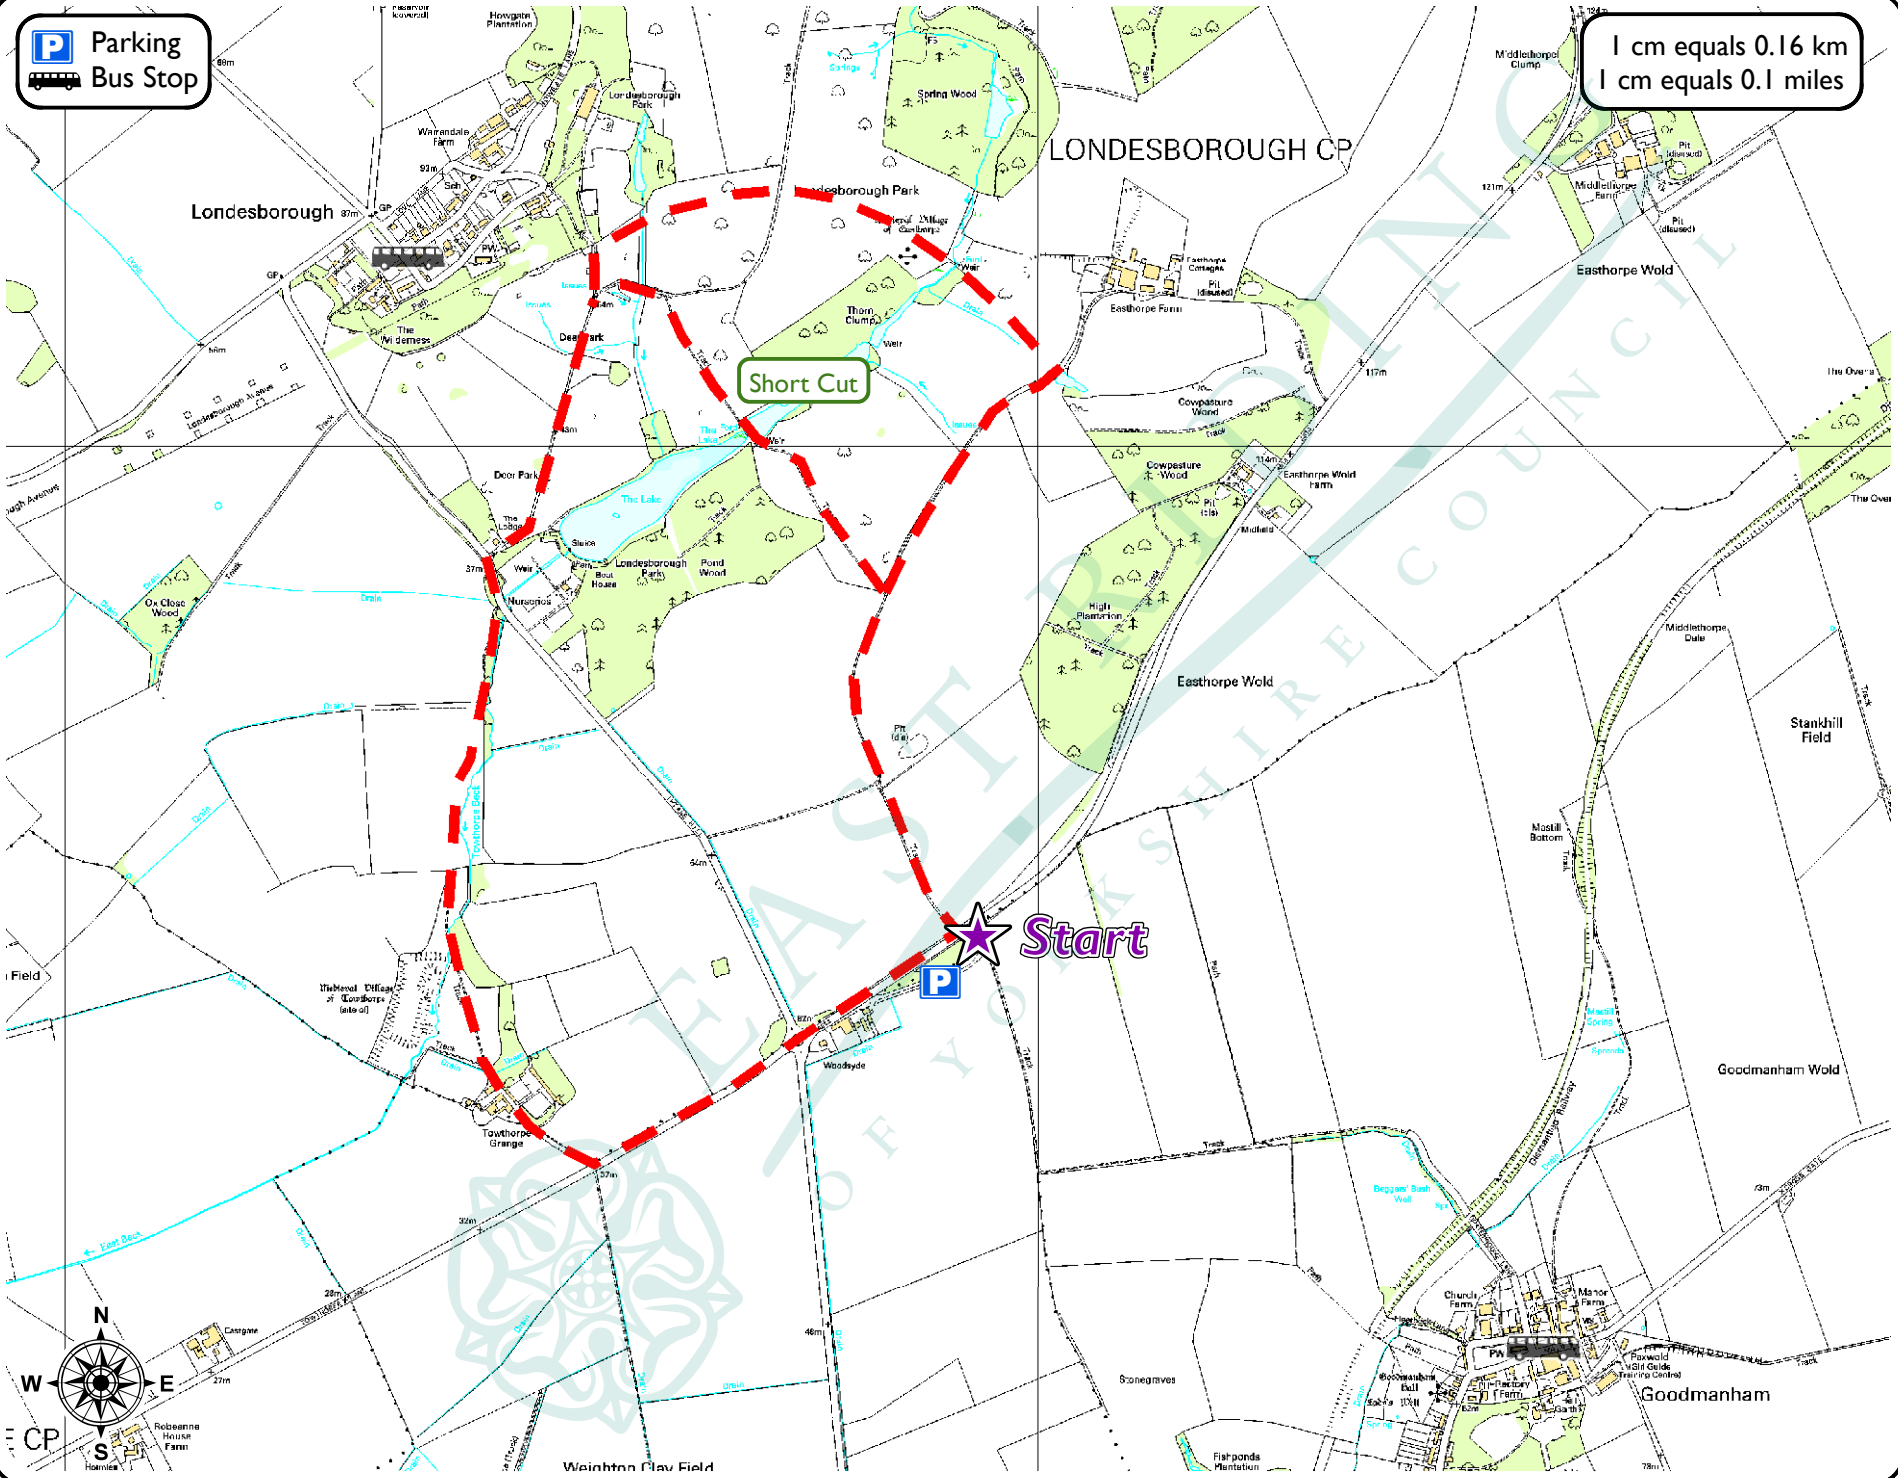

1 cm equals 0.16 km  
1 cm equals 0.1 miles

# A Walk Through Londesborough Park

Grade :   
 Length : 3 miles ( 5 km )  
 Start/End Point : Towthorpe Corner Picnic Site  
 Refreshments : Londesborough Reading Room (Summer Weekends only), Cafe at downhill end of Towthorpe Picnic Site  
 Toilets : Market Weighton, Londesborough Road

This map is reproduced from Ordnance Survey material with the permission of Ordnance Survey on behalf of Her Majesty's Stationery Office Crown copyright 2008. Unauthorised reproduction infringes Crown copyright and may lead to prosecution or civil proceedings. East Riding of Yorkshire Council 100023383.