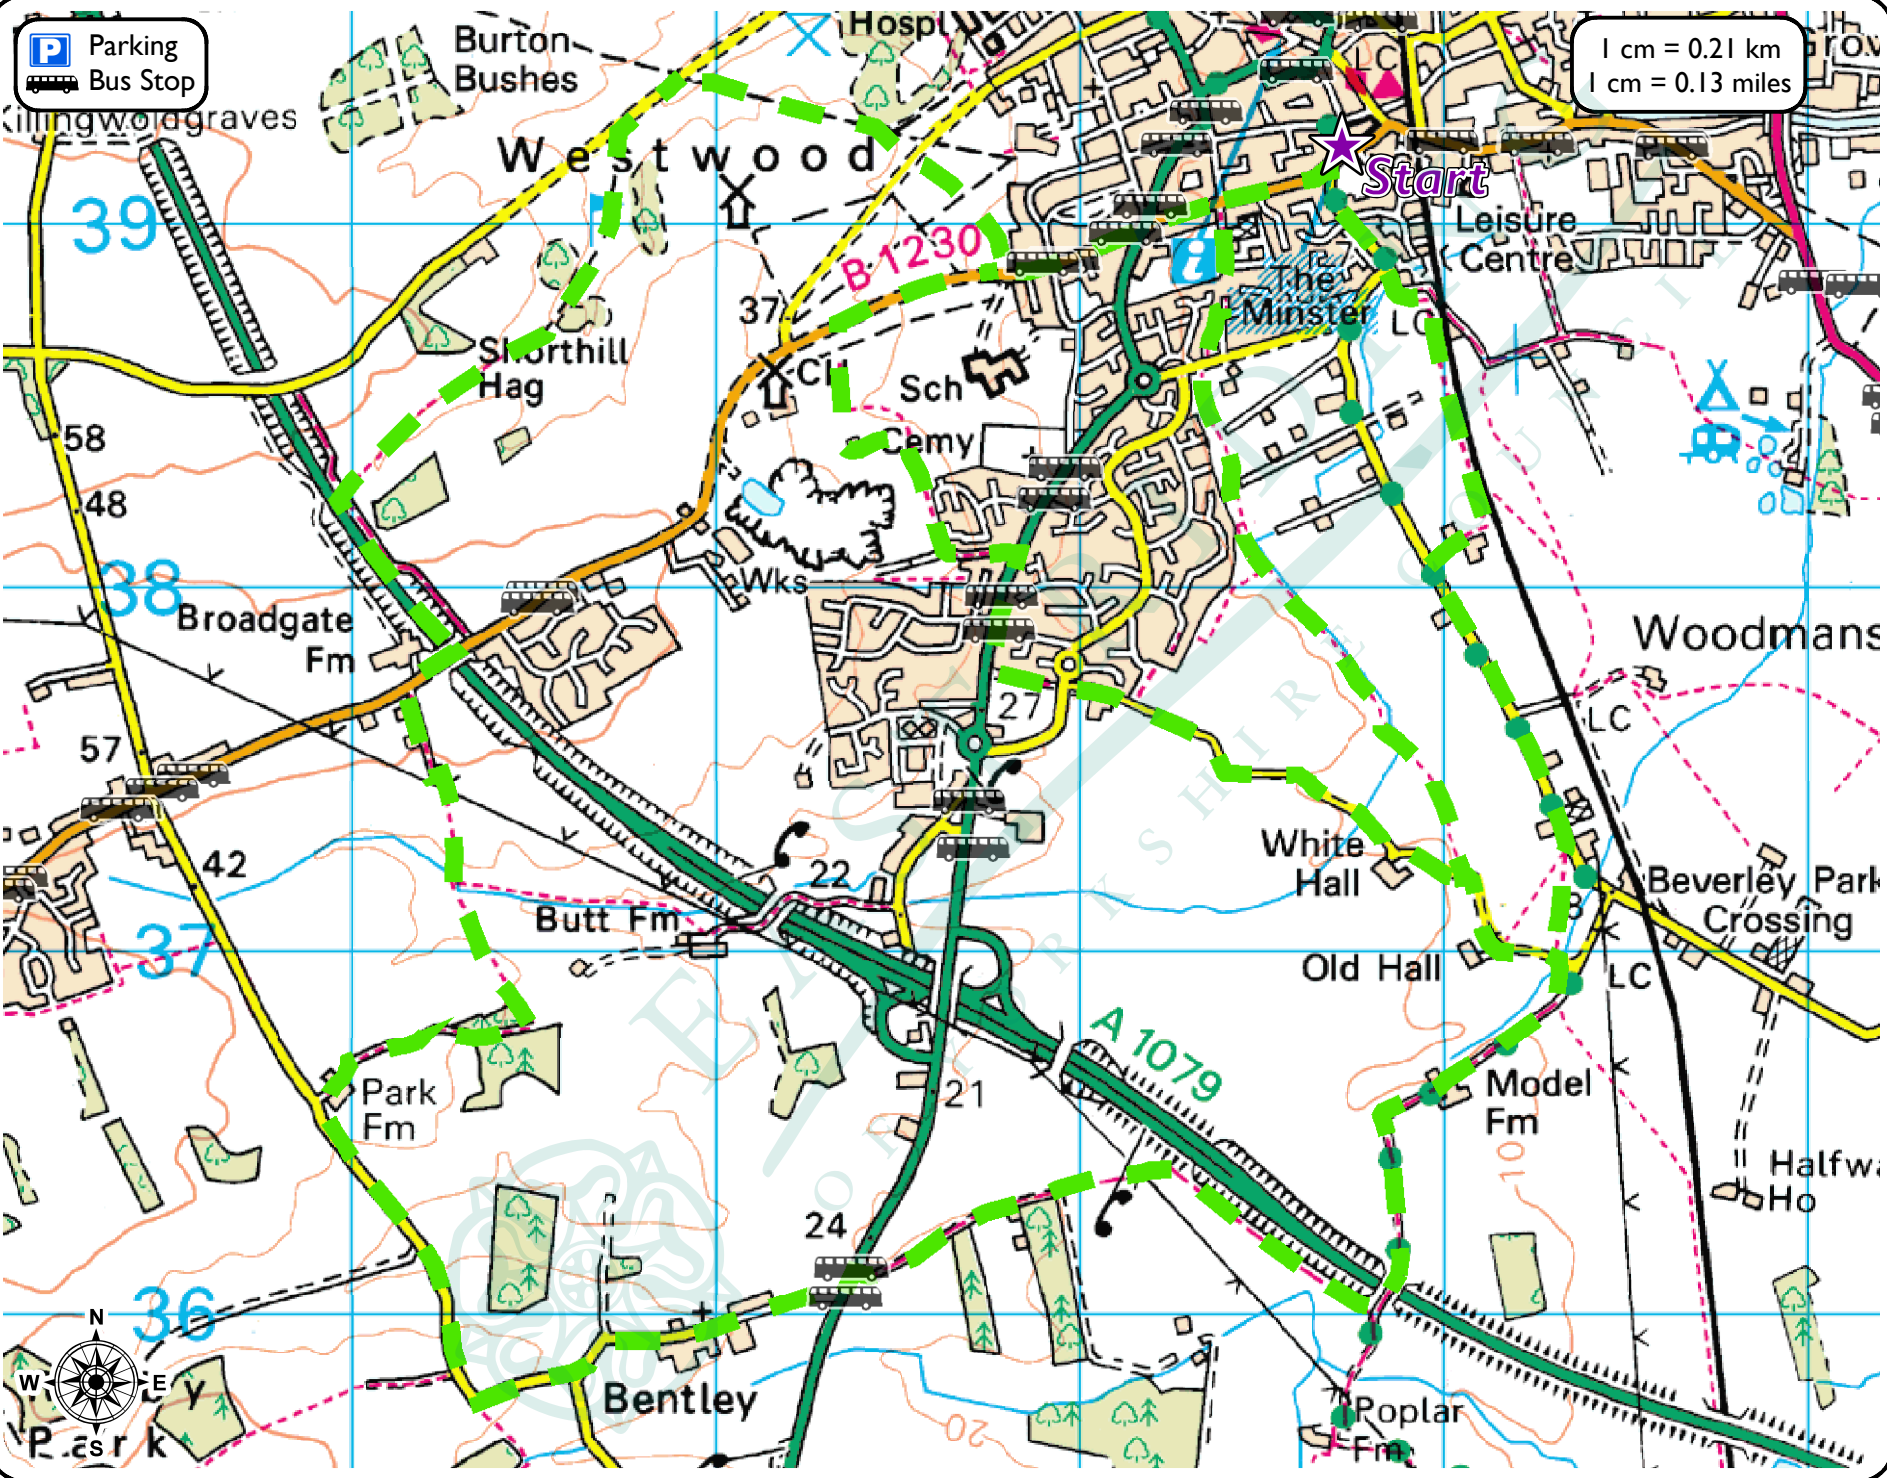

# Beverley South Western

Grade :   

Length : 8 miles ( 13 km )

Start/End Point : Beverley Minster

Refreshments : Pubs & Shops in Beverley

Toilets : Beverley, Various

This map is reproduced from Ordnance Survey material with the permission of Ordnance Survey on behalf of Her Majesty's Stationery Office Crown copyright 2008. Unauthorised reproduction infringes Crown copyright and may lead to prosecution or civil proceedings. East Riding of Yorkshire Council I 00023383.