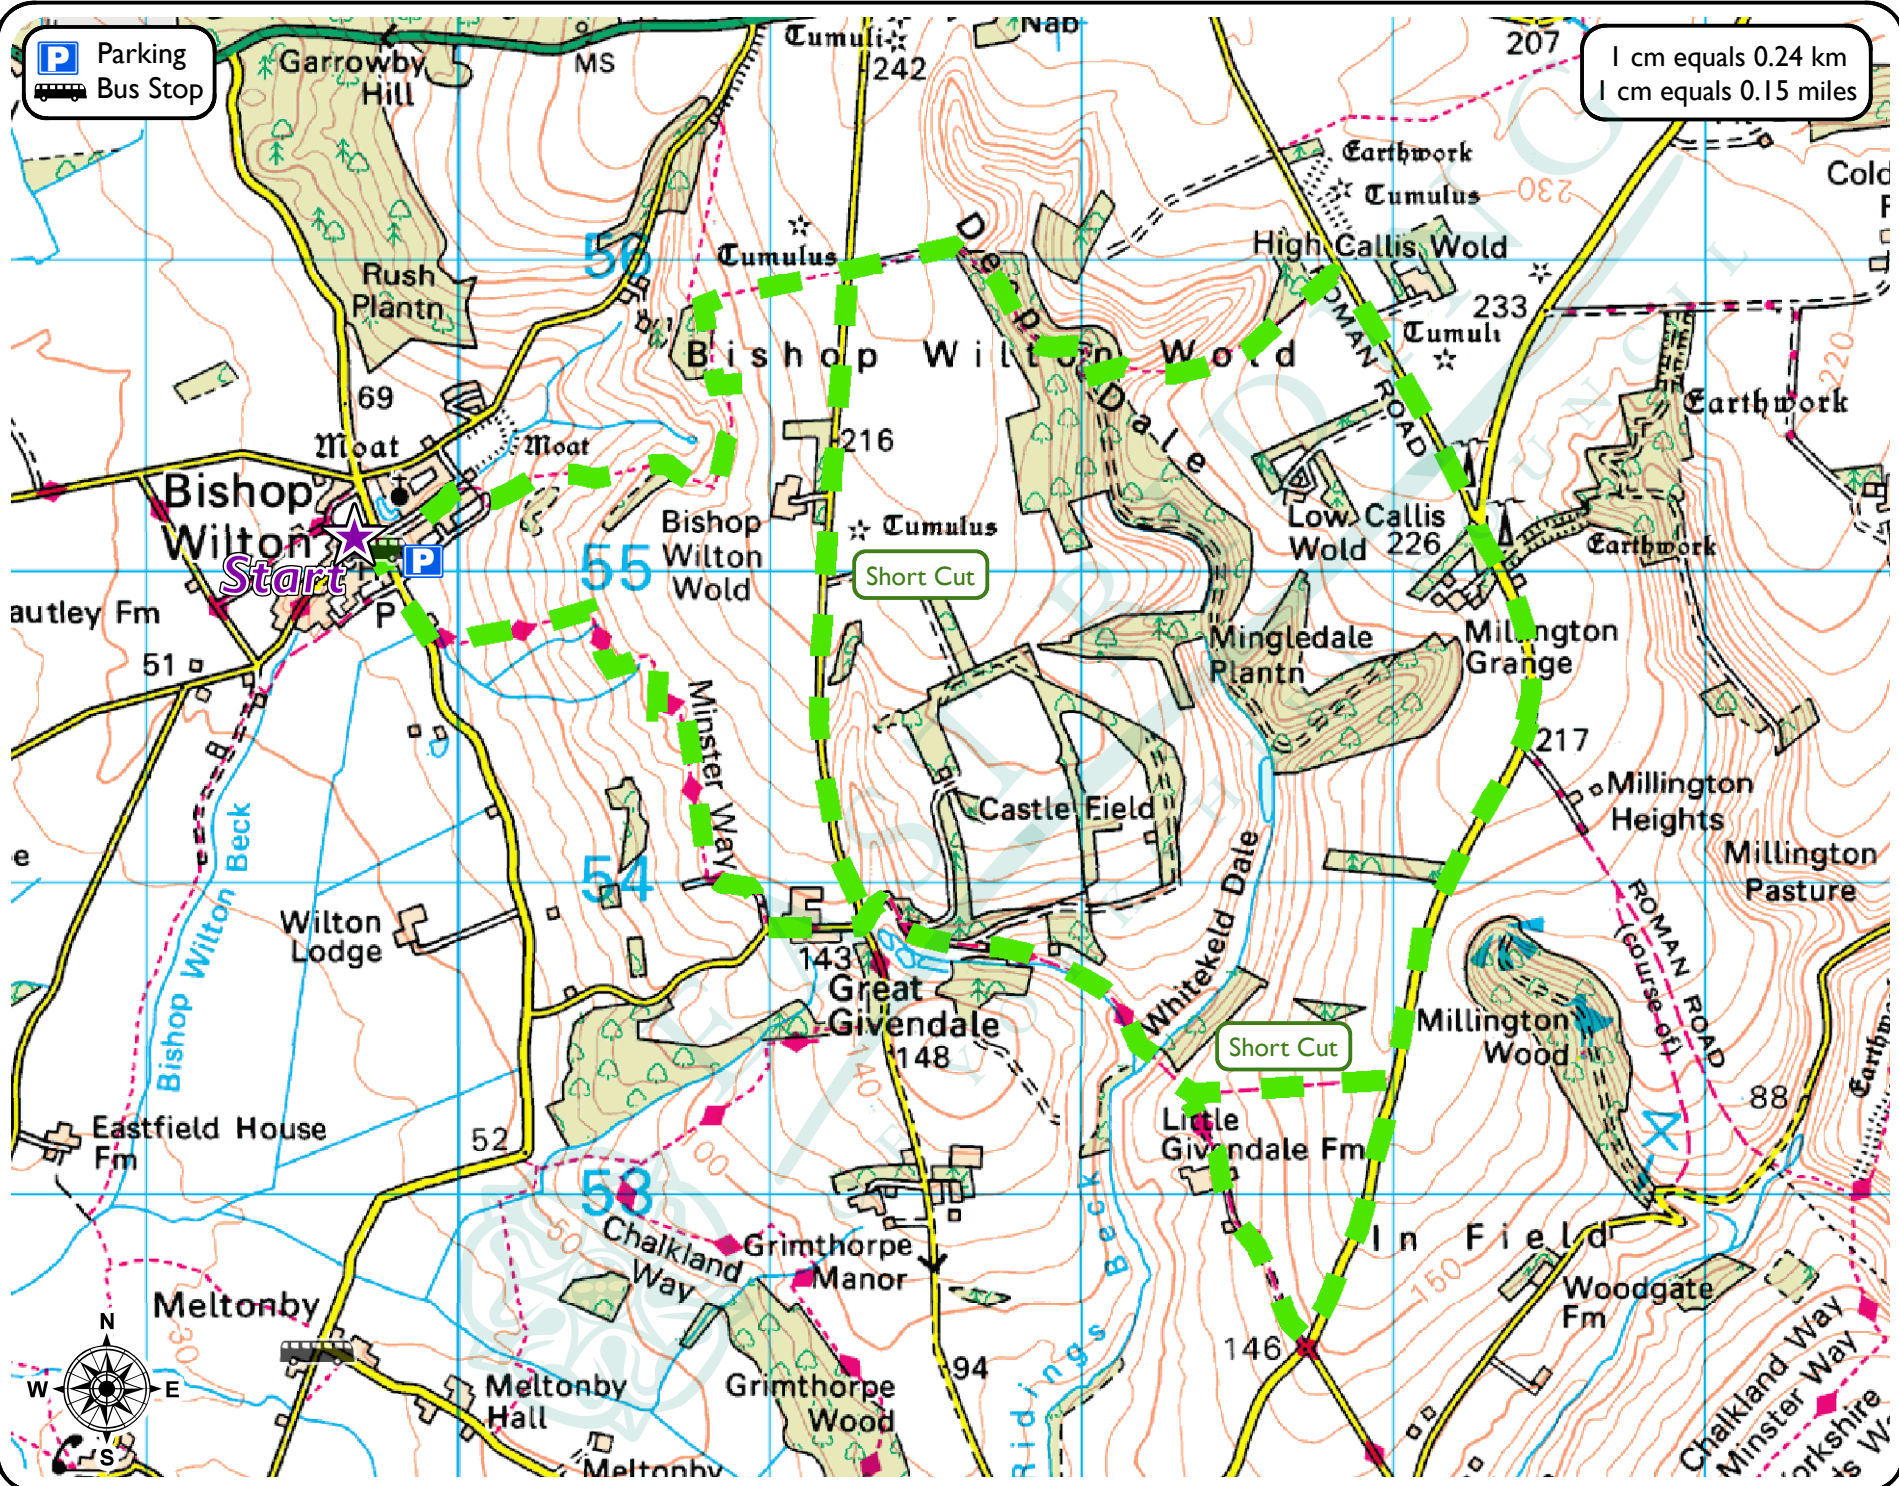

Bishop Wilton

Start/End Point : Bishop Wilton

Refreshments : Pub and Shop in Bishop Wilton
Toilets : Stamford Bridge, The Square

Grade :    
Length : 7 miles (11 km)

1 cm equals 0.24 km
1 cm equals 0.15 miles

This map is reproduced from Ordnance Survey material with the permission of Ordnance Survey on behalf of Her Majesty's Stationery Office Crown copyright 2008. Unauthorised reproduction infringes Crown copyright and may lead to prosecution or civil proceedings. East Riding of Yorkshire Council 100023383.