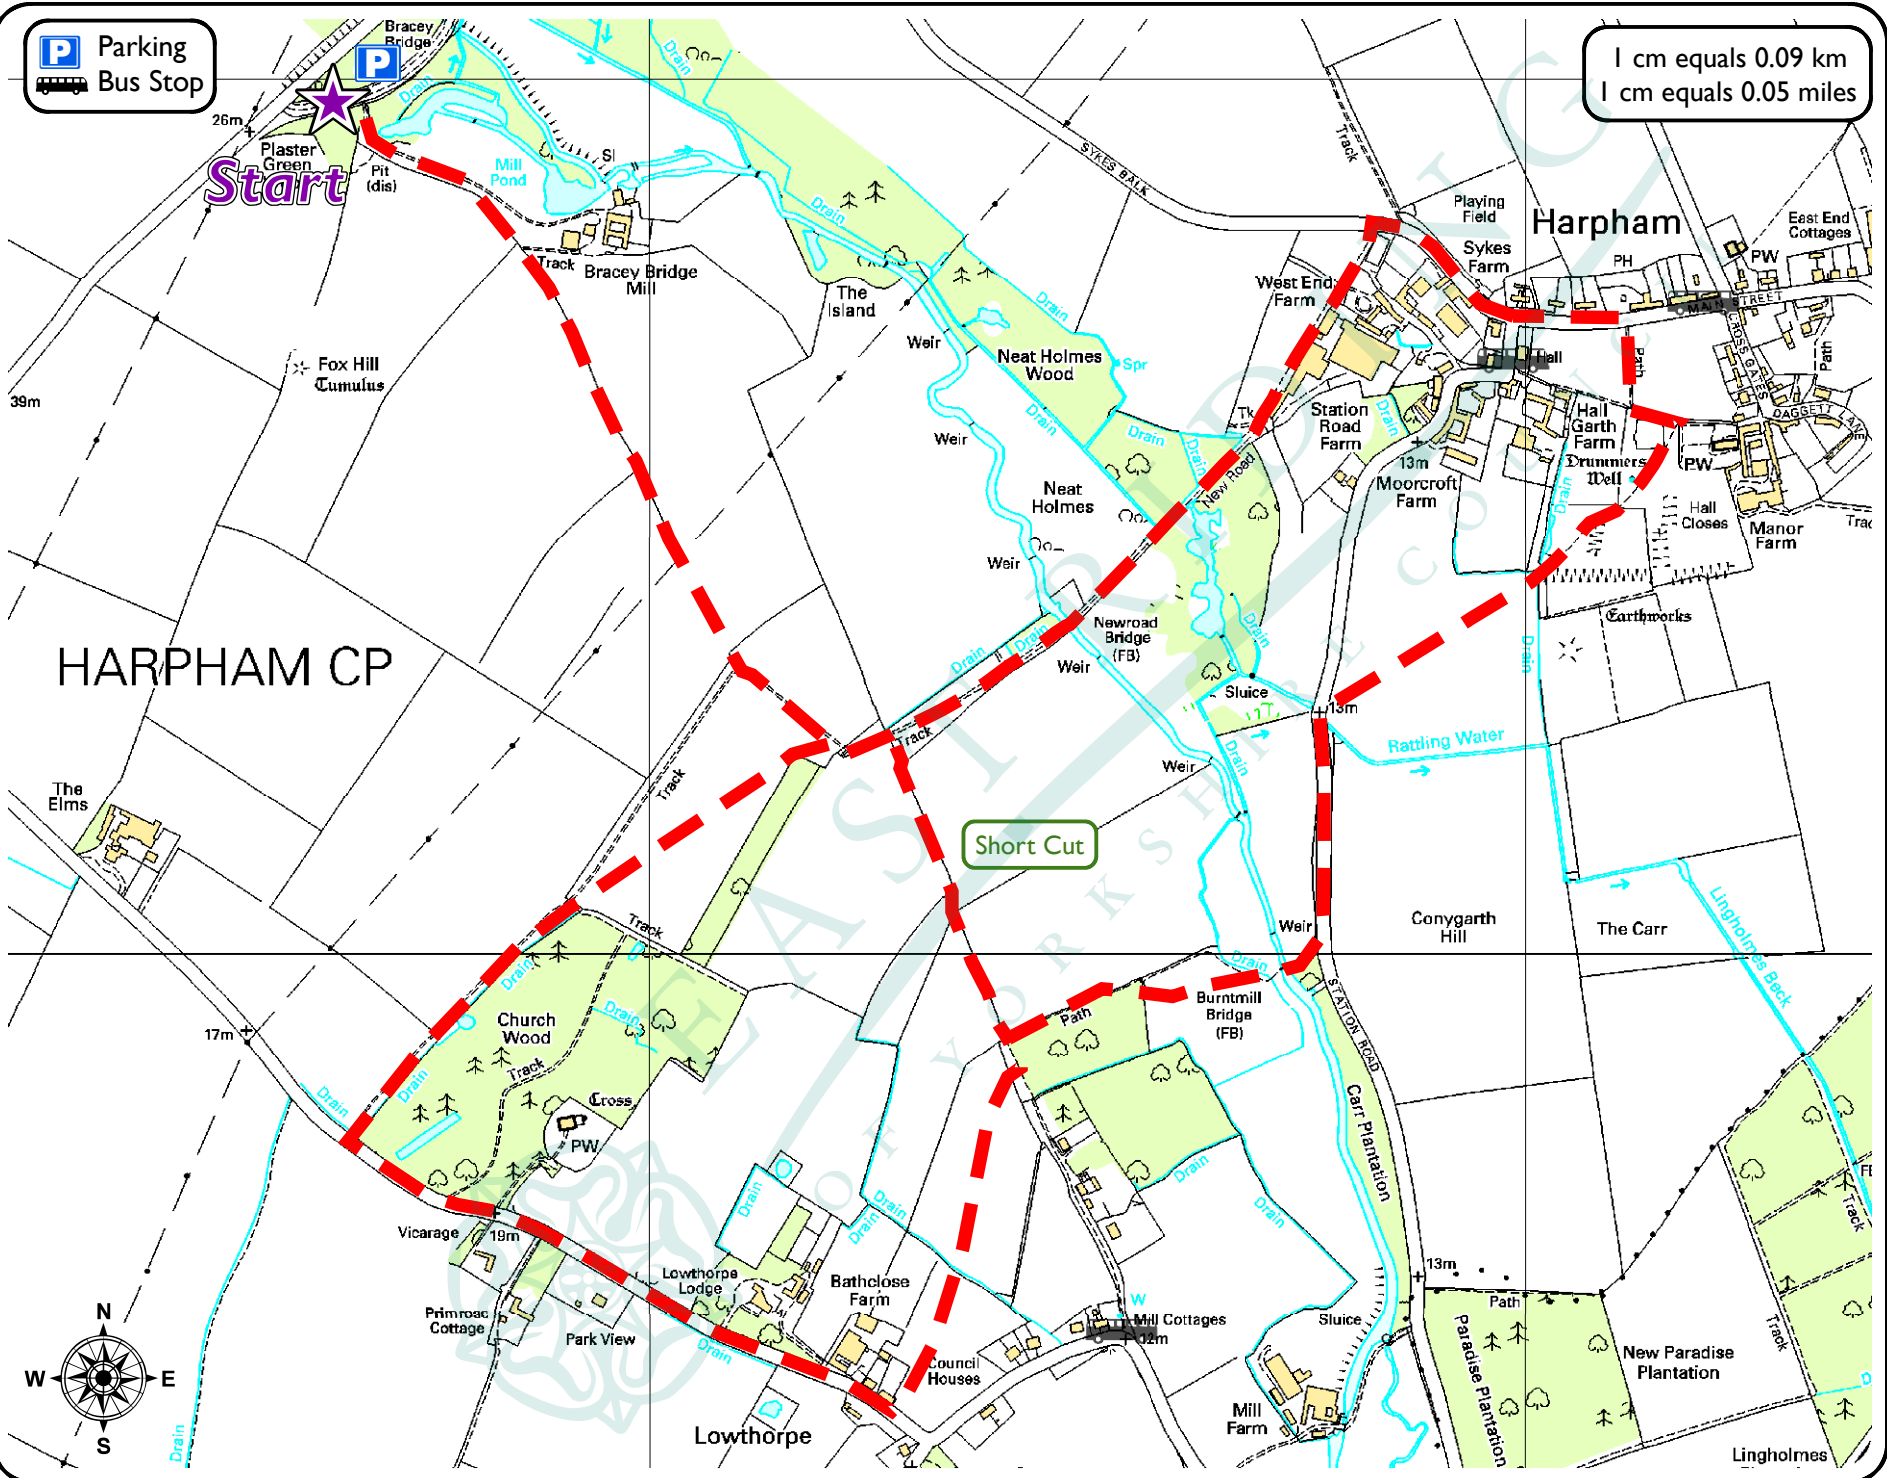

Bracey Bridge to Lowthorpe Walk

Grade : 

Length : 4 miles (6 km)

Start/End Point : Bracey Bridge Picnic Site

Refreshments : Pub at Harpham, snacks at Bracey Bridge

Toilets : Driffield, North Street and Cross Street Car Park

1 cm equals 0.09 km
1 cm equals 0.05 miles

This map is reproduced from Ordnance Survey material with the permission of Ordnance Survey on behalf of Her Majesty's Stationery Office Crown copyright 2008. Unauthorised reproduction infringes Crown copyright and may lead to prosecution or civil proceedings. East Riding of Yorkshire Council 100023383.