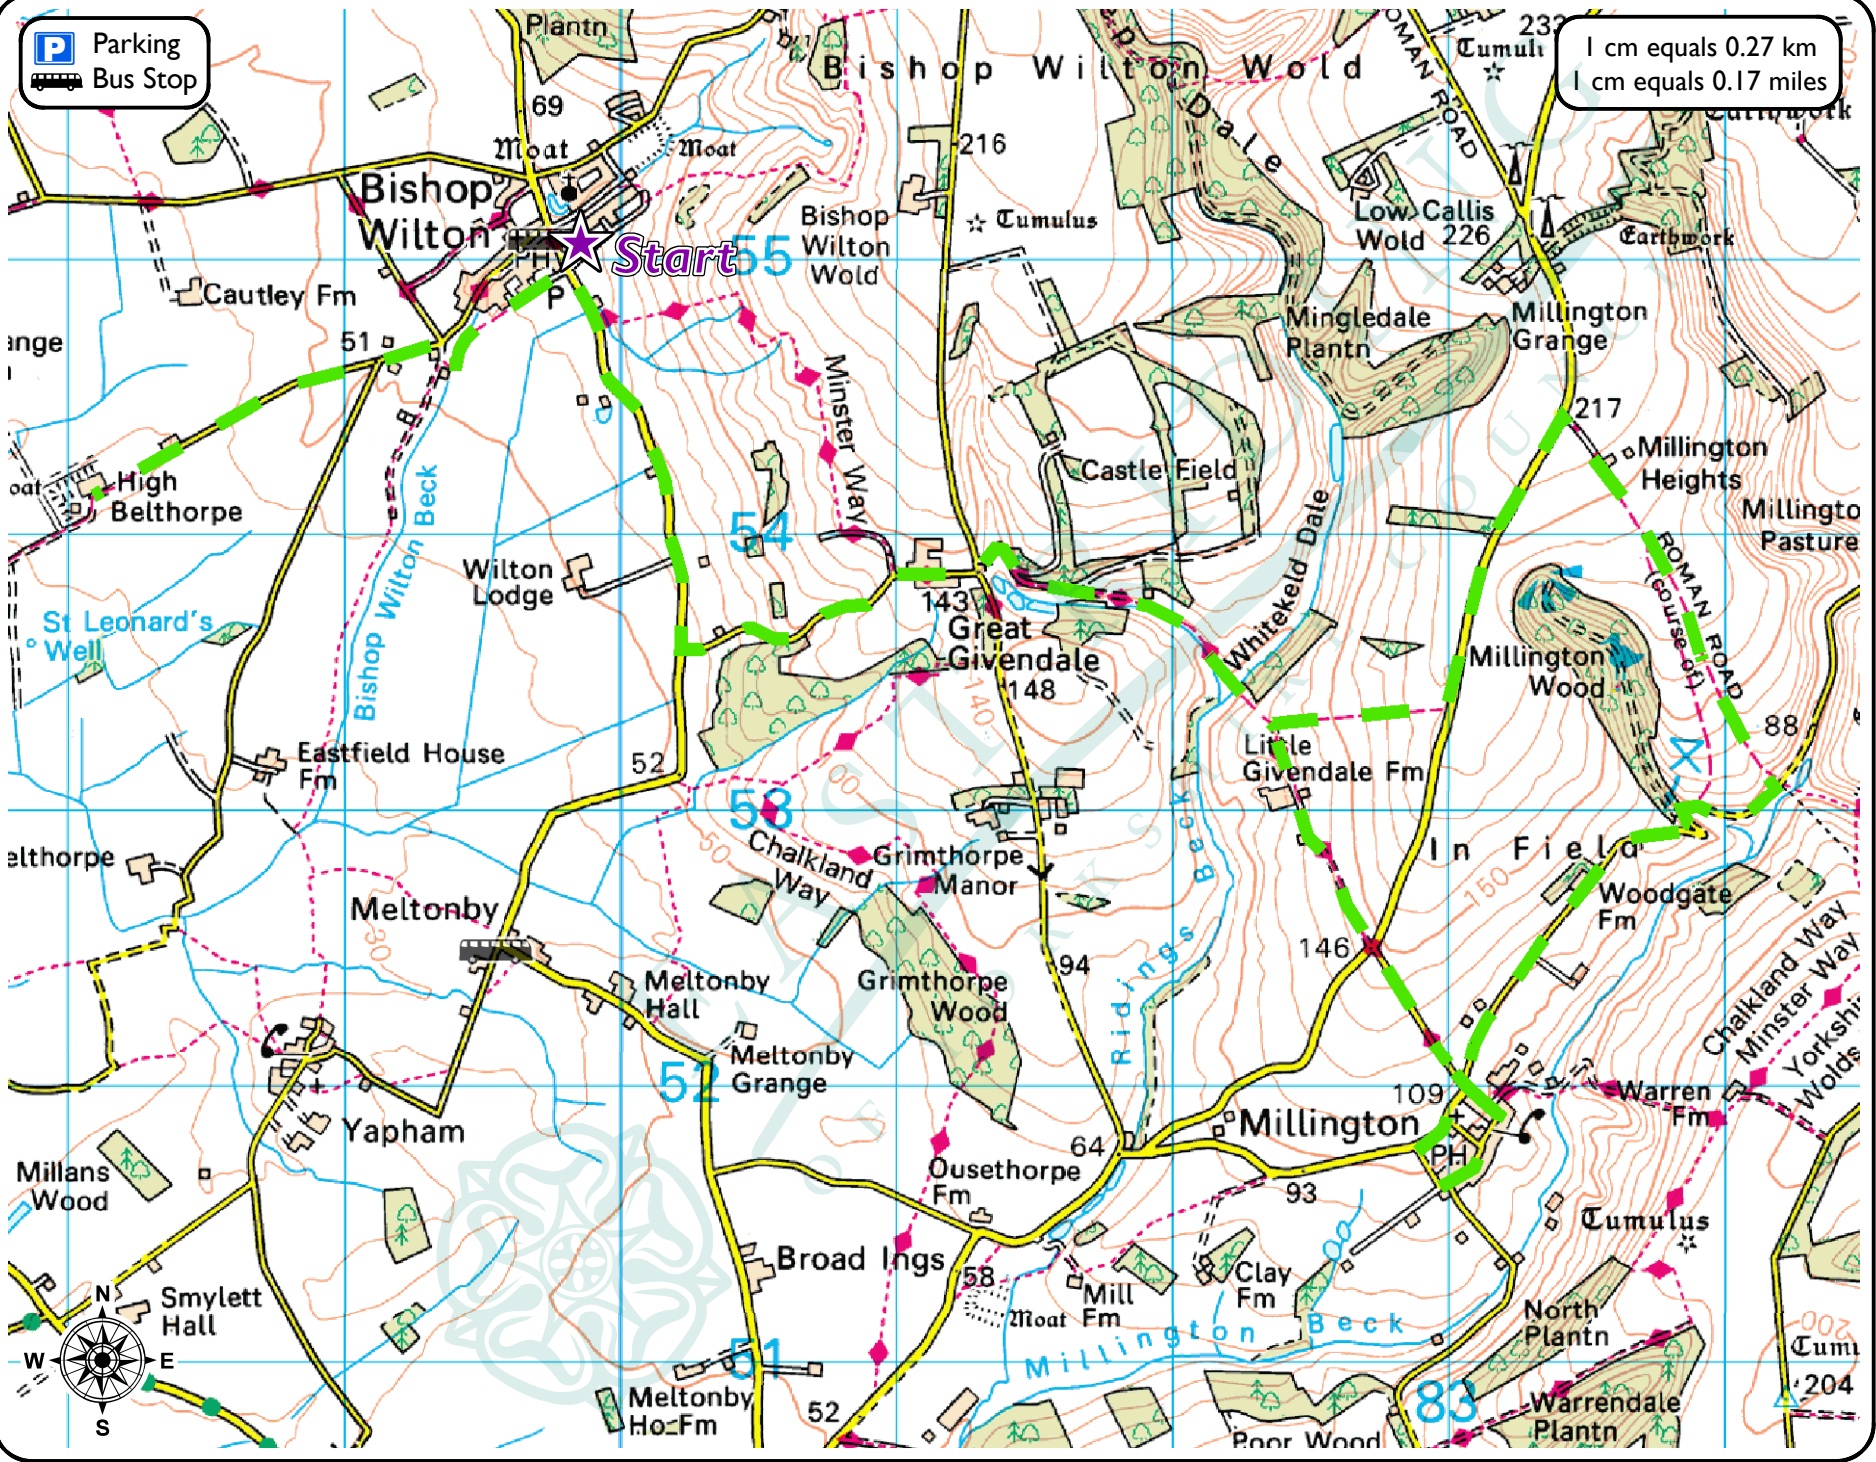

Great Givendale Ride

Grade : 

Length : 13 miles (21 km)

Start/End Point : High Belthorpe

Refreshments : Pub at Bishop Wilton & Millington

Toilets : Railway Street, Pocklington

1 cm equals 0.27 km
1 cm equals 0.17 miles

This map is reproduced from Ordnance Survey material with the permission of Ordnance Survey on behalf of Her Majesty's Stationery Office Crown copyright 2008. Unauthorised reproduction infringes Crown copyright and may lead to prosecution or civil proceedings. East Riding of Yorkshire Council 100023383.