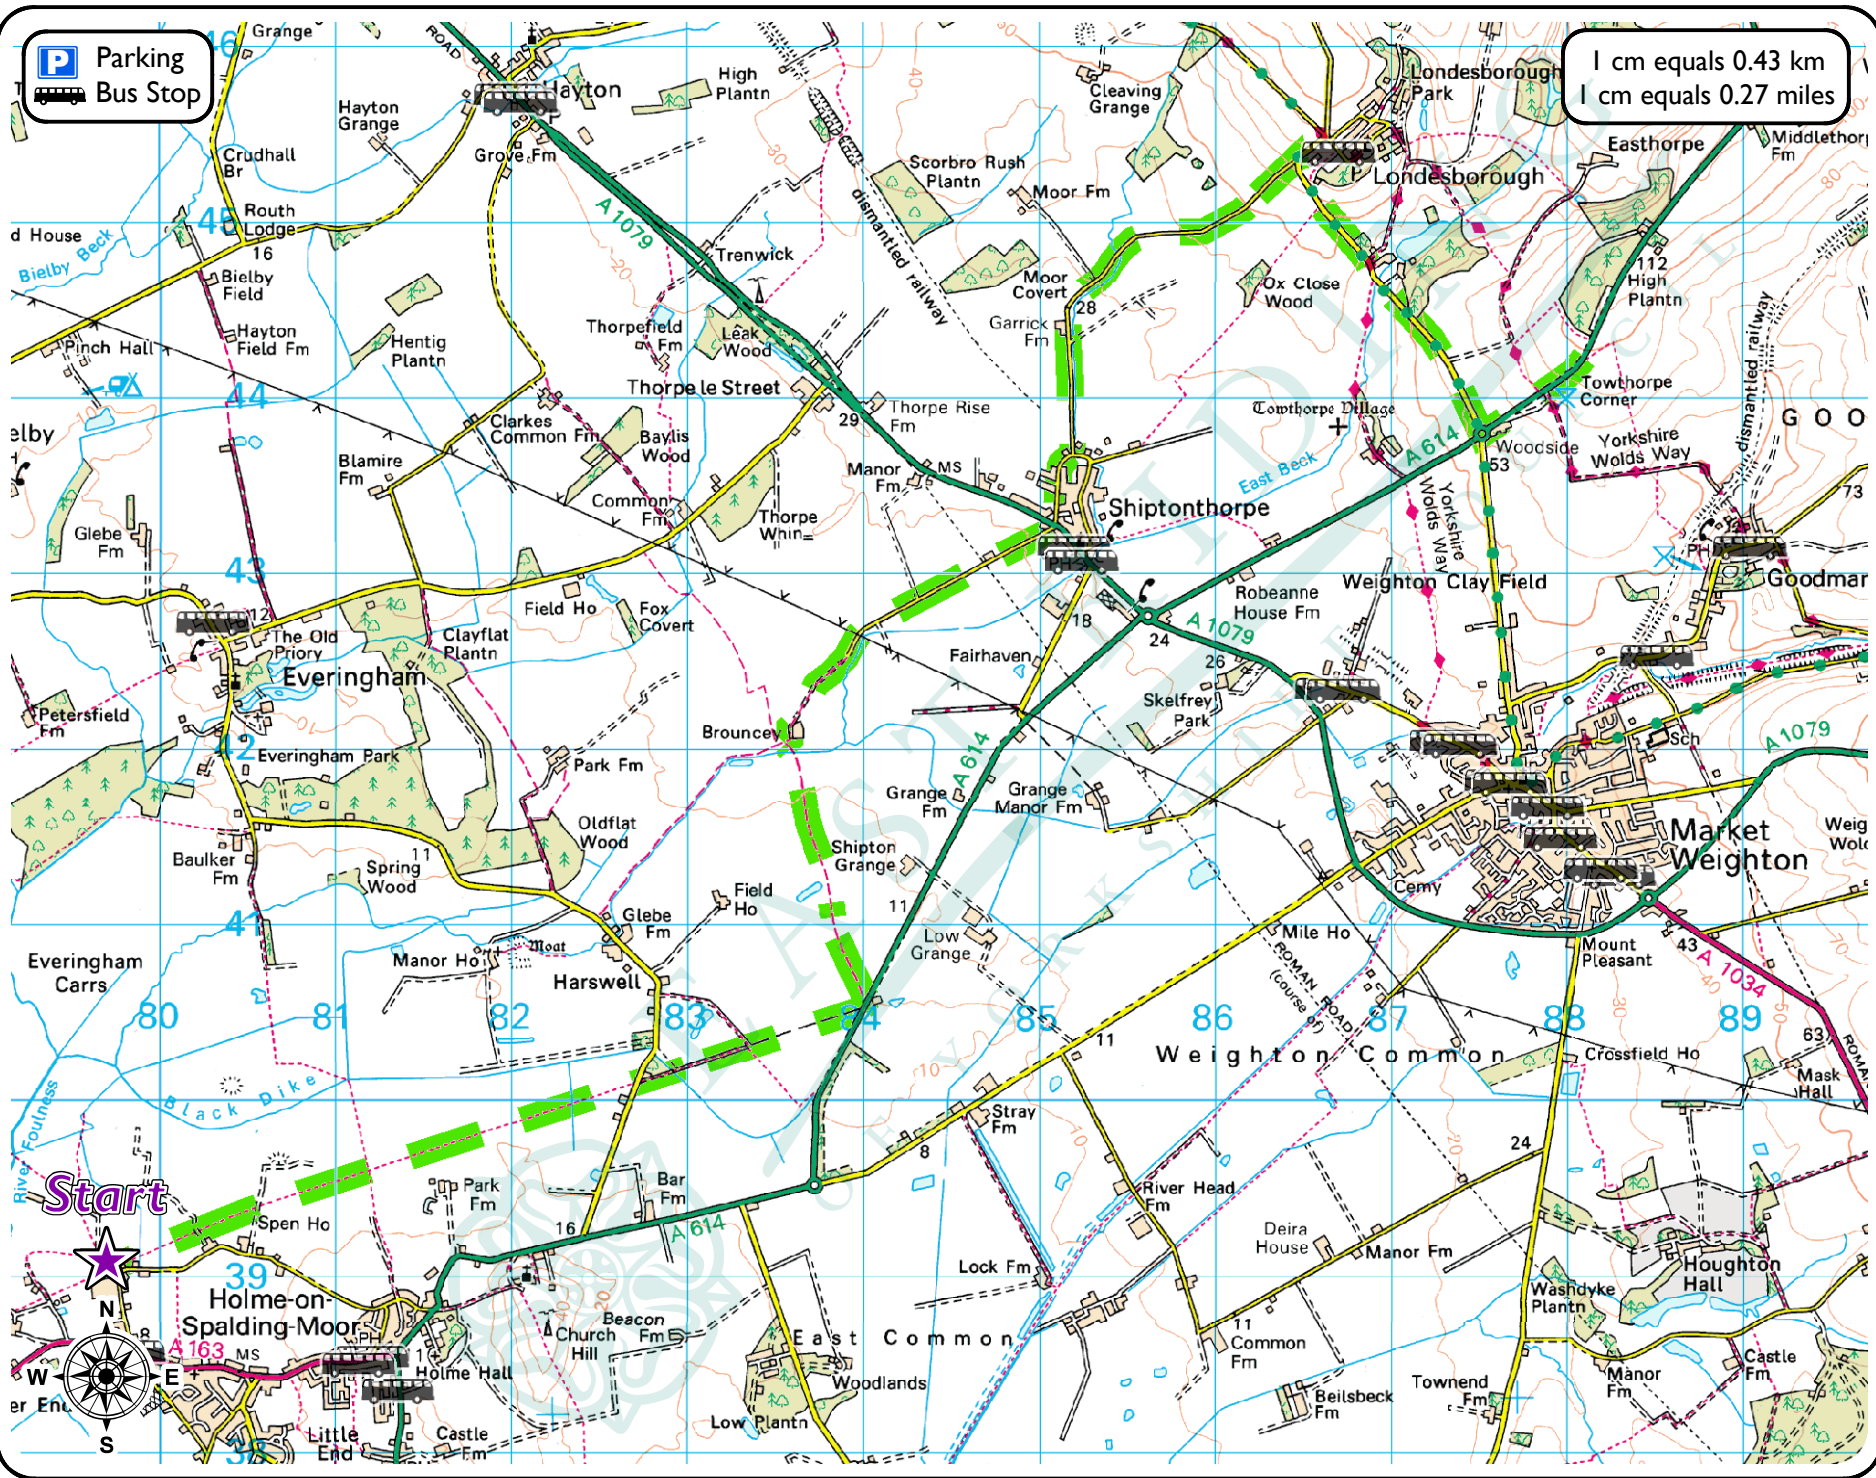

Holme-on-Spalding-Moor to Towthorpe Corner

Grade :        

Length : 16 miles (26 km)

Start/End Point : Holme-on-Spalding Moor or Highfield Station

Refreshments : Pubs at Holme-on-Spalding Moor & Shiptonthorpe

Toilets : Londesborough Road, Market Weighton

1 cm equals 0.43 km
1 cm equals 0.27 miles

This map is reproduced from Ordnance Survey material with the permission of Ordnance Survey on behalf of Her Majesty's Stationery Office Crown copyright 2008. Unauthorised reproduction infringes Crown copyright and may lead to prosecution or civil proceedings. East Riding of Yorkshire Council 100023383.