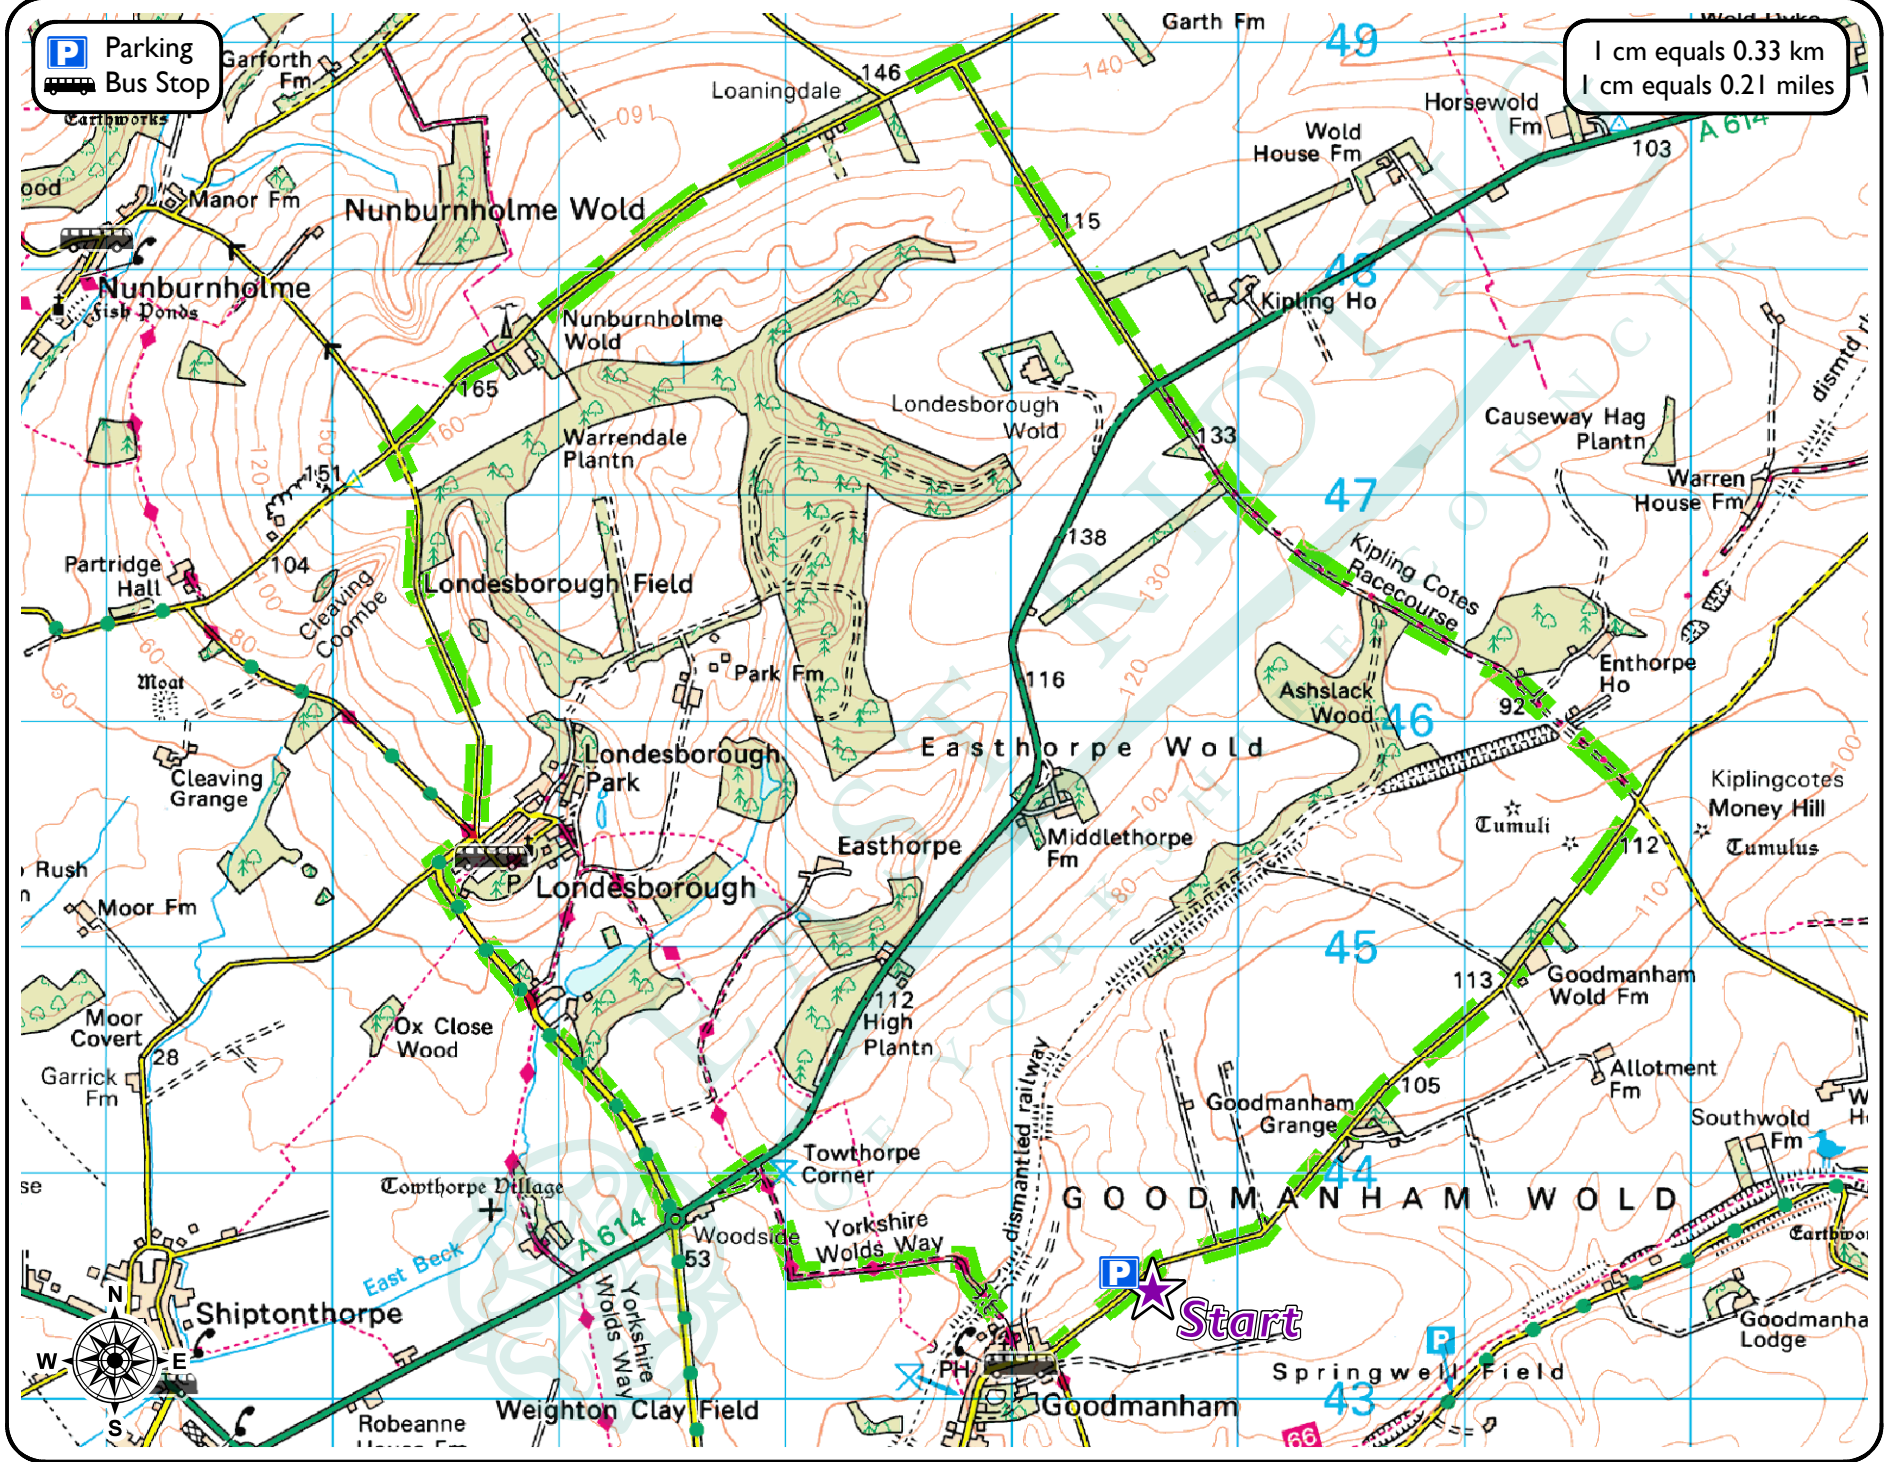

Kiplingcotes Trail

Start/End Point : Goodmanham

Grade :

Refreshments : Pubs at Shipthorpe & Market Weighton

Toilets : Londesborough Road, Market Weighton

1 cm equals 0.33 km
1 cm equals 0.21 miles

This map is reproduced from Ordnance Survey material with the permission of Ordnance Survey on behalf of Her Majesty's Stationery Office Crown copyright 2008. Unauthorised reproduction infringes Crown copyright and may lead to prosecution or civil proceedings. East Riding of Yorkshire Council 100023383.