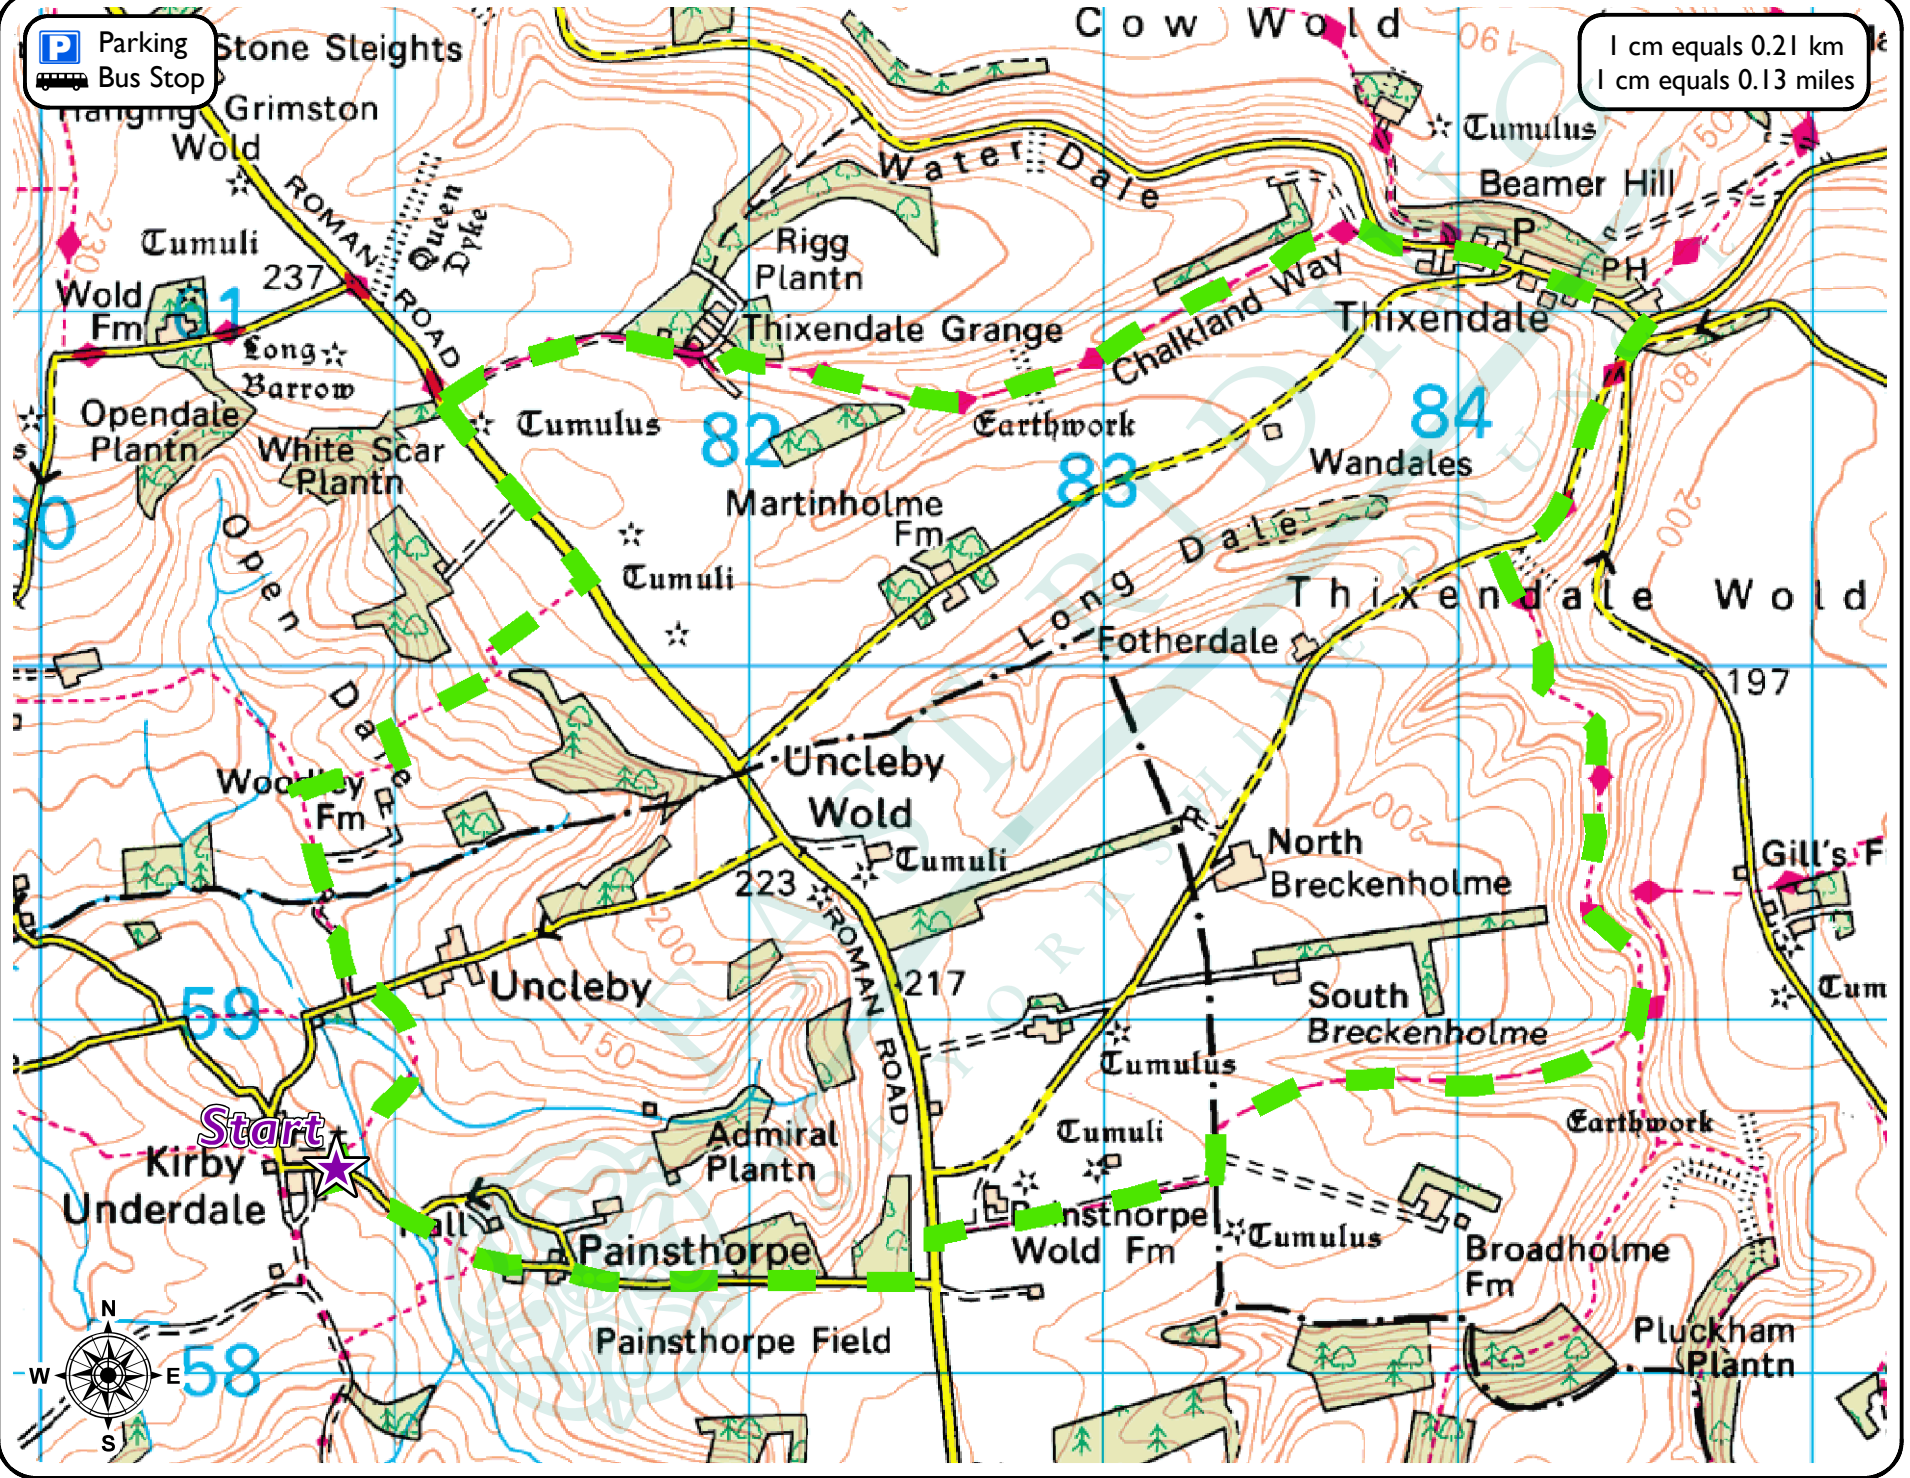

# Kirby Underdale - Thixendale

**Grade:**

**Length:** 8 miles (13 km)

**Start/End Point:** Kirby Underdale or Thixendale

**Refreshments:** Shop at Kirby Underdale  
Shop, Cafe and Pub at Thixendale

**Toilets:** Stamford Bridge, The Square

This map is reproduced from Ordnance Survey material with the permission of Ordnance Survey on behalf of Her Majesty's Stationary Office Crown copyright 2008. Unauthorised reproduction infringes Crown copyright and may lead to prosecution or civil proceedings. East Riding of Yorkshire Council I00023383.