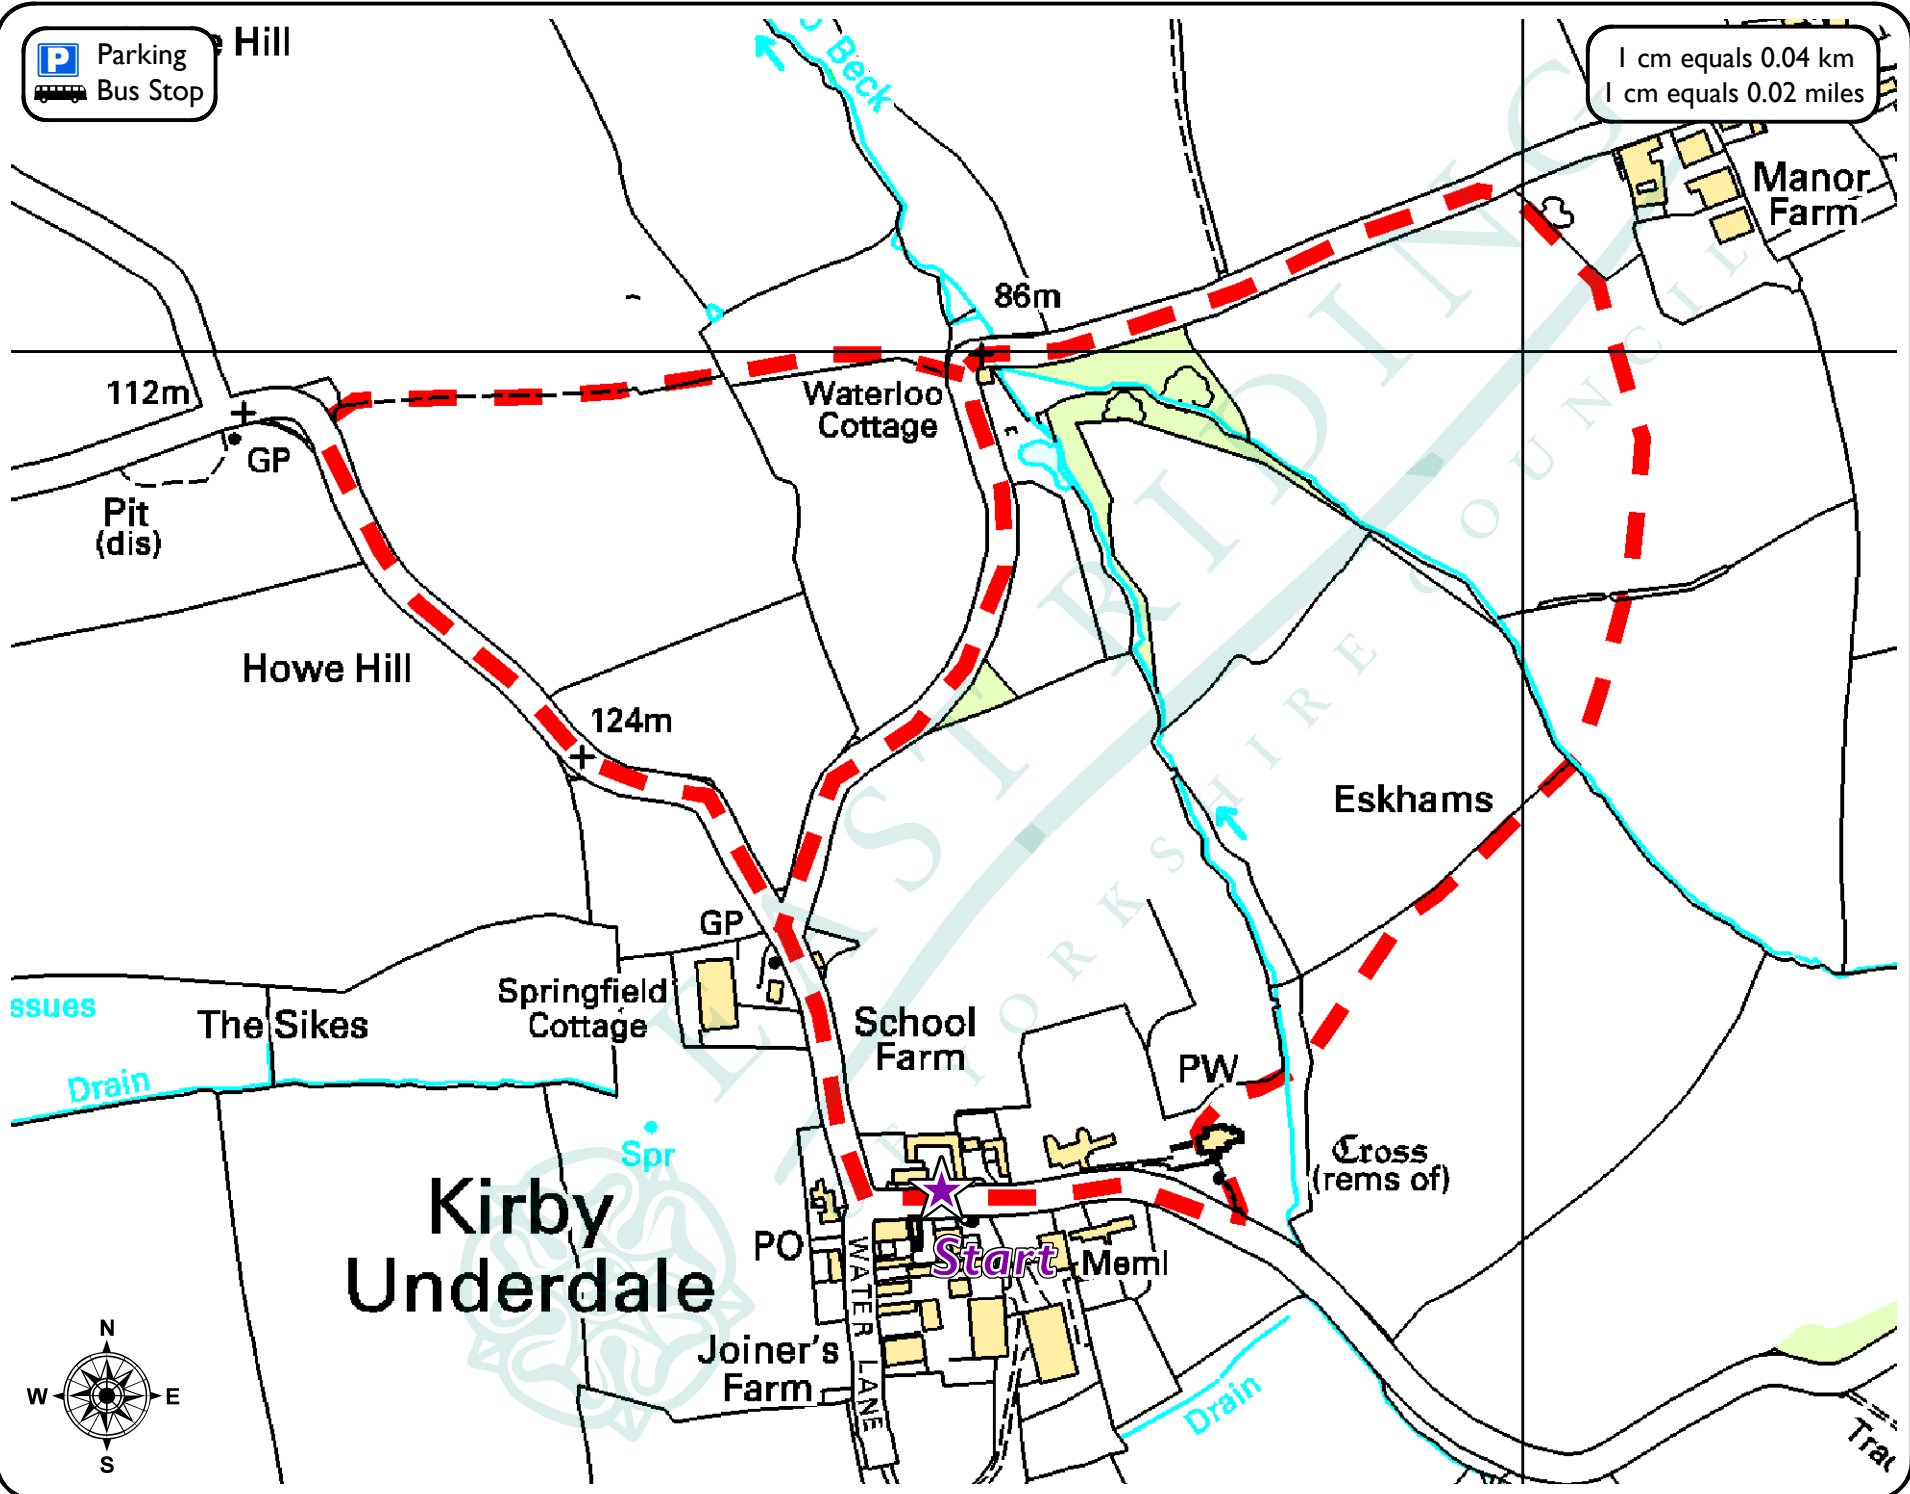

# Kirby Underdale and Uncleyby Walk

Grade :   
 Length : 1 mile ( 2 km )  
 Start/End Point : Kirby Underdale  
 Refreshments : Small Shop at Kirby Underdale

Toilets : Stamford Bridge, The Square

1 cm equals 0.04 km  
 1 cm equals 0.02 miles

This map is reproduced from Ordnance Survey material with the permission of Ordnance Survey on behalf of Her Majesty's Stationery Office Crown copyright 2008. Unauthorised reproduction infringes Crown copyright and may lead to prosecution or civil proceedings. East Riding of Yorkshire Council 100023383.