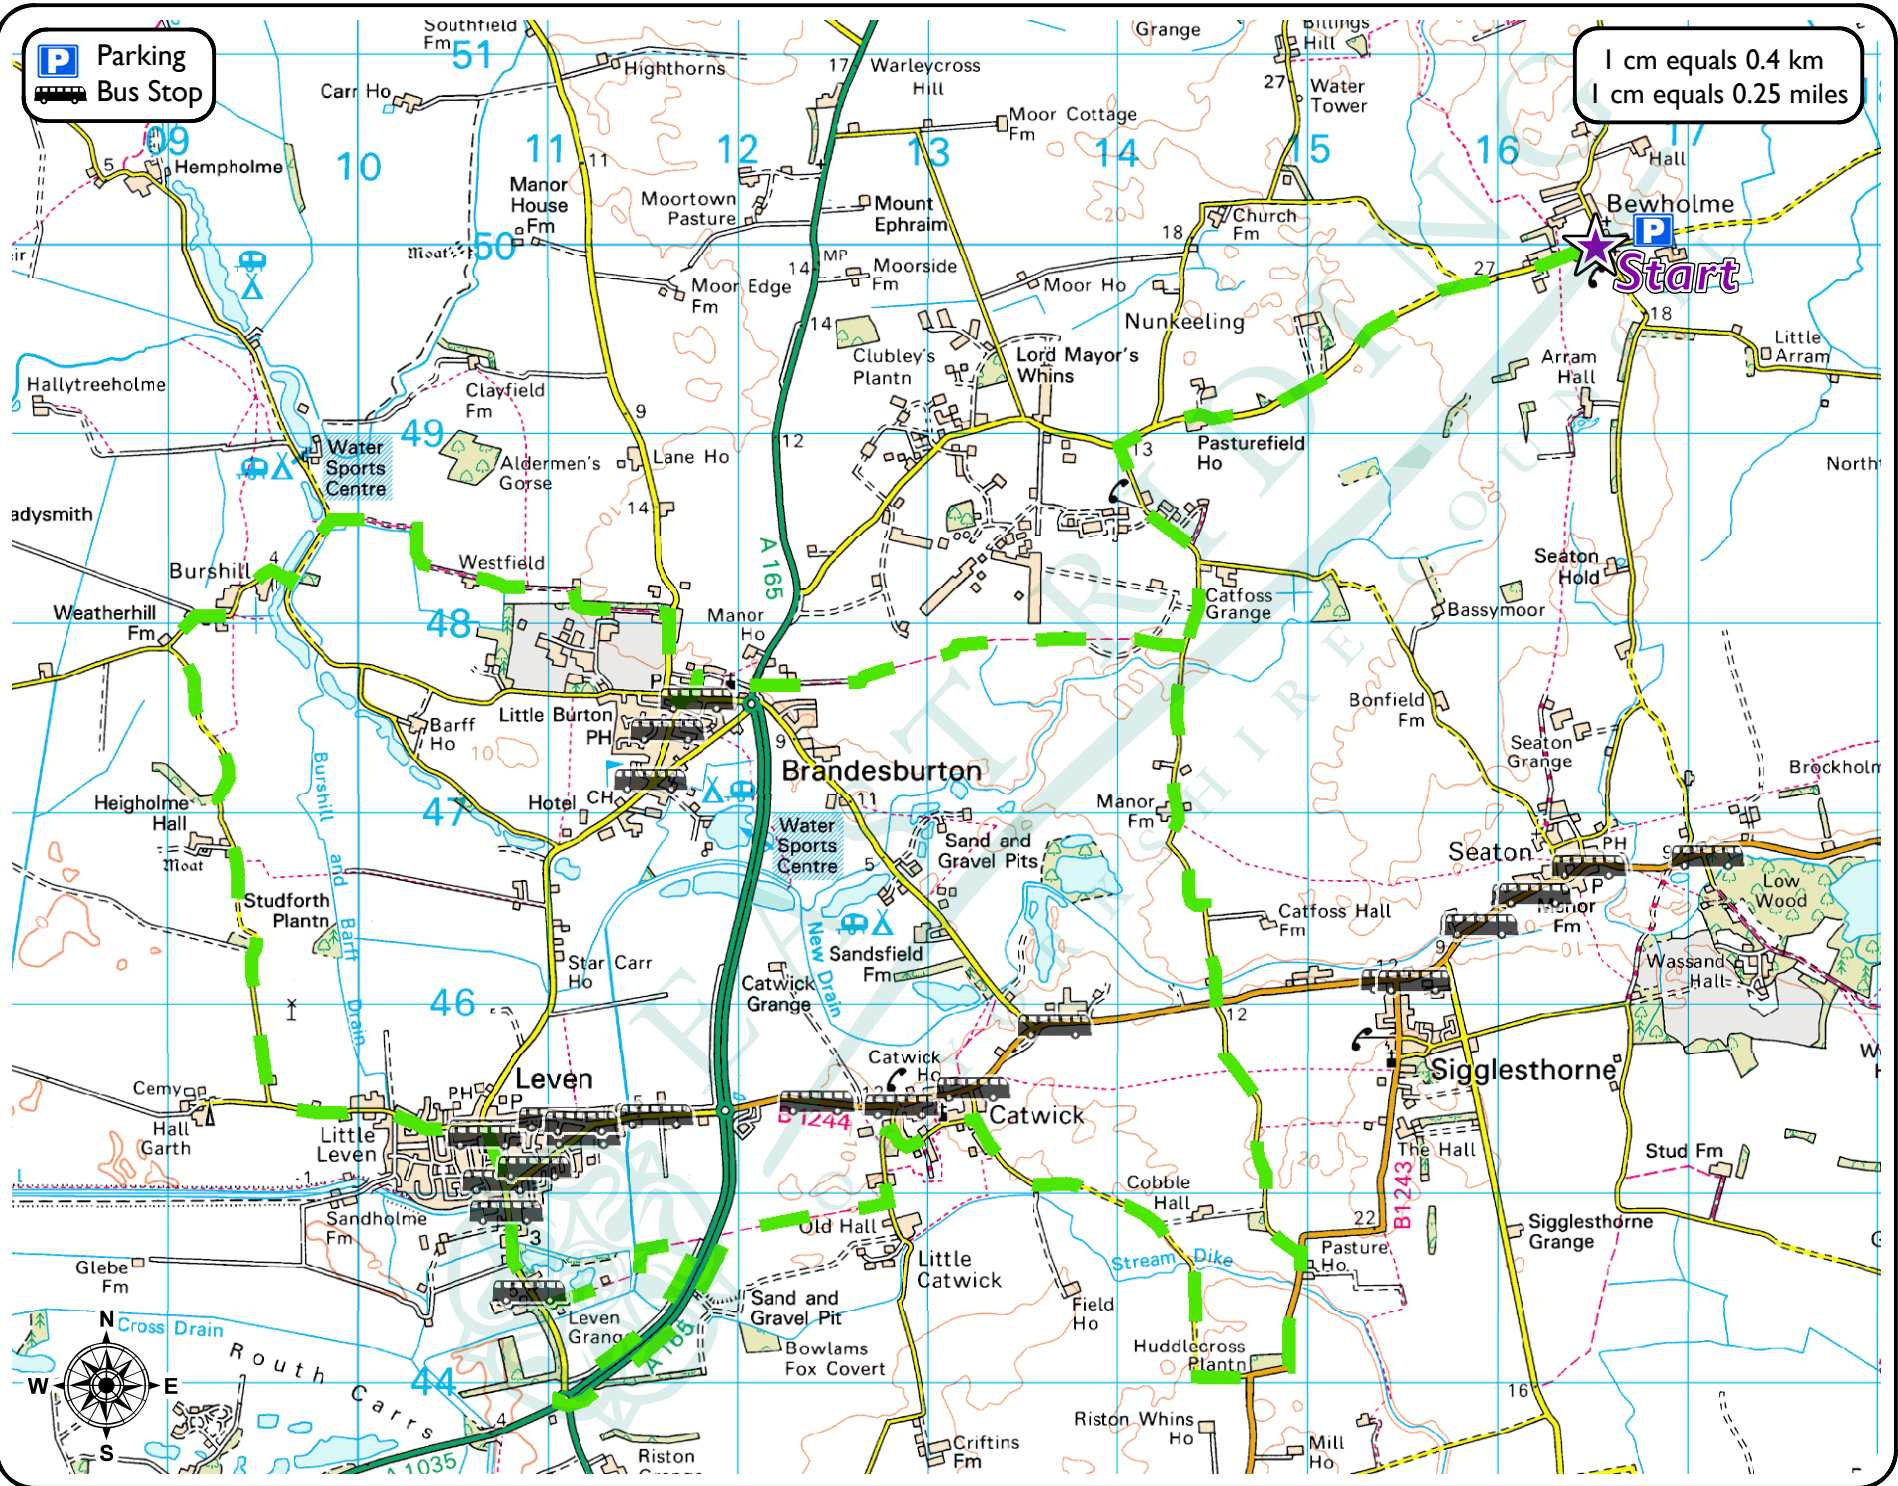

Leven Trail

Grade :

Length : 20 miles (32 km)

Star/End Point : Bewholme

Refreshments : Pubs at Brandesburton & Leven

Toilets : Hallgarth Cinema Street at Hornsea

1 cm equals 0.4 km
1 cm equals 0.25 miles

This map is reproduced from Ordnance Survey material with the permission of Ordnance Survey on behalf of Her Majesty's Stationery Office Crown copyright 2008. Unauthorised reproduction infringes Crown copyright and may lead to prosecution or civil proceedings. East Riding of Yorkshire Council 100023383.