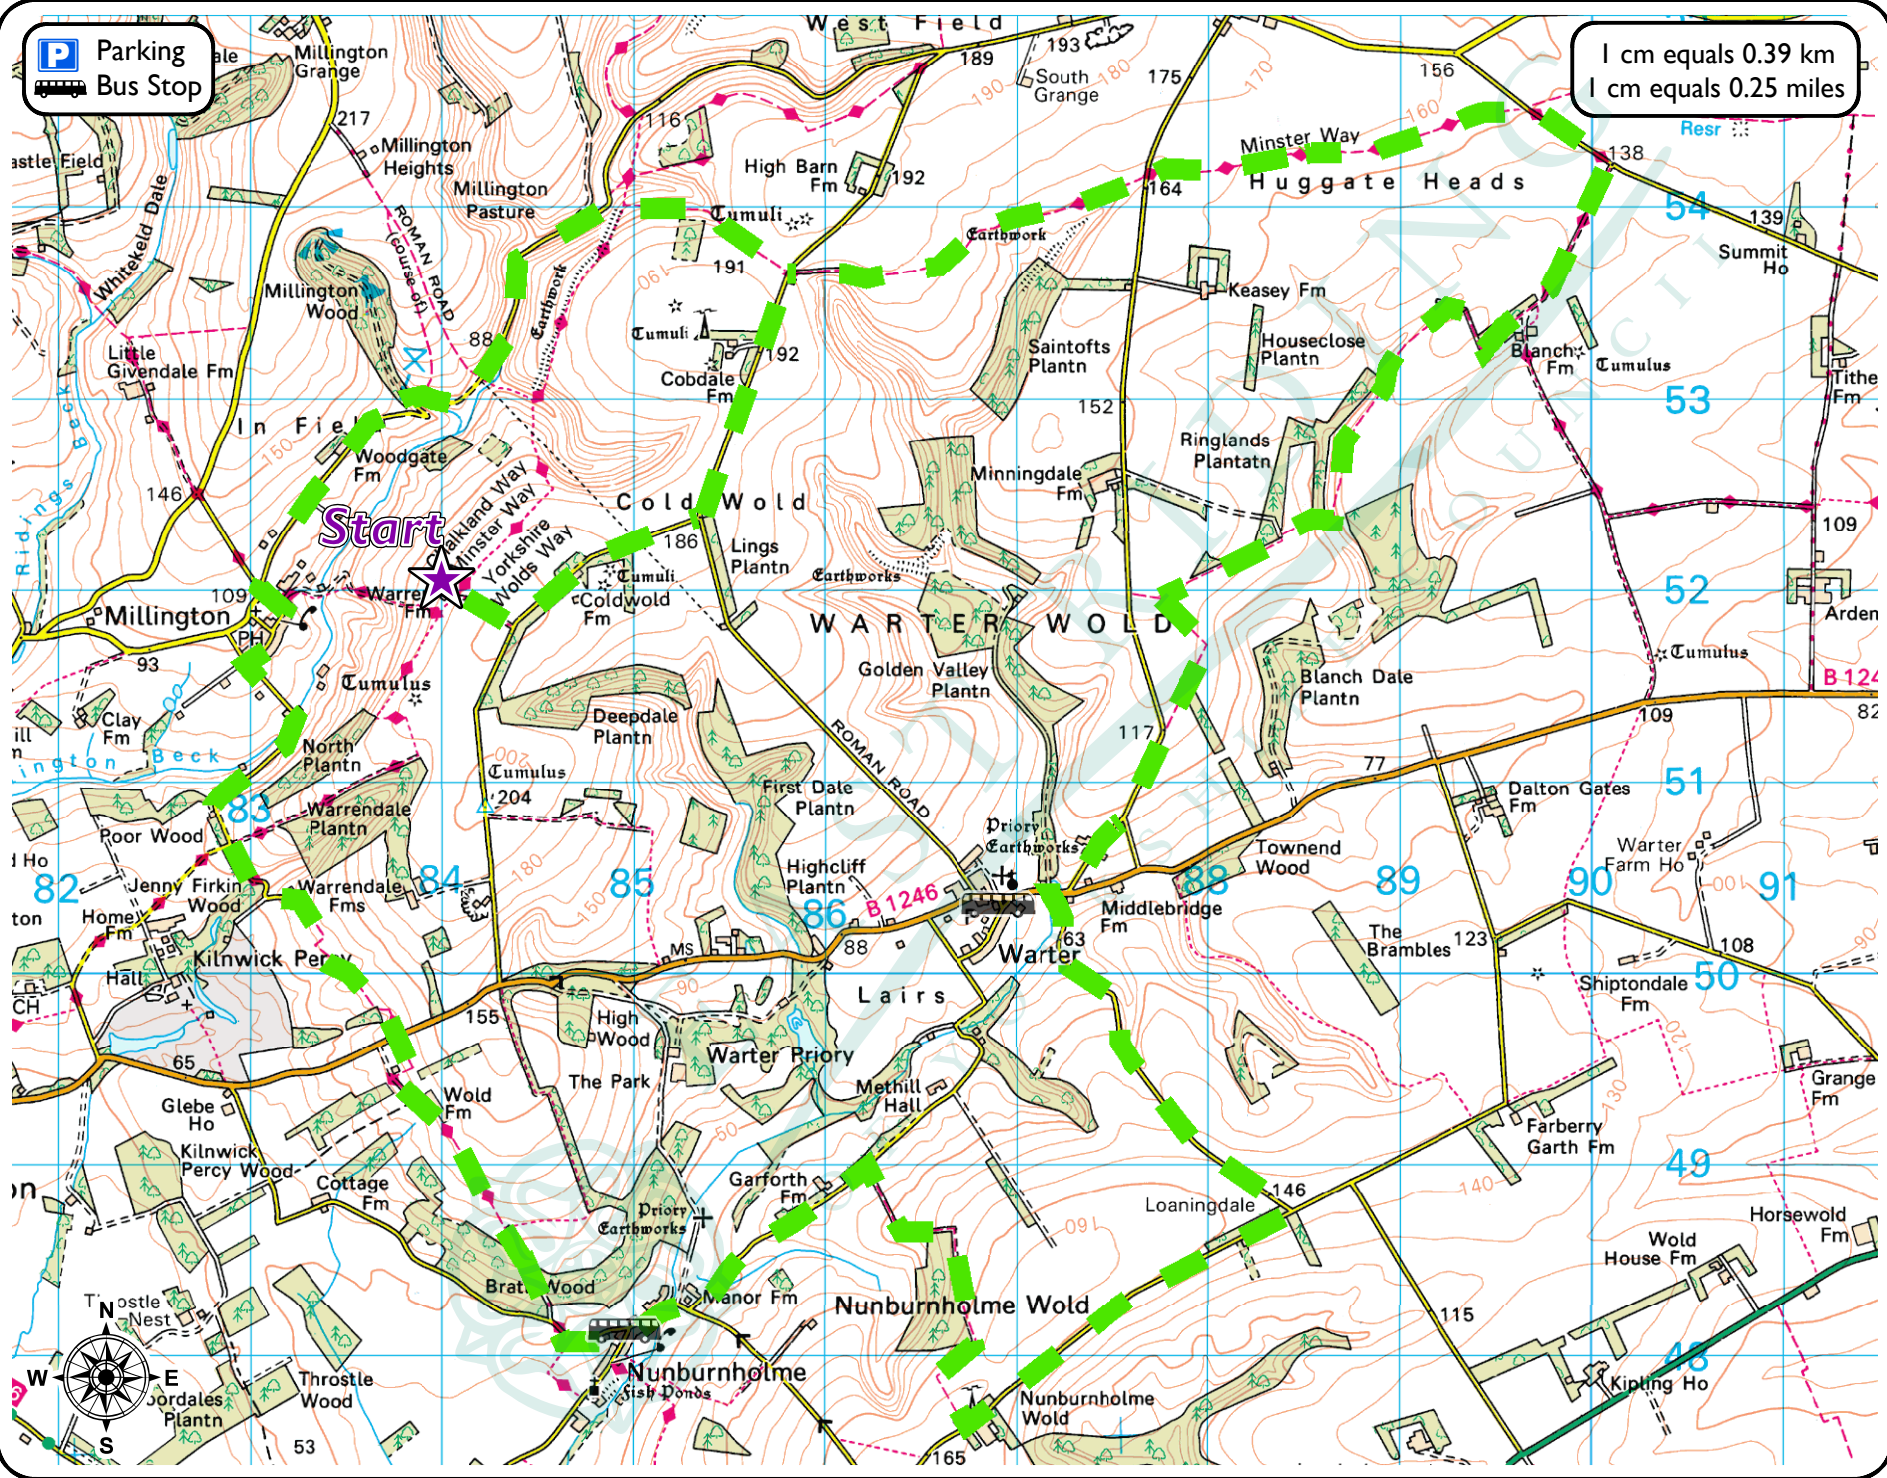

Millington Ride

Grade :       

Length : 21 miles (34 km)

Start/End Point : Warren Farm

Refreshments : Pub at Millington

Toilets : Railway Street, Pocklington

1 cm equals 0.39 km
1 cm equals 0.25 miles

This map is reproduced from Ordnance Survey material with the permission of Ordnance Survey on behalf of Her Majesty's Stationery Office Crown copyright 2008. Unauthorised reproduction infringes Crown copyright and may lead to prosecution or civil proceedings. East Riding of Yorkshire Council 100023383.