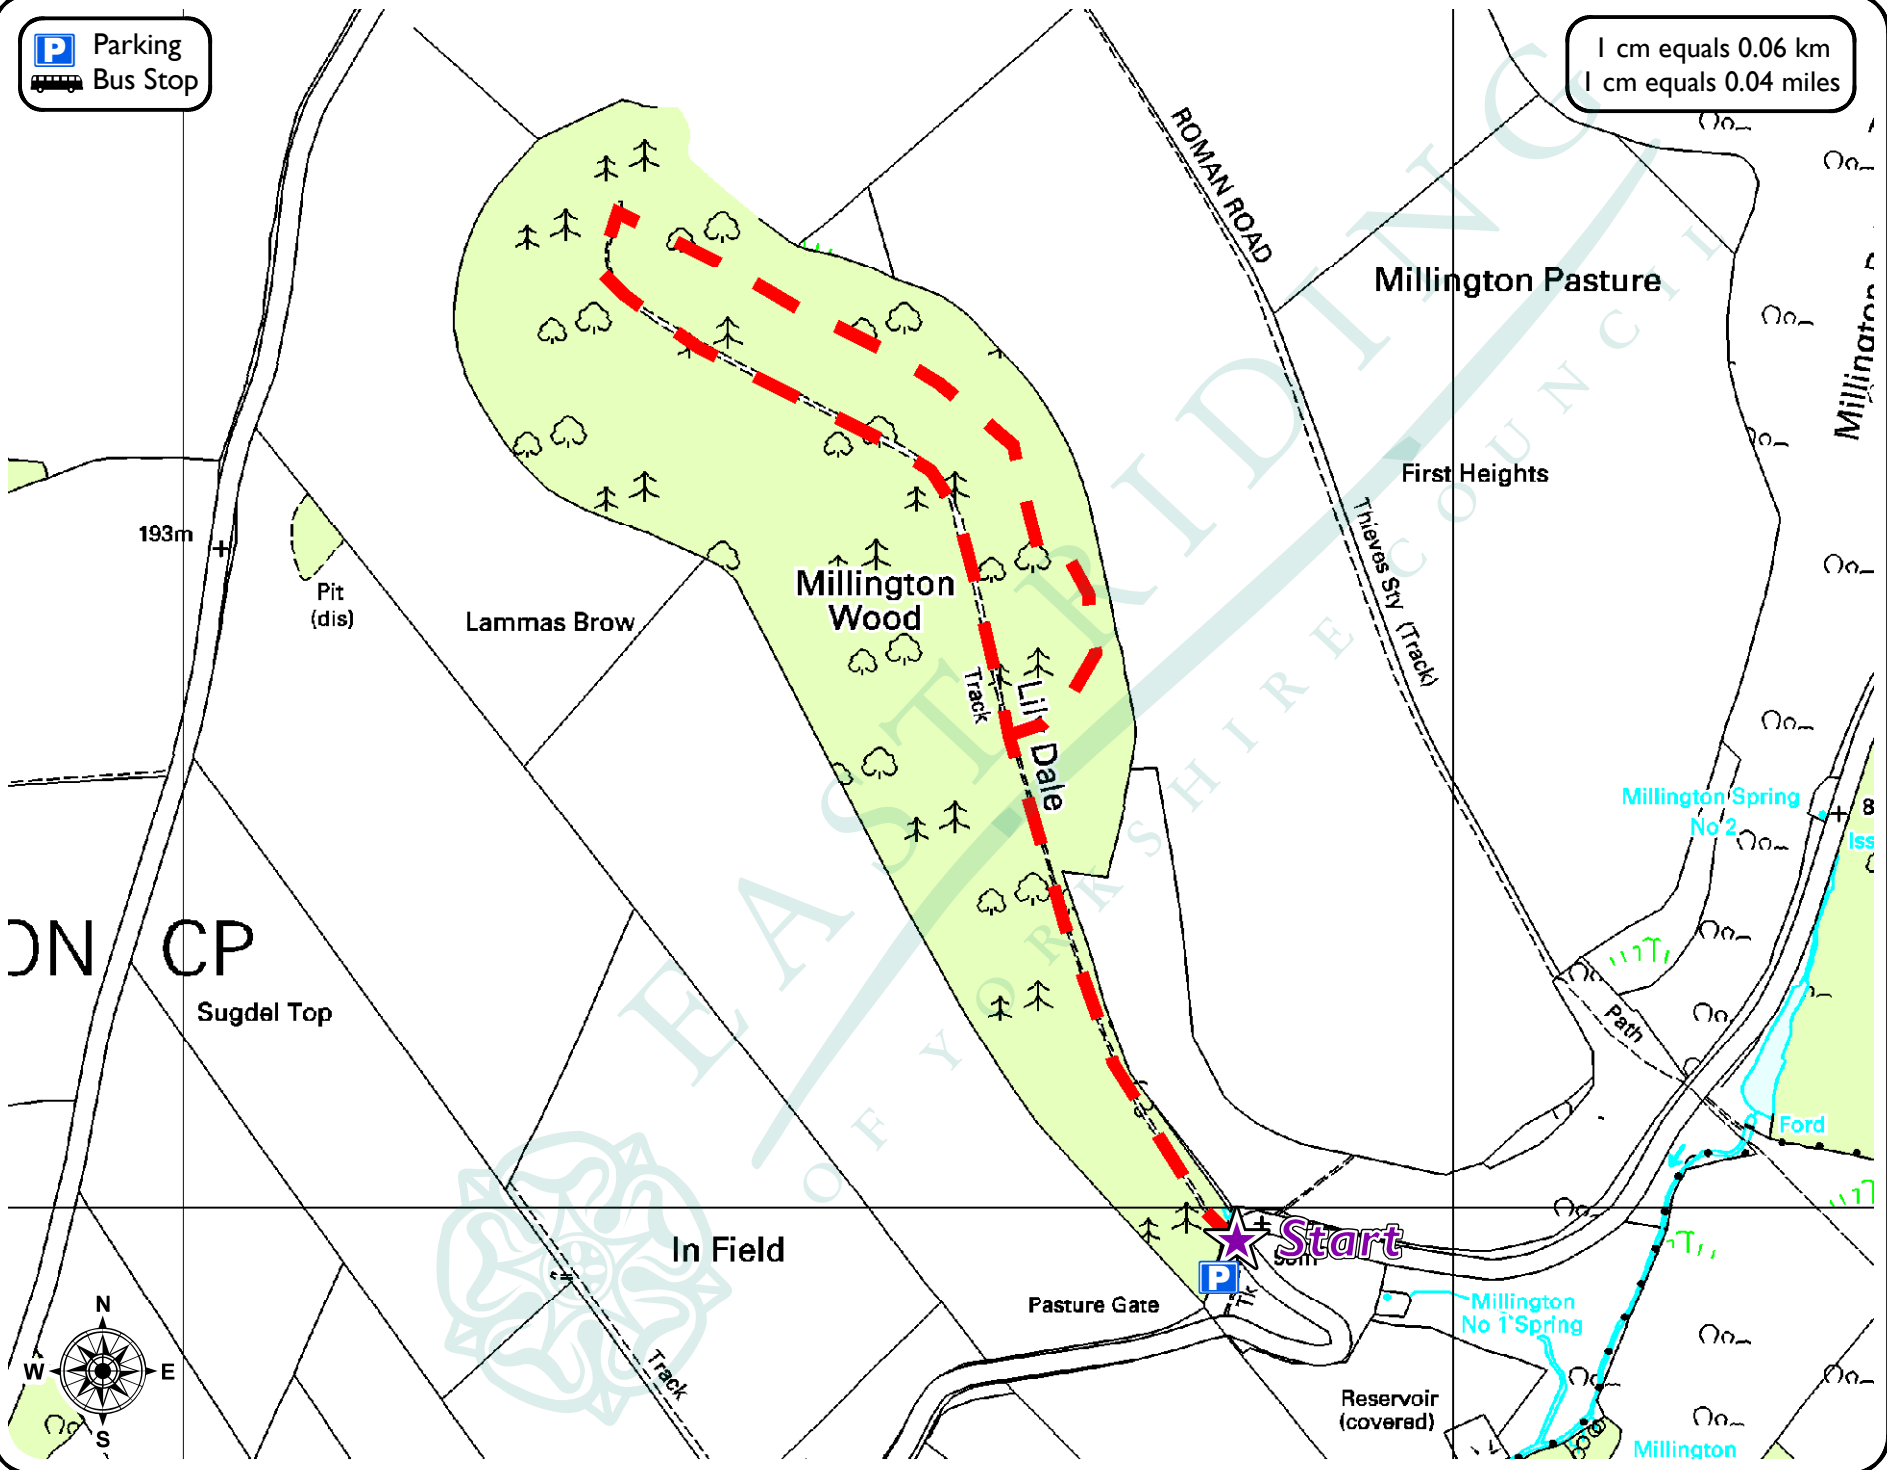

# Millington Wood Nature Walk

**Grade :**

**Length :** 2 miles ( 3 km )

**Start/End Point :** Millington Wood Car Park

**Refreshments :** Gate Inn & Ramblers Rest Room, Millington Wolds Inn, Huggate

**Toilets :** Pocklington

1 cm equals 0.06 km  
1 cm equals 0.04 miles

Parking  
 Bus Stop

This map is reproduced from Ordnance Survey material with the permission of Ordnance Survey on behalf of Her Majesty's Stationery Office Crown copyright 2008. Unauthorised reproduction infringes Crown copyright and may lead to prosecution or civil proceedings. East Riding of Yorkshire Council 100023383.