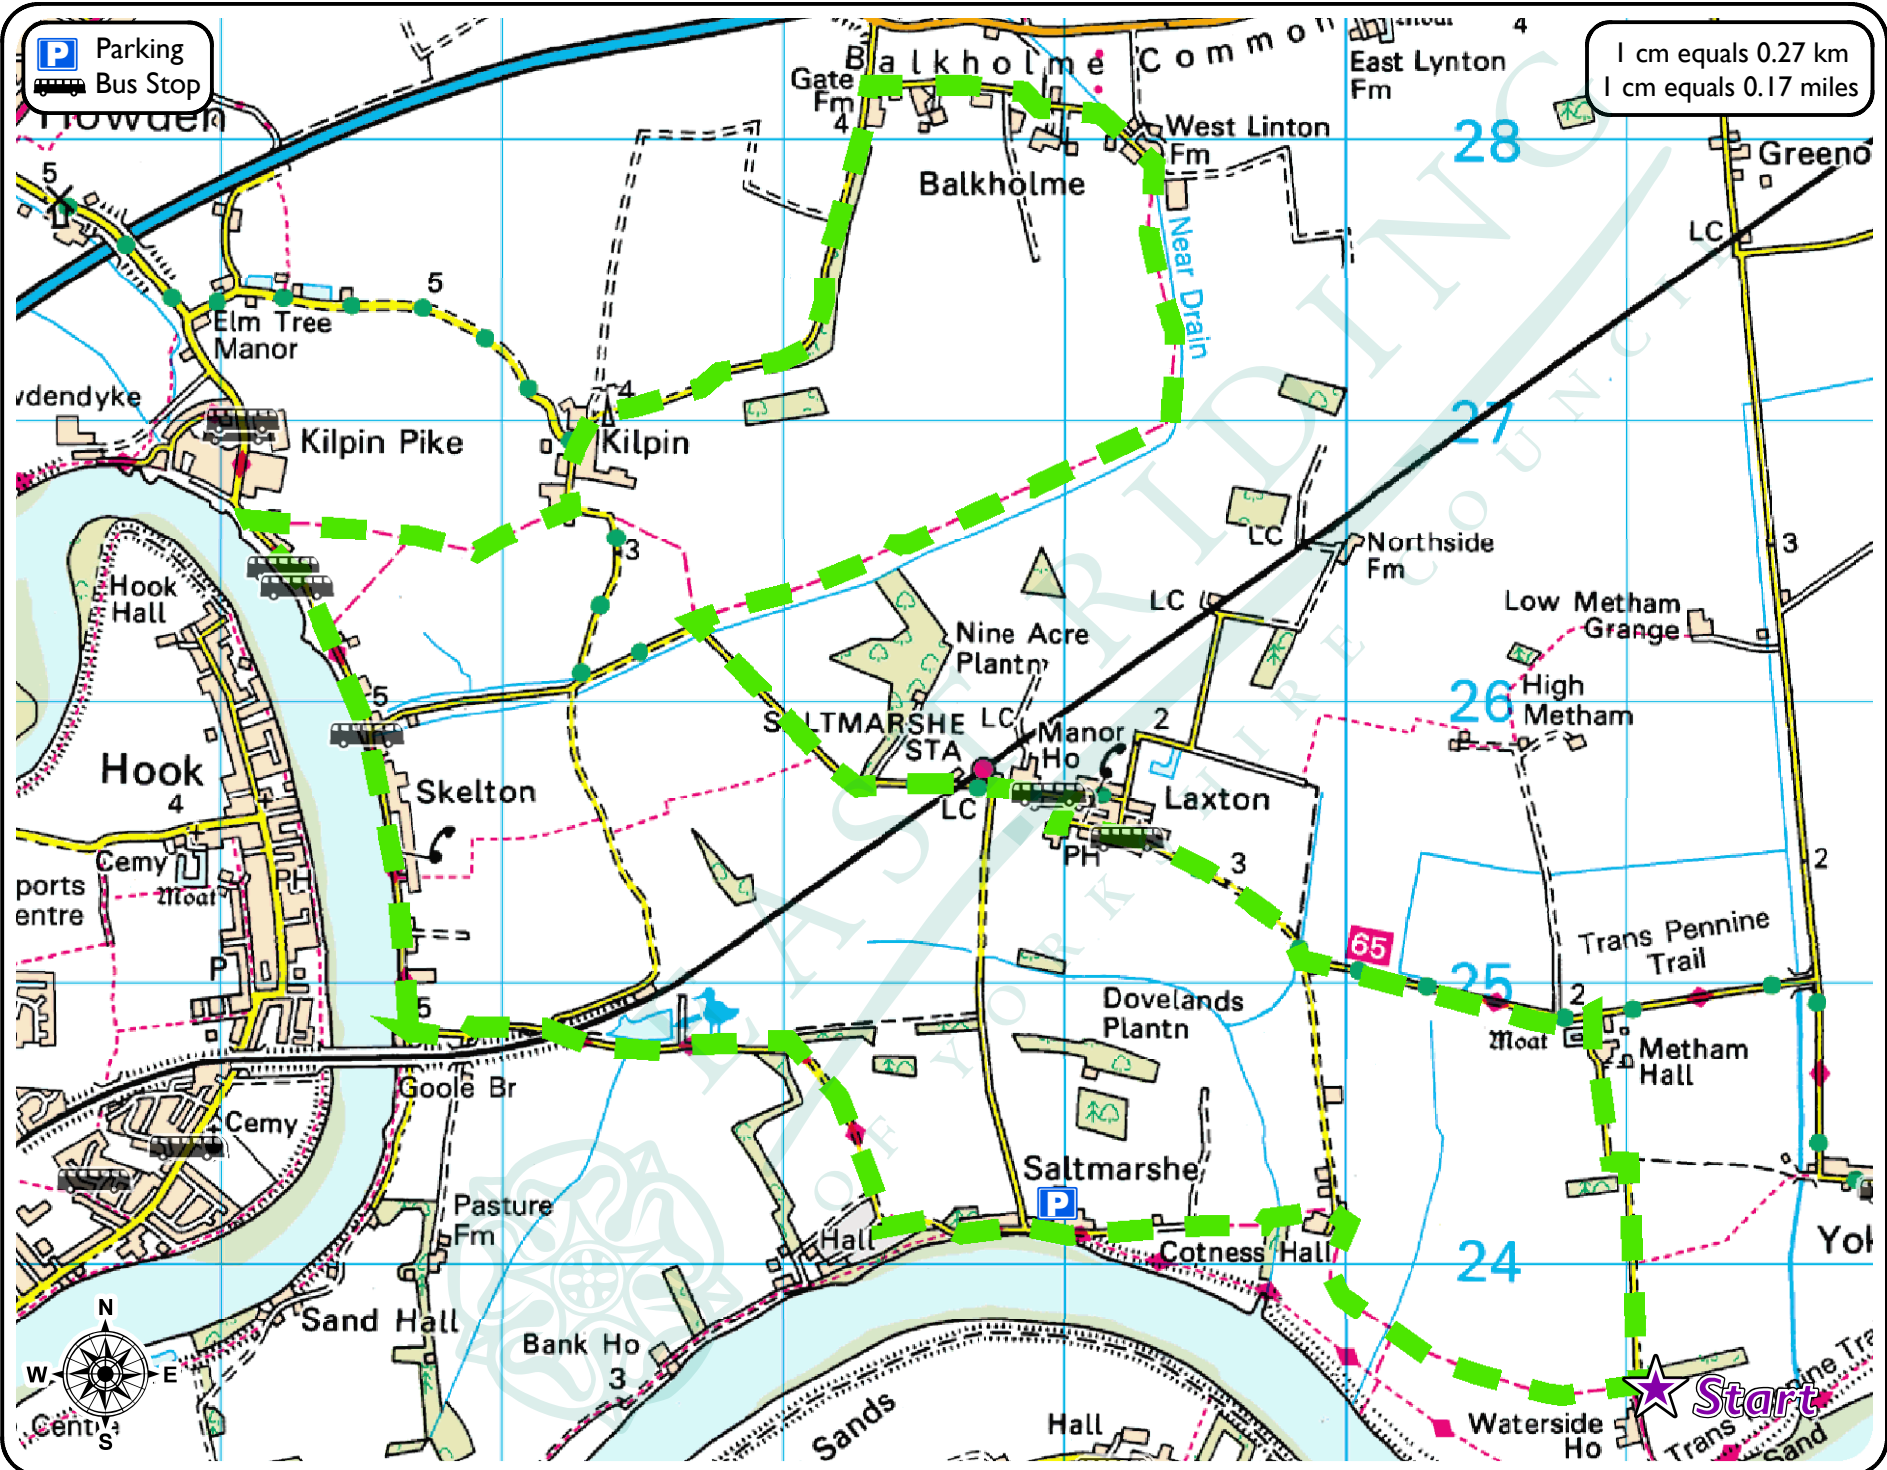

Saltmarshes Saddle-Up

Grade :

Length : 15 miles (24 km)

Start/End Point : Waterside House

Refreshments : At villages along the route

Toilets : St Helens Square, Howden

1 cm equals 0.27 km
1 cm equals 0.17 miles

This map is reproduced from Ordnance Survey material with the permission of Ordnance Survey on behalf of Her Majesty's Stationery Office Crown copyright 2008. Unauthorised reproduction infringes Crown copyright and may lead to prosecution or civil proceedings. East Riding of Yorkshire Council 100023383.