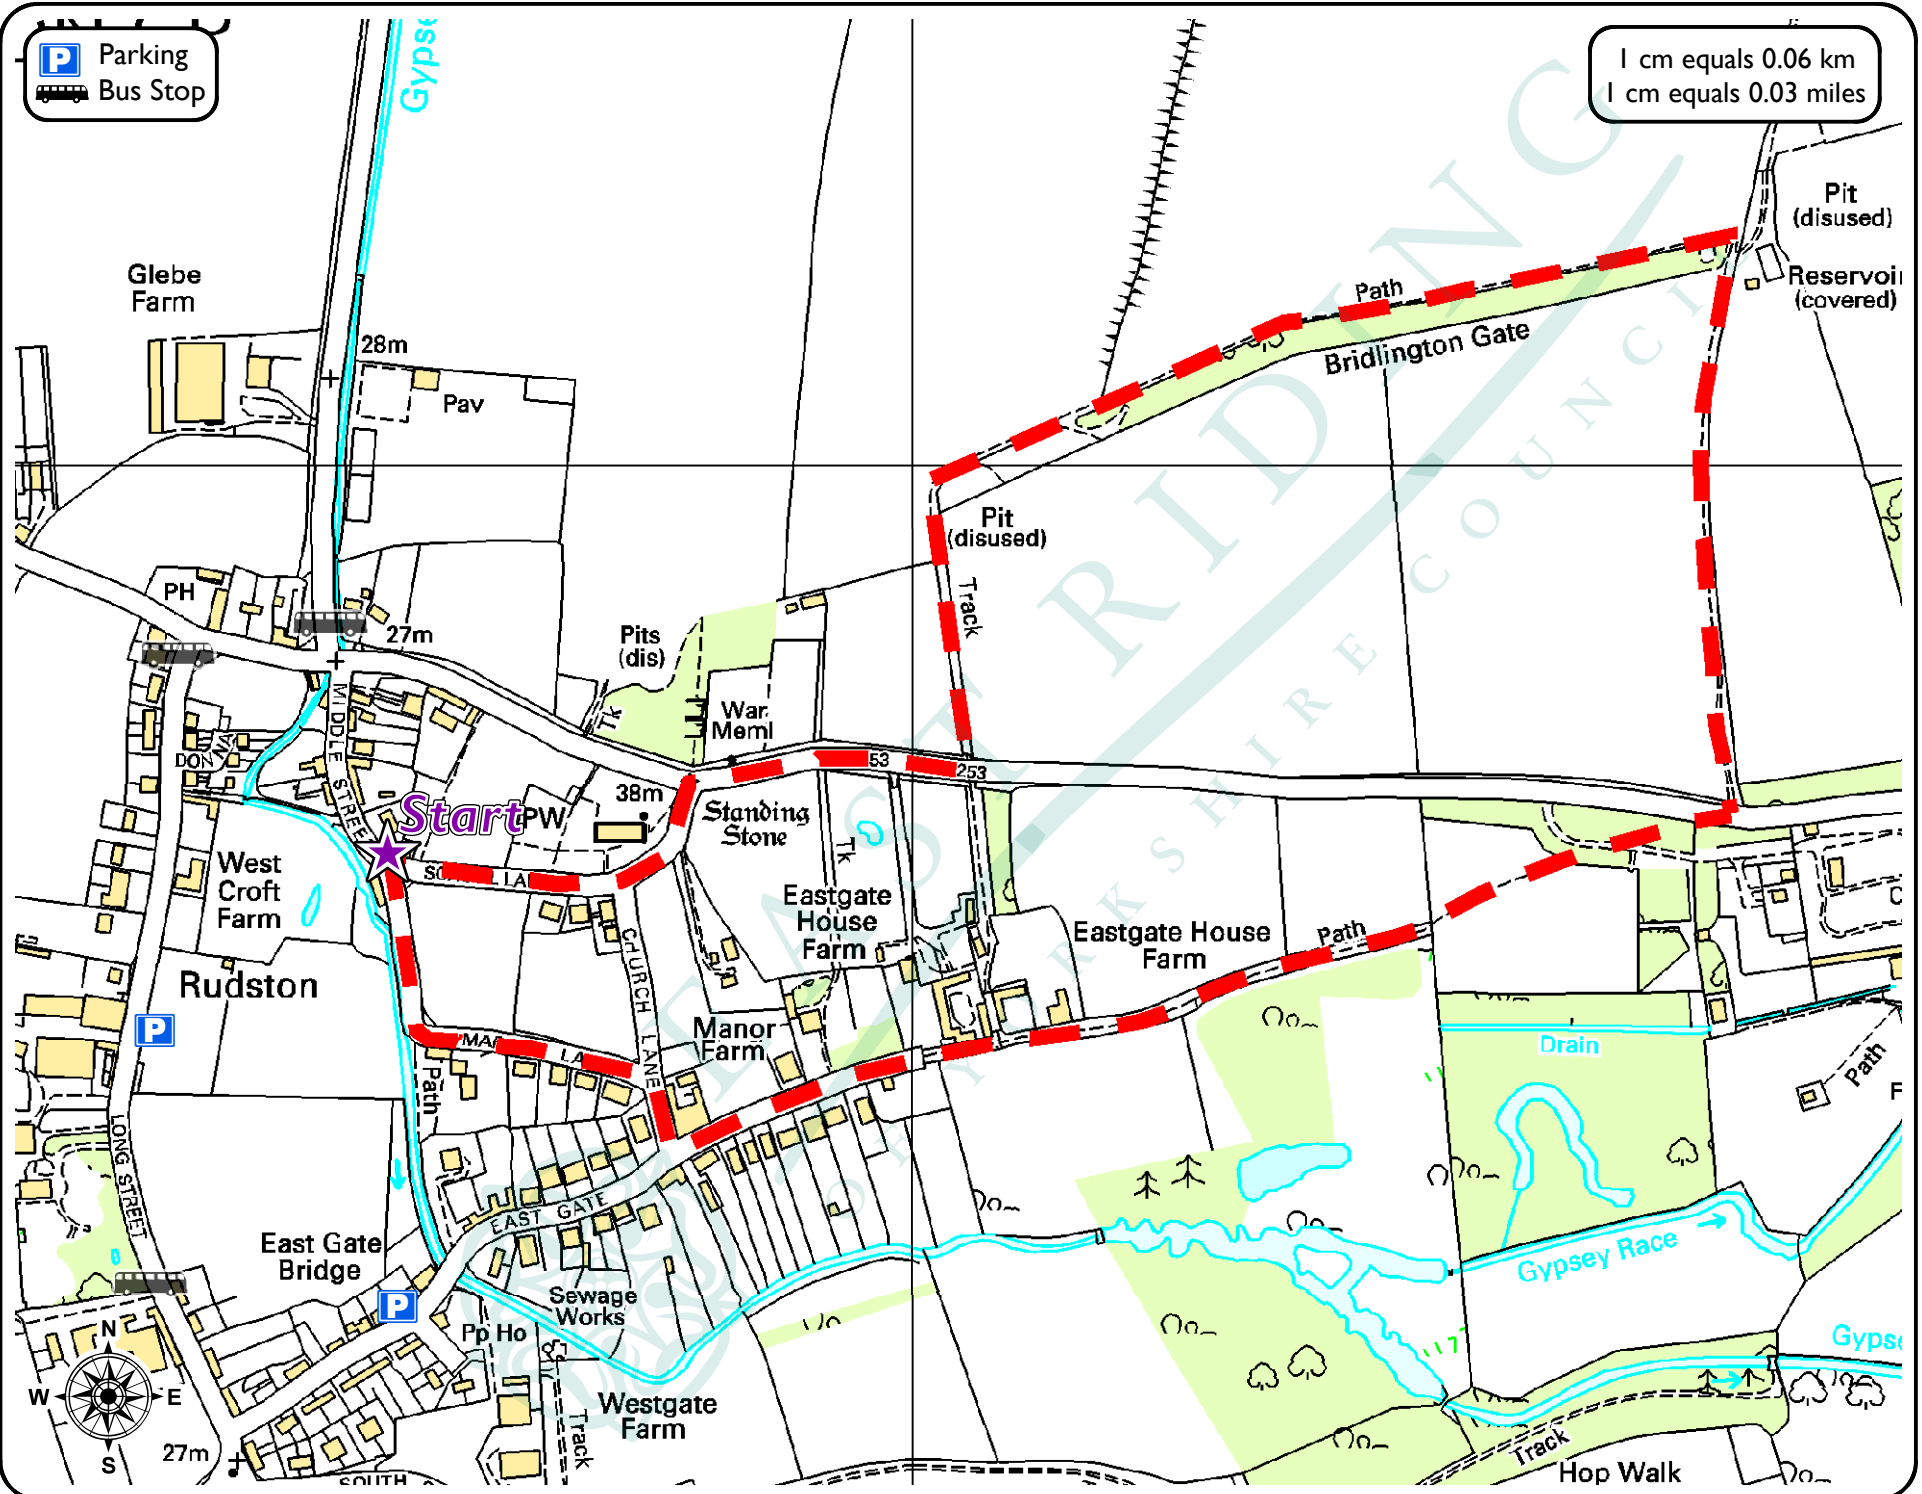

Short Walk from Rudston

Grade : 
 Length : 2 miles (3 km)
 Start/End Point : Rudston (Gypsy Race)

Refreshments : None
 Toilets : Bridlington, Various

1 cm equals 0.06 km
 1 cm equals 0.03 miles

This map is reproduced from Ordnance Survey material with the permission of Ordnance Survey on behalf of Her Majesty's Stationery Office Crown copyright 2008. Unauthorised reproduction infringes Crown copyright and may lead to prosecution or civil proceedings. East Riding of Yorkshire Council 100023383.