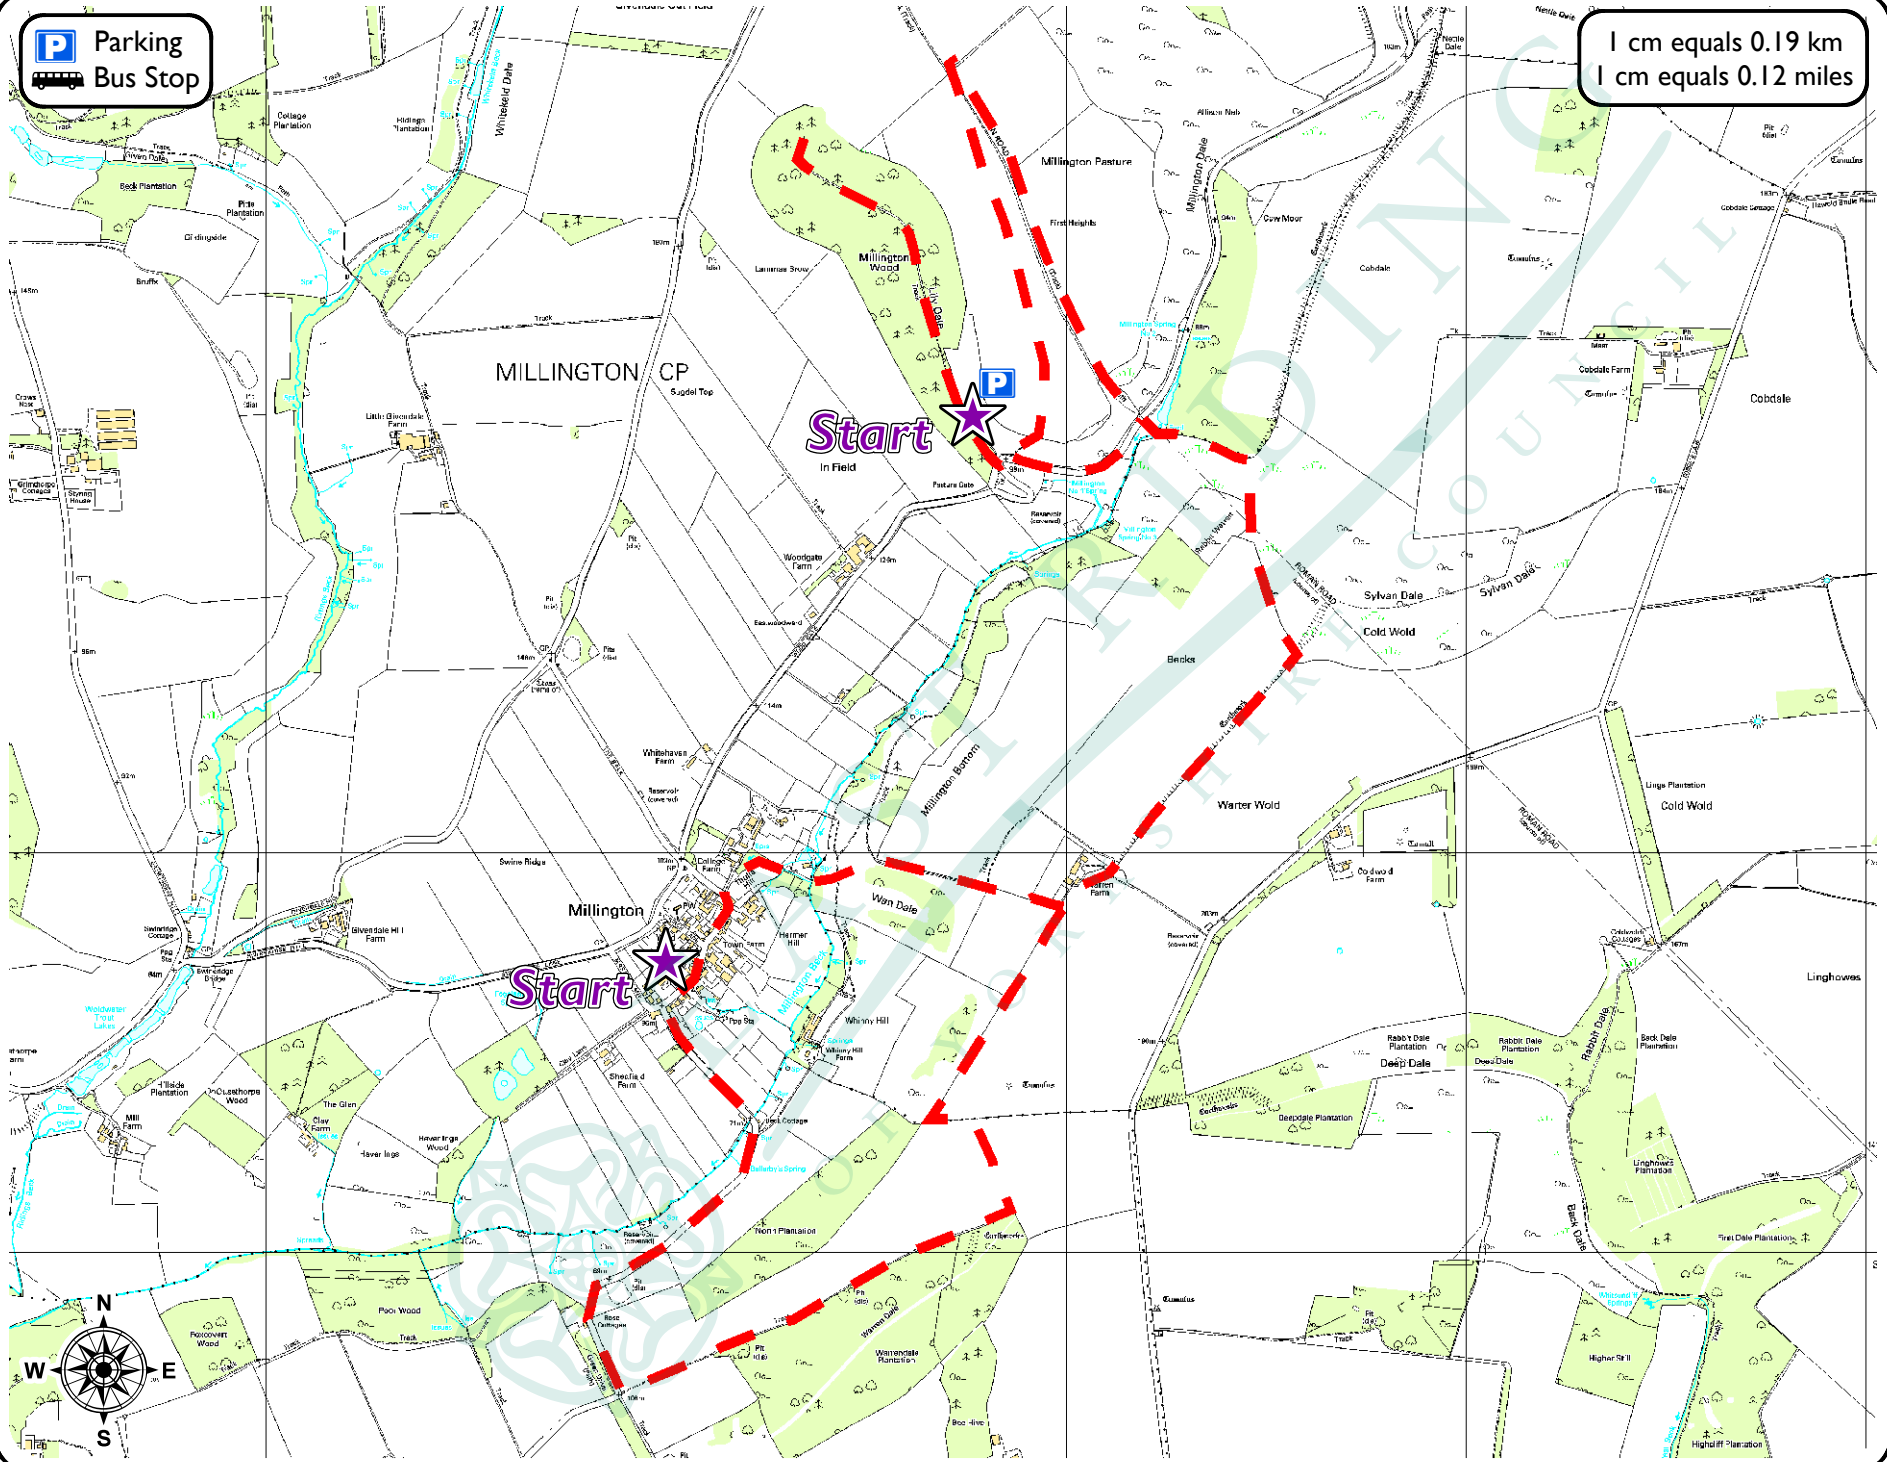

Short Walks from Millington Wood

Grade : 
Length : 3 miles (5 km)
Start/End Point : Millington Wood Car Park / Picnic Area
 or Millington Village
Refreshments : None
Toilets : Pocklington, Railway Street

1 cm equals 0.19 km
 1 cm equals 0.12 miles

 Parking
 Bus Stop

This map is reproduced from Ordnance Survey material with the permission of Ordnance Survey on behalf of Her Majesty's Stationery Office Crown copyright 2008. Unauthorised reproduction infringes Crown copyright and may lead to prosecution or civil proceedings. East Riding of Yorkshire Council 100023383.