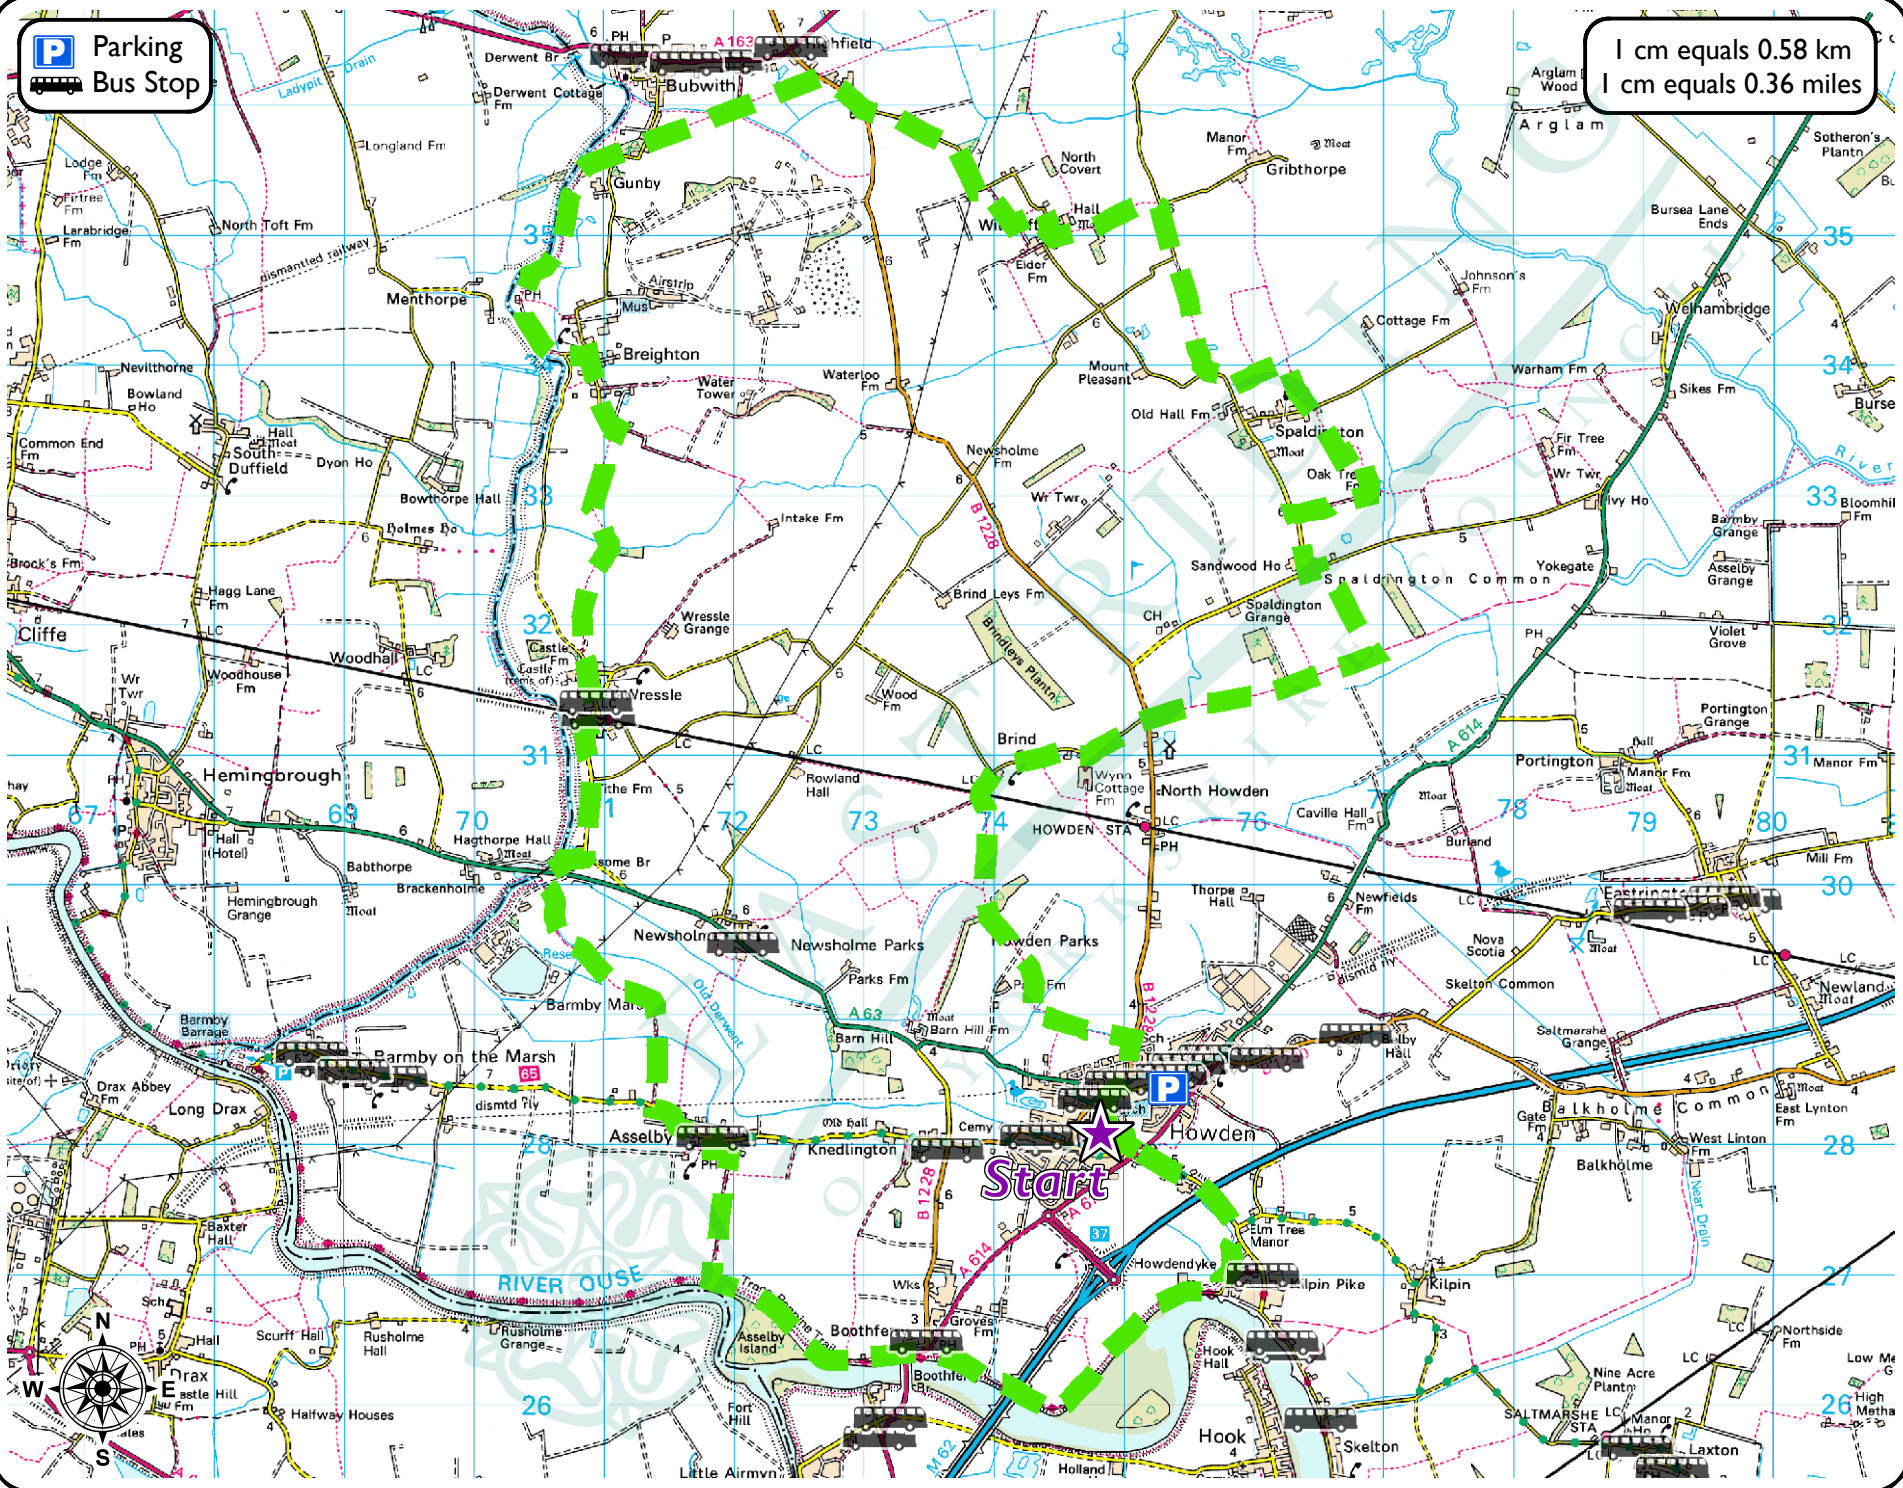

P Parking
BS Bus Stop

1 cm equals 0.58 km
 1 cm equals 0.36 miles

The 'Howden 20'

Grade :

Length : 20 miles (32 km)

Start/End Point : Howden Minster

Refreshments : Pubs in Howden, Asselby & Spaldington
 Shops & Cafe in Howden

Toilets : Howden, St Helens Square

This map is reproduced from Ordnance Survey material with the permission of Ordnance Survey on behalf of Her Majesty's Stationery Office Crown copyright 2008. Unauthorised reproduction infringes Crown copyright and may lead to prosecution or civil proceedings. East Riding of Yorkshire Council 100023383.