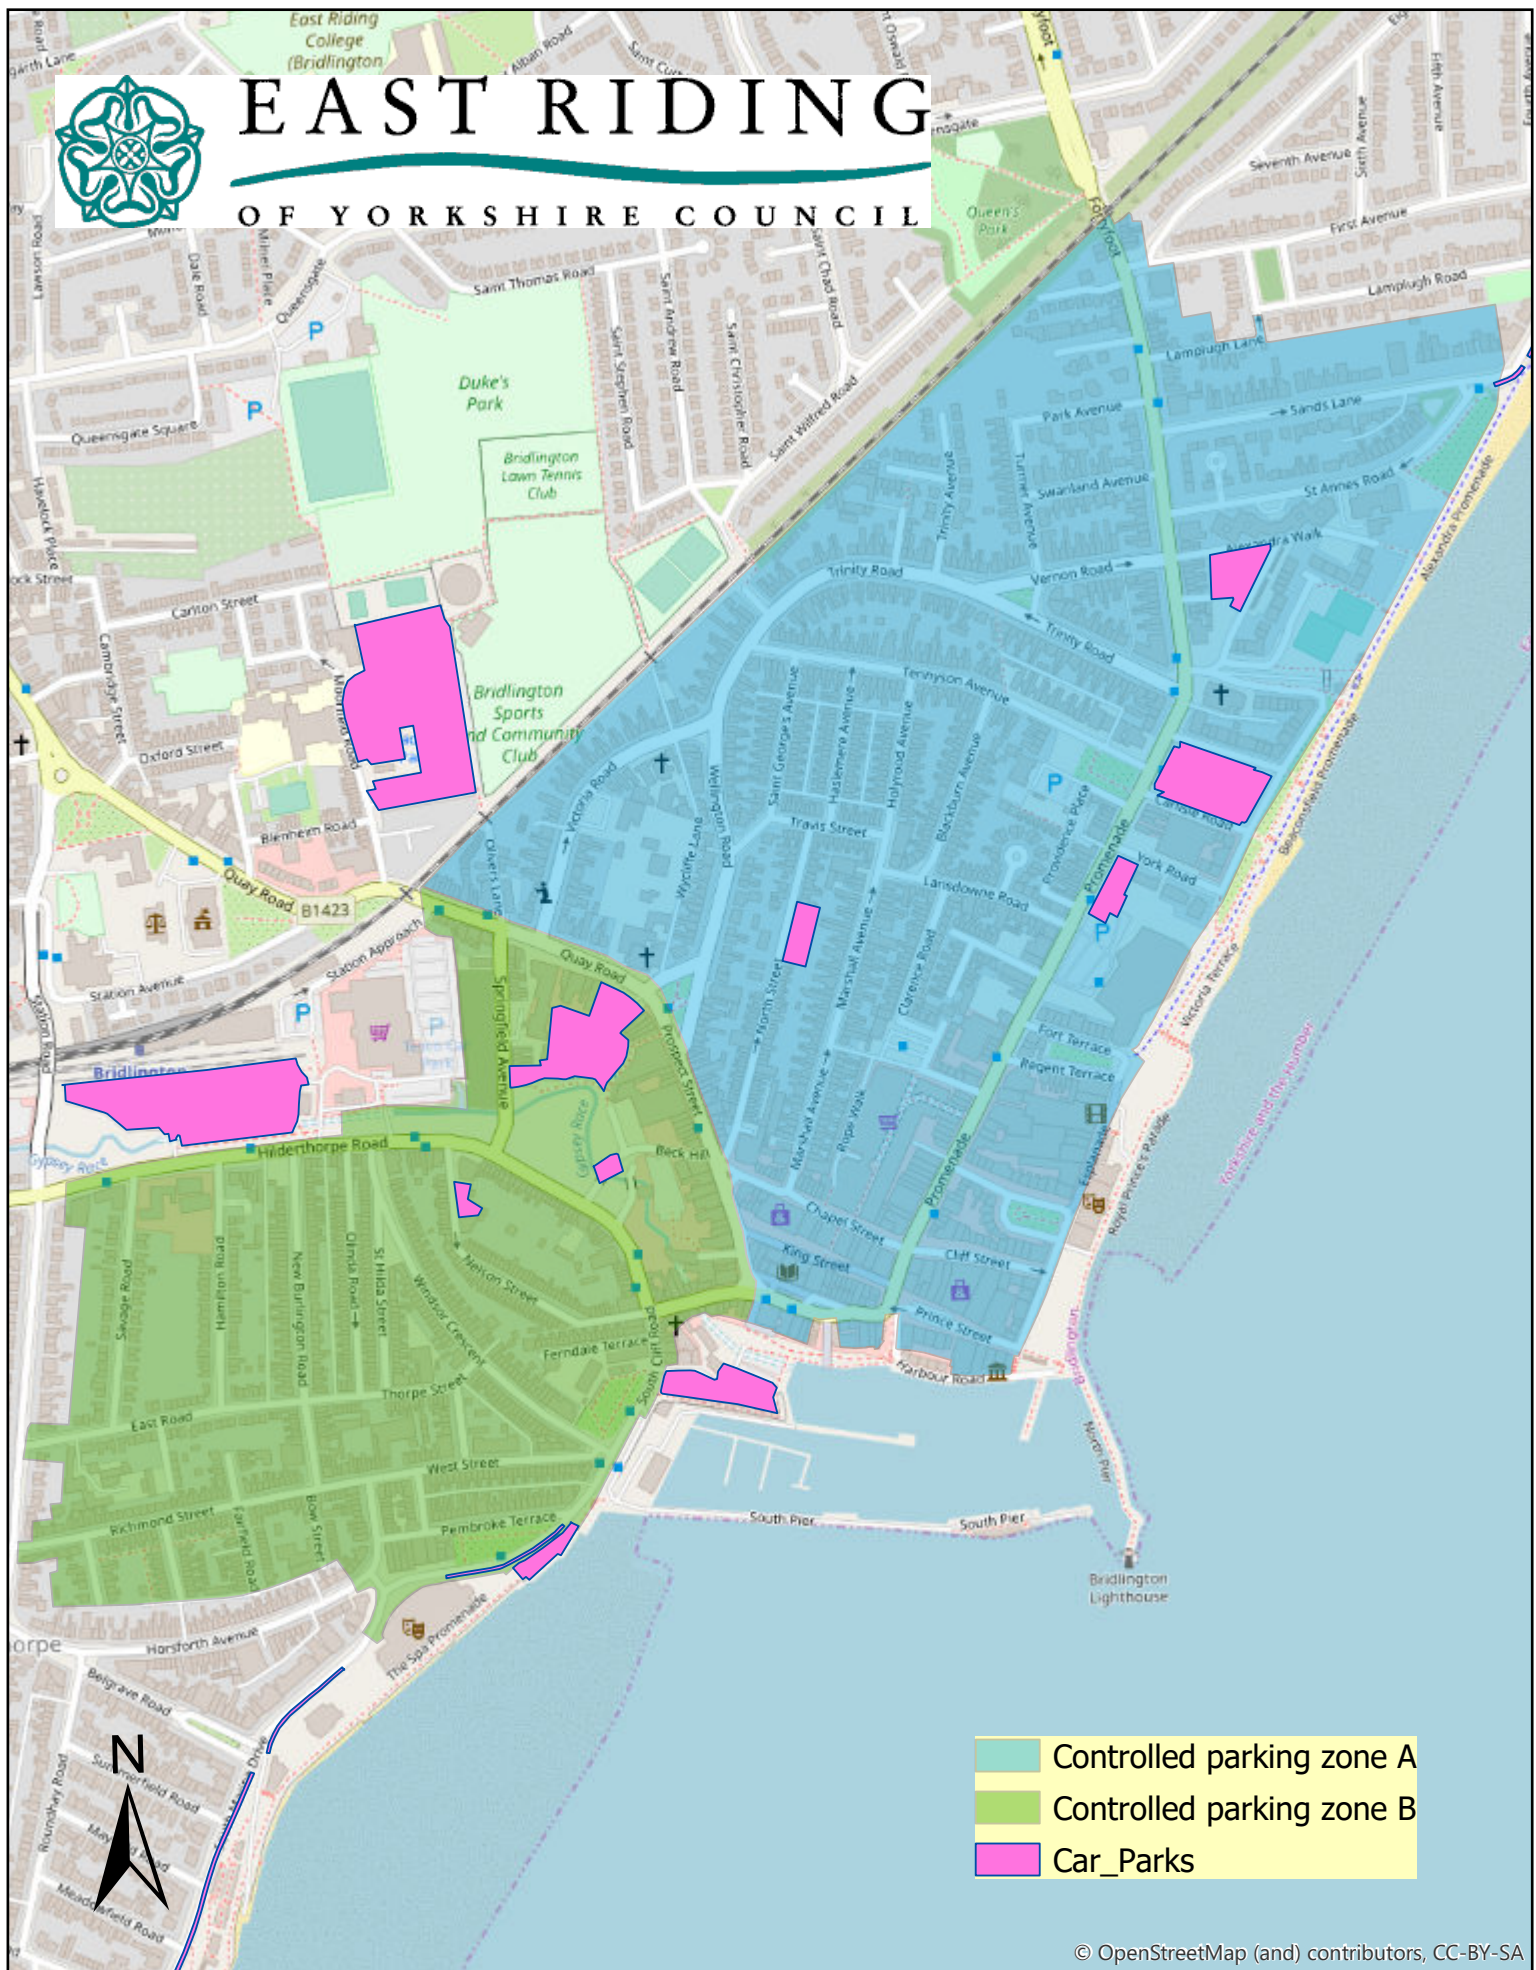

EAST RIDING

OF YORKSHIRE COUNCIL

- Controlled parking zone A
- Controlled parking zone B
- Car_Parks

© OpenStreetMap (and) contributors, CC-BY-SA

This map is reproduced from Ordnance Survey material with the permission of Ordnance Survey on behalf of Her Majesty's Stationery Office Crown Copyright 2019. Unauthorised reproduction infringes Crown copyright and may lead to prosecution or civil proceedings. ©Crown Copyright and database right 2019. Ordnance Survey 100023383. East Riding of Yorkshire Council.

Bridlington Controlled Parking Zones

EastRiding ofYorkshire Council, County Hall, Beverley, HU17 9BA
Tel: 01482 393939